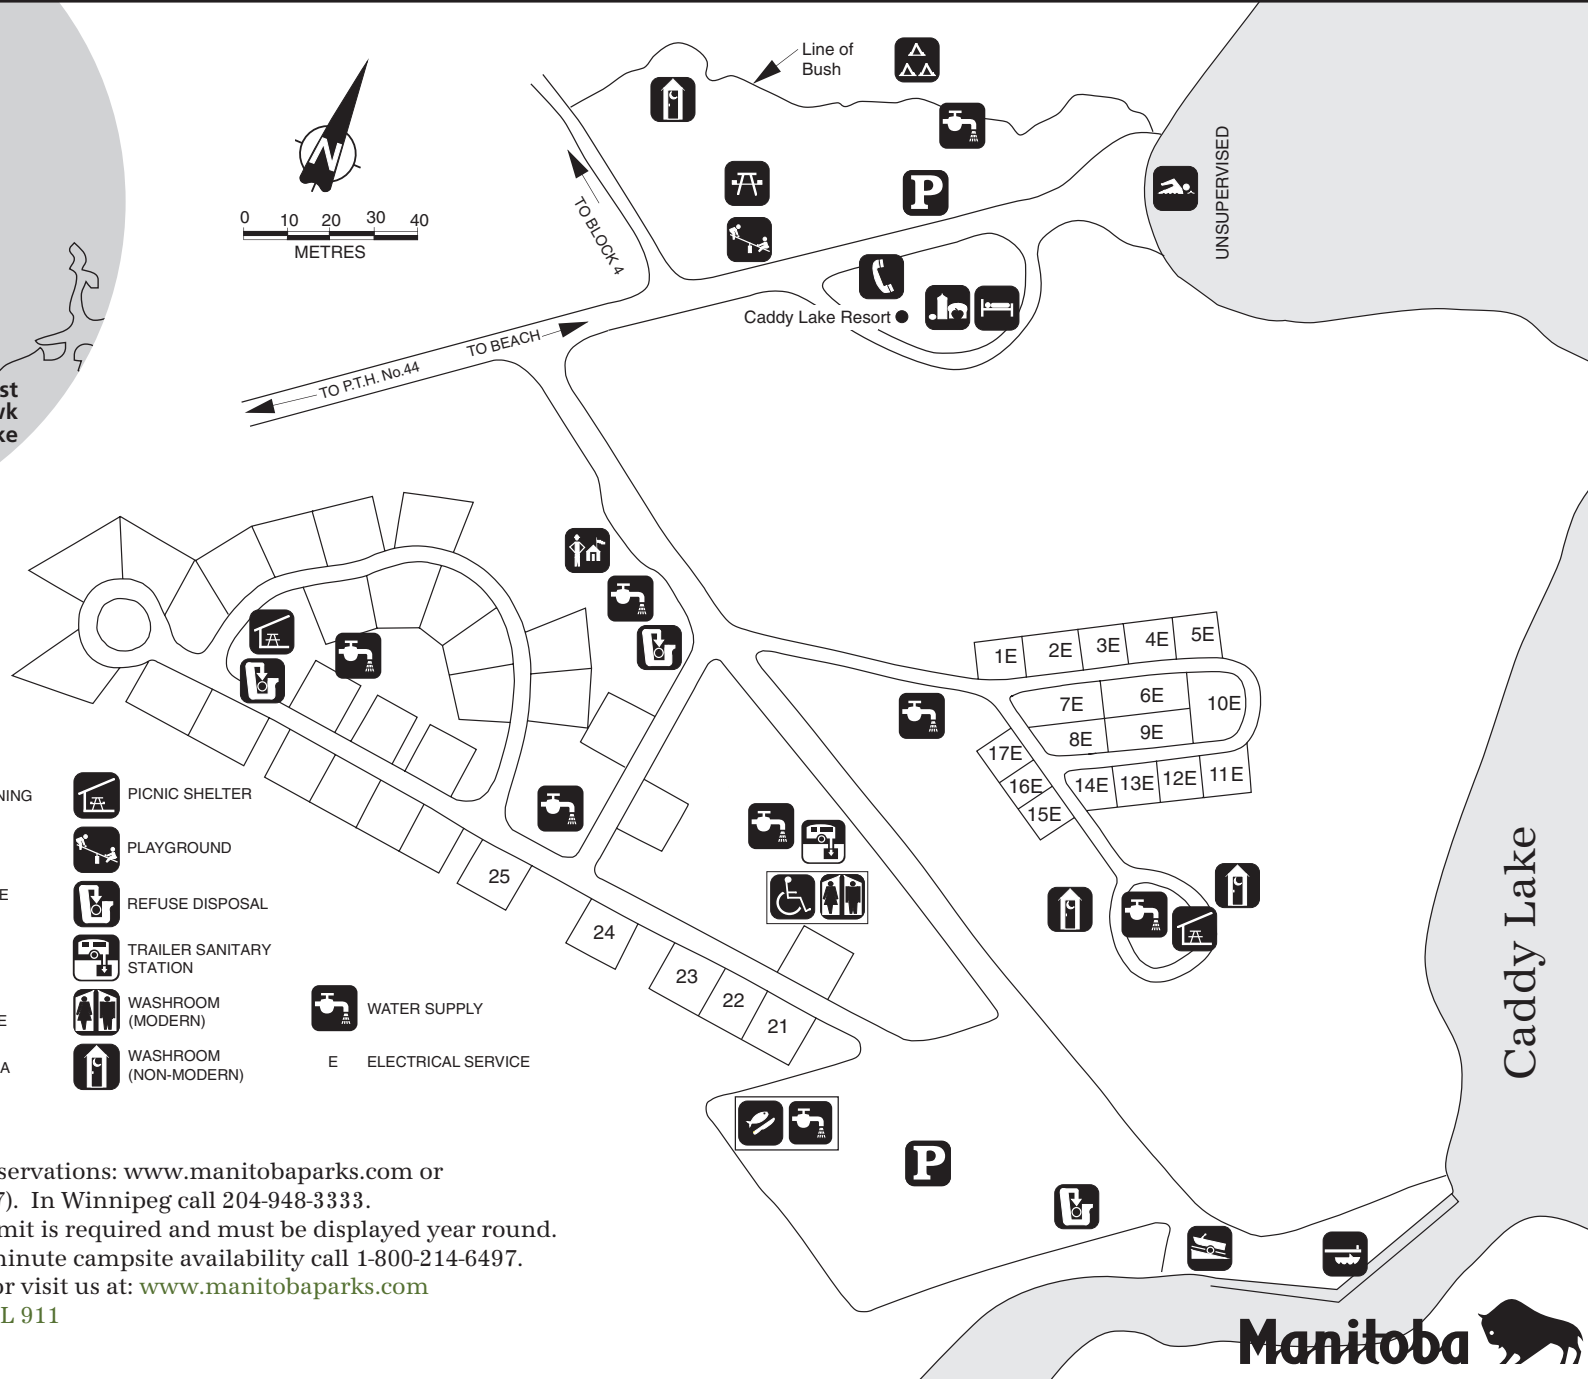

Caddy Lake Seasonal Campsites

Whiteshell
Provincial Park

LEGEND

	DISABILITY ACCESSIBLE		FISH CLEANING		PICNIC SHELTER
	ACCOMMODATION		GROCERY STORE		PLAYGROUND
	BEACH / SWIMMING UNSUPERVISED		GROUP USE AREA		REFUSE DISPOSAL
	BOAT DOCK		PARKING		TRAILER SANITARY STATION
	BOAT LAUNCH		PUBLIC TELEPHONE		WASHROOM (MODERN)
	CAMPGROUND OFFICE		PICNIC AREA		WASHROOM (NON-MODERN)
			WATER SUPPLY		E ELECTRICAL SERVICE

NOTE:

- For campsite and group use reservations: www.manitobaparks.com or 1-888-4U2-Camp (1-888-482-2267). In Winnipeg call 204-948-3333.
- Remember, a Park Vehicle Permit is required and must be displayed year round.
- For more information or last minute campsite availability call 1-800-214-6497. In Winnipeg call 204-945-6784 or visit us at: www.manitobaparks.com
- **IN CASE OF EMERGENCY CALL 911**