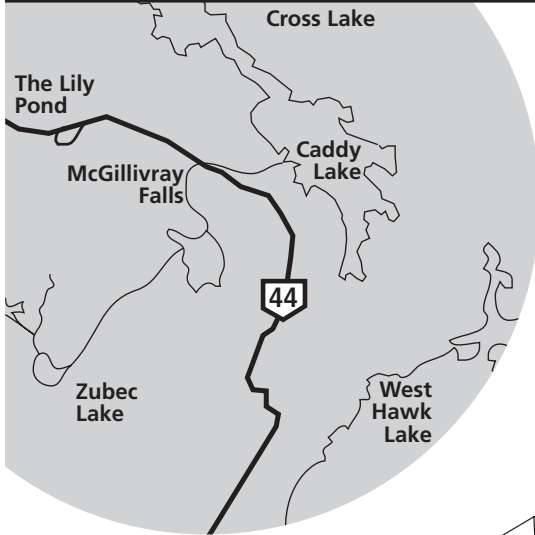

Caddy Lake Seasonal Campsites

Whiteshell
Provincial Park

LEGEND

	DISABILITY ACCESSIBLE		FISH CLEANING		PICNIC SHELTER
	ACCOMMODATION		GROCERY STORE		PLAYGROUND
	BEACH / SWIMMING UNSUPERVISED		GROUP USE AREA		REFUSE DISPOSAL
	BOAT DOCK		PARKING		TRAILER SANITARY STATION
	BOAT LAUNCH		PUBLIC TELEPHONE		WASHROOM (MODERN)
	CAMPGROUND OFFICE		PICNIC AREA		WASHROOM (NON-MODERN)
			WATER SUPPLY		E ELECTRICAL SERVICE