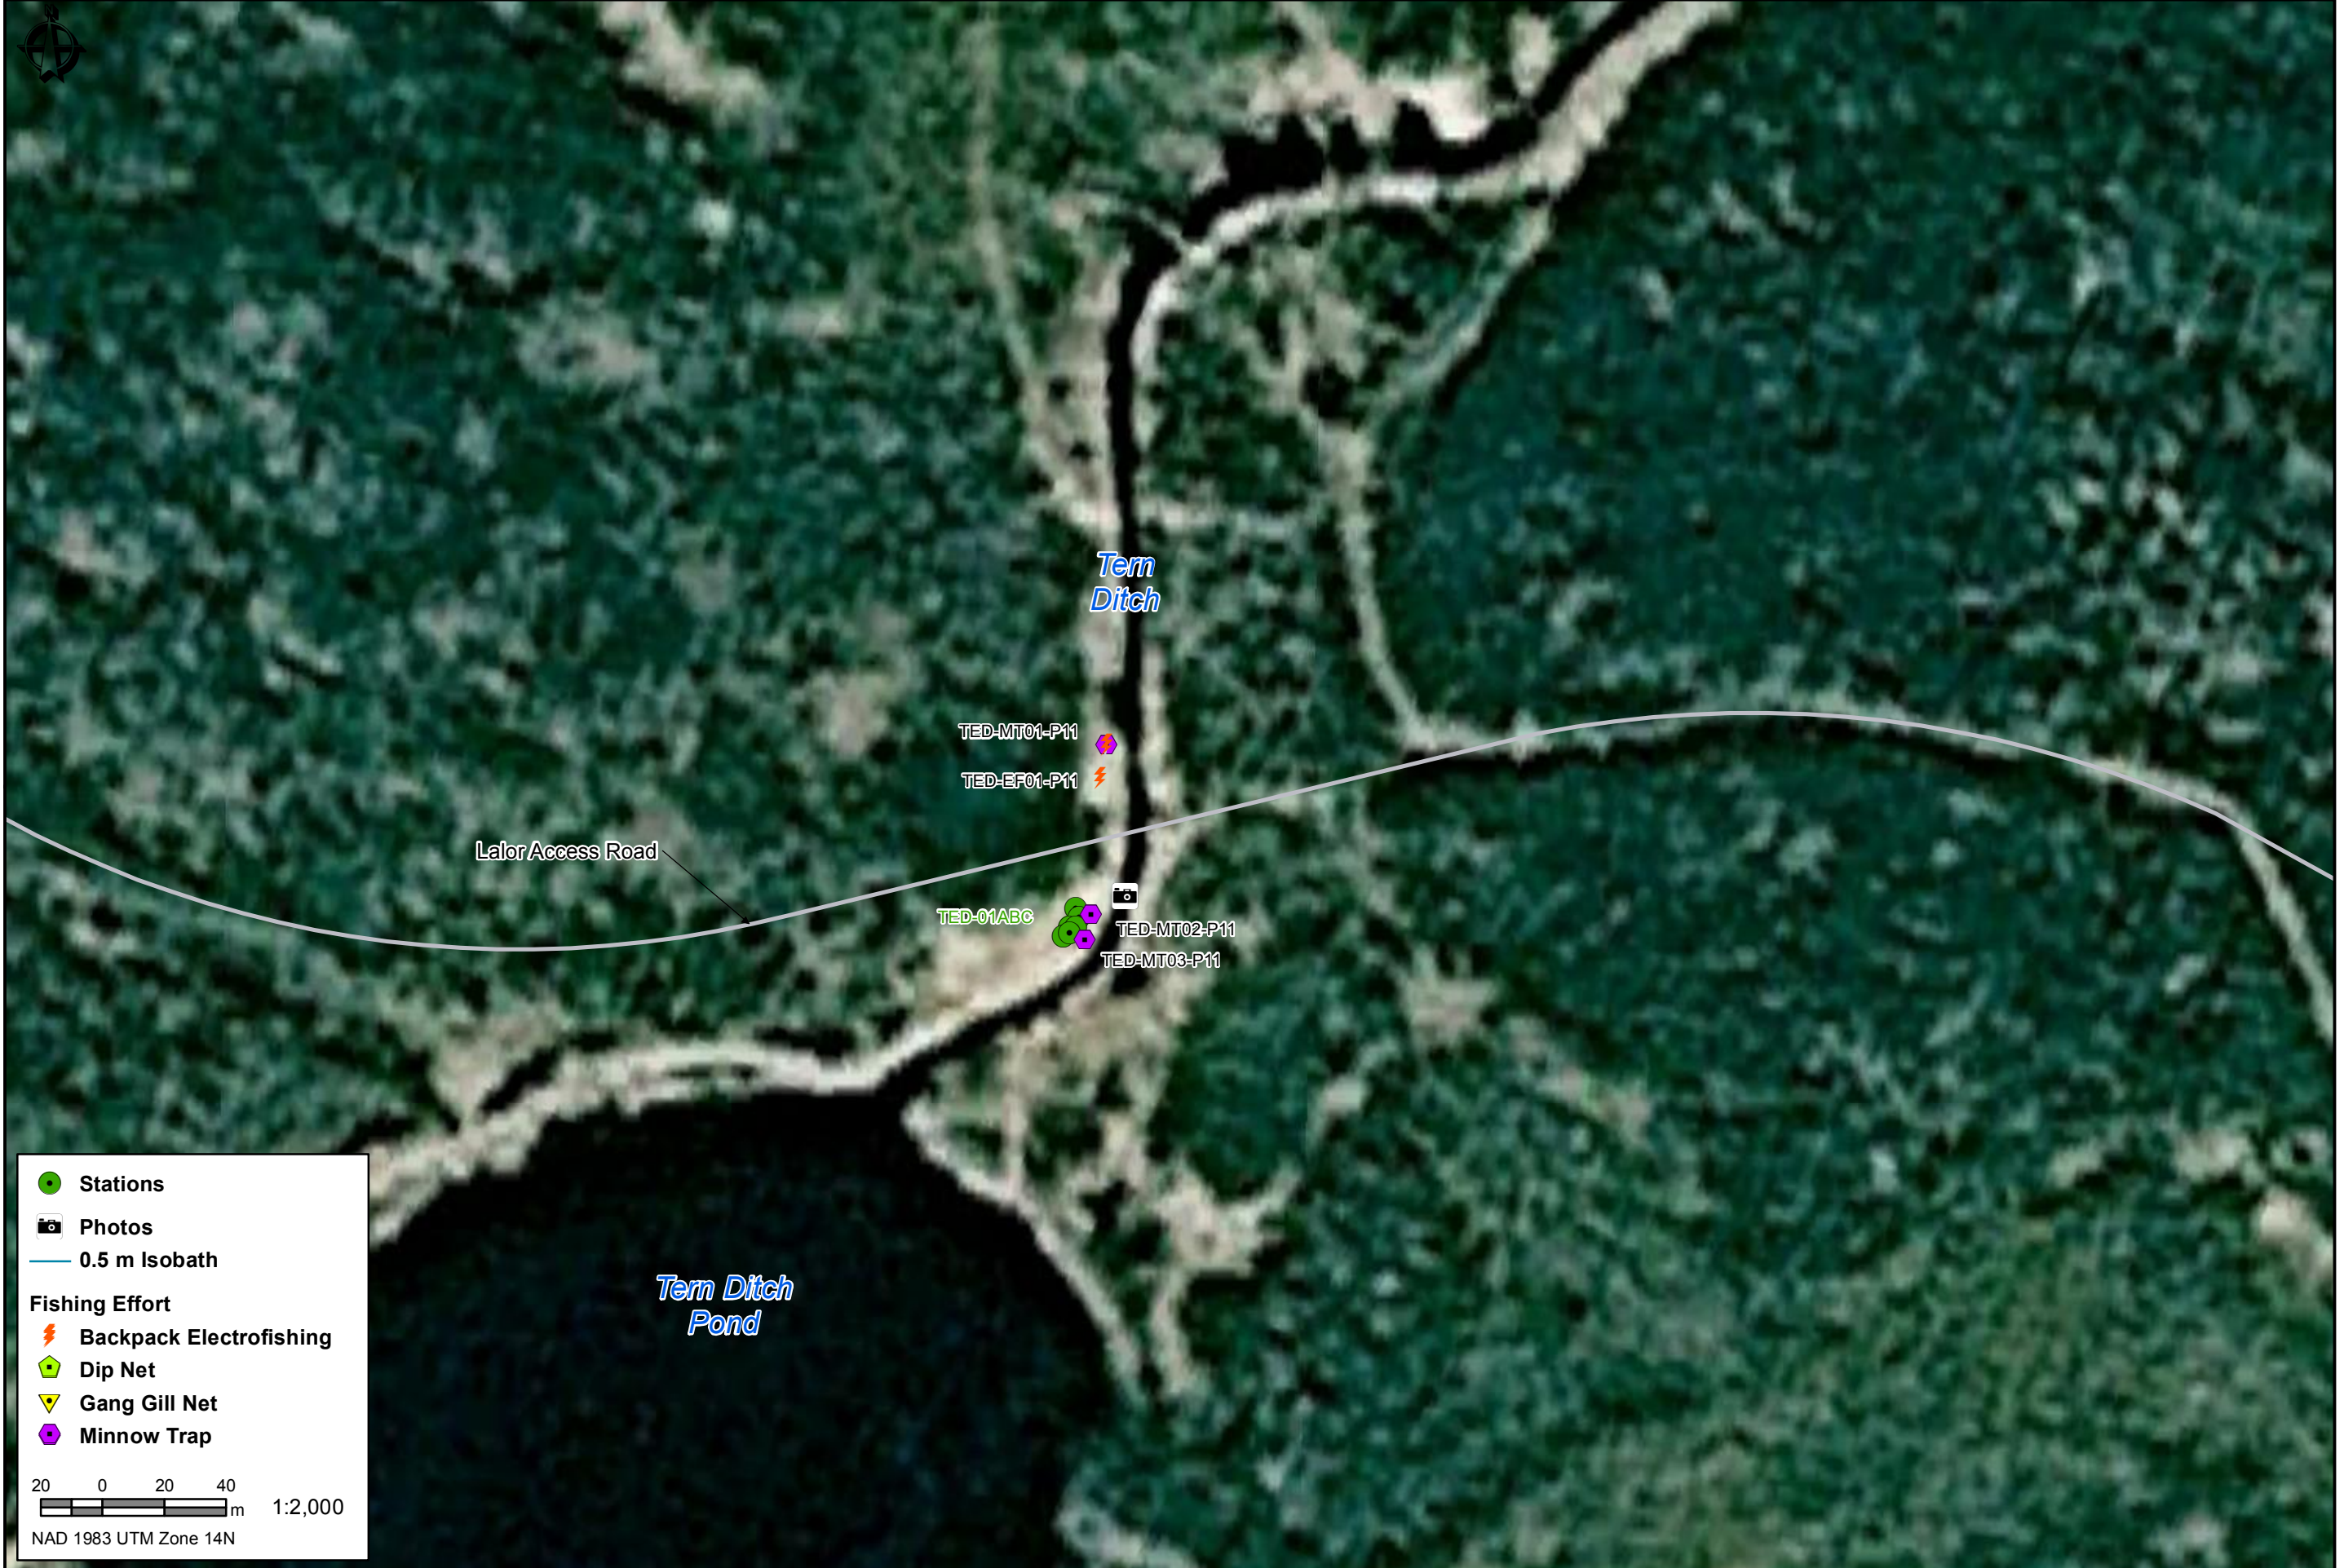

**Stations**

- Stations
- 📷 Photos
- 0.5 m Isobath

**Fishing Effort**

- ⚡ Backpack Electrofishing
- 📏 Dip Net
- 📏 Gang Gill Net
- 📏 Minnow Trap

100 0 100 200  
m 1:10,000  
NAD 1983 UTM Zone 14N

**Stations**

- Photos
- 0.5 m Isobath

**Fishing Effort**

- Backpack Electrofishing
- Dip Net
- Gang Gill Net
- Minnow Trap

20 0 20 40  
m 1:2,000  
NAD 1983 UTM Zone 14N

**Stations**

- Stations
- 📷 Photos

**0.5 m Isobath**

**Fishing Effort**

- ⚡ Backpack Electrofishing
- 🏠 Dip Net
- 📏 Gang Gill Net
- 🐟 Minnow Trap

10 0 10 20  
m 1:1,000

NAD 1983 UTM Zone 14N