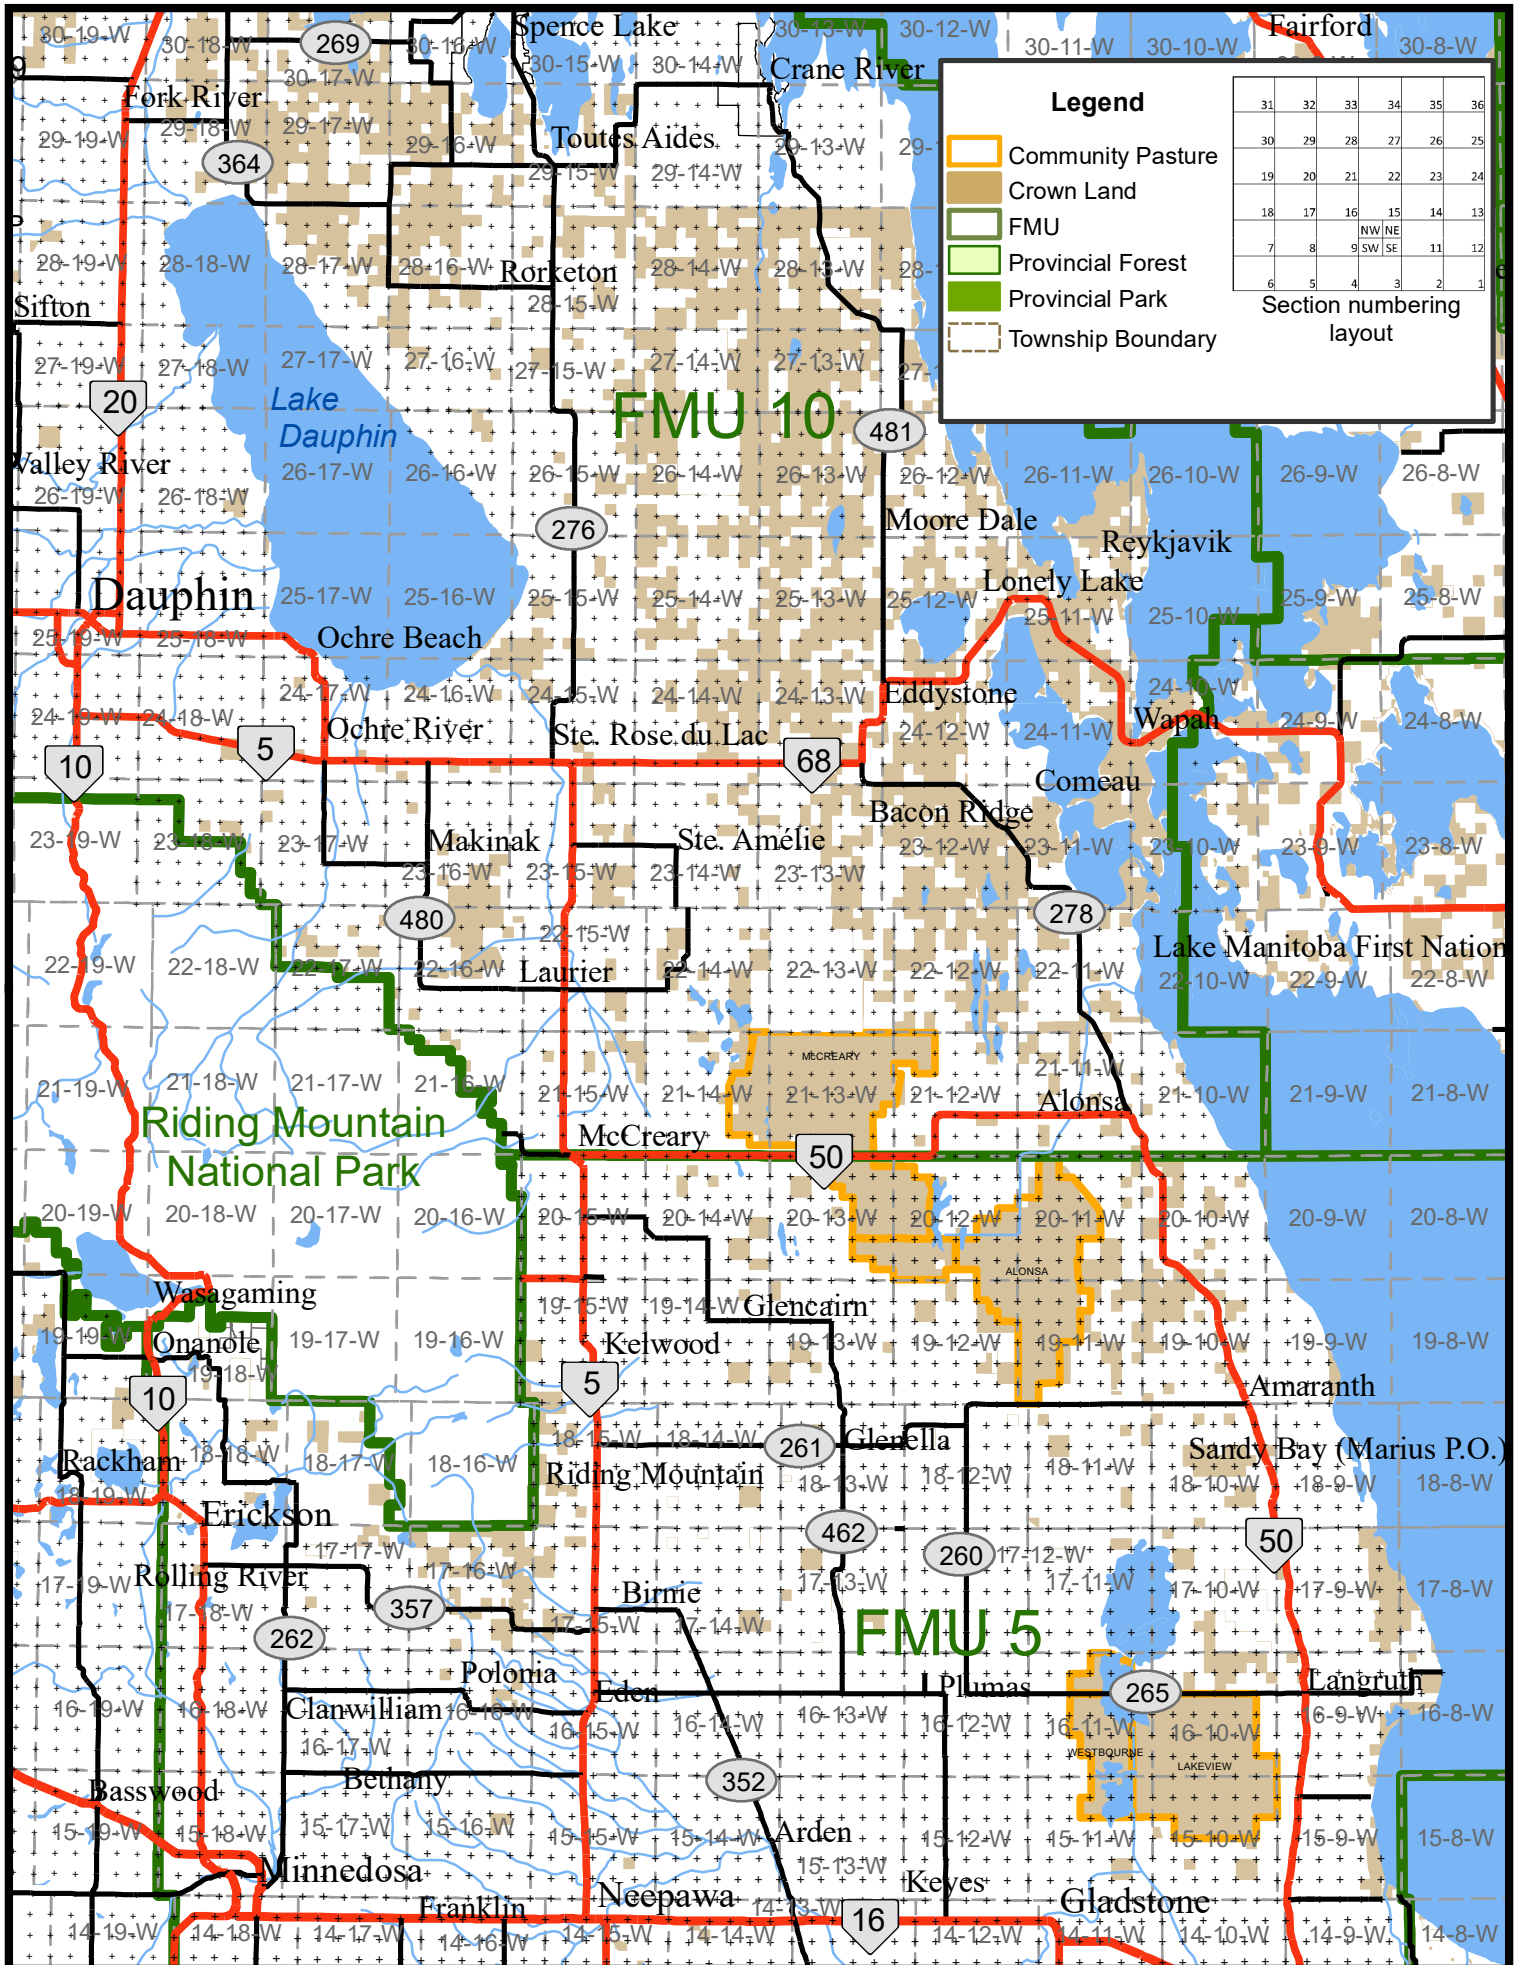

# Western Region - Russell

# Western Region - Spruce Woods

**Legend**

- Community Pasture
- Crown Land
- FMU
- Provincial Forest
- Provincial Park
- Township Boundary
- Wildlife Management Area

31	32	33	34	35	36
30	29	28	27	26	25
19	20	21	22	23	24
18	17	16	15	14	13
7	8	9	NW NE SW SE	11	12
6	5	4	3	2	1

# Western Region - Ste. Rose du Lac

# Western Region - Turtle Mountain