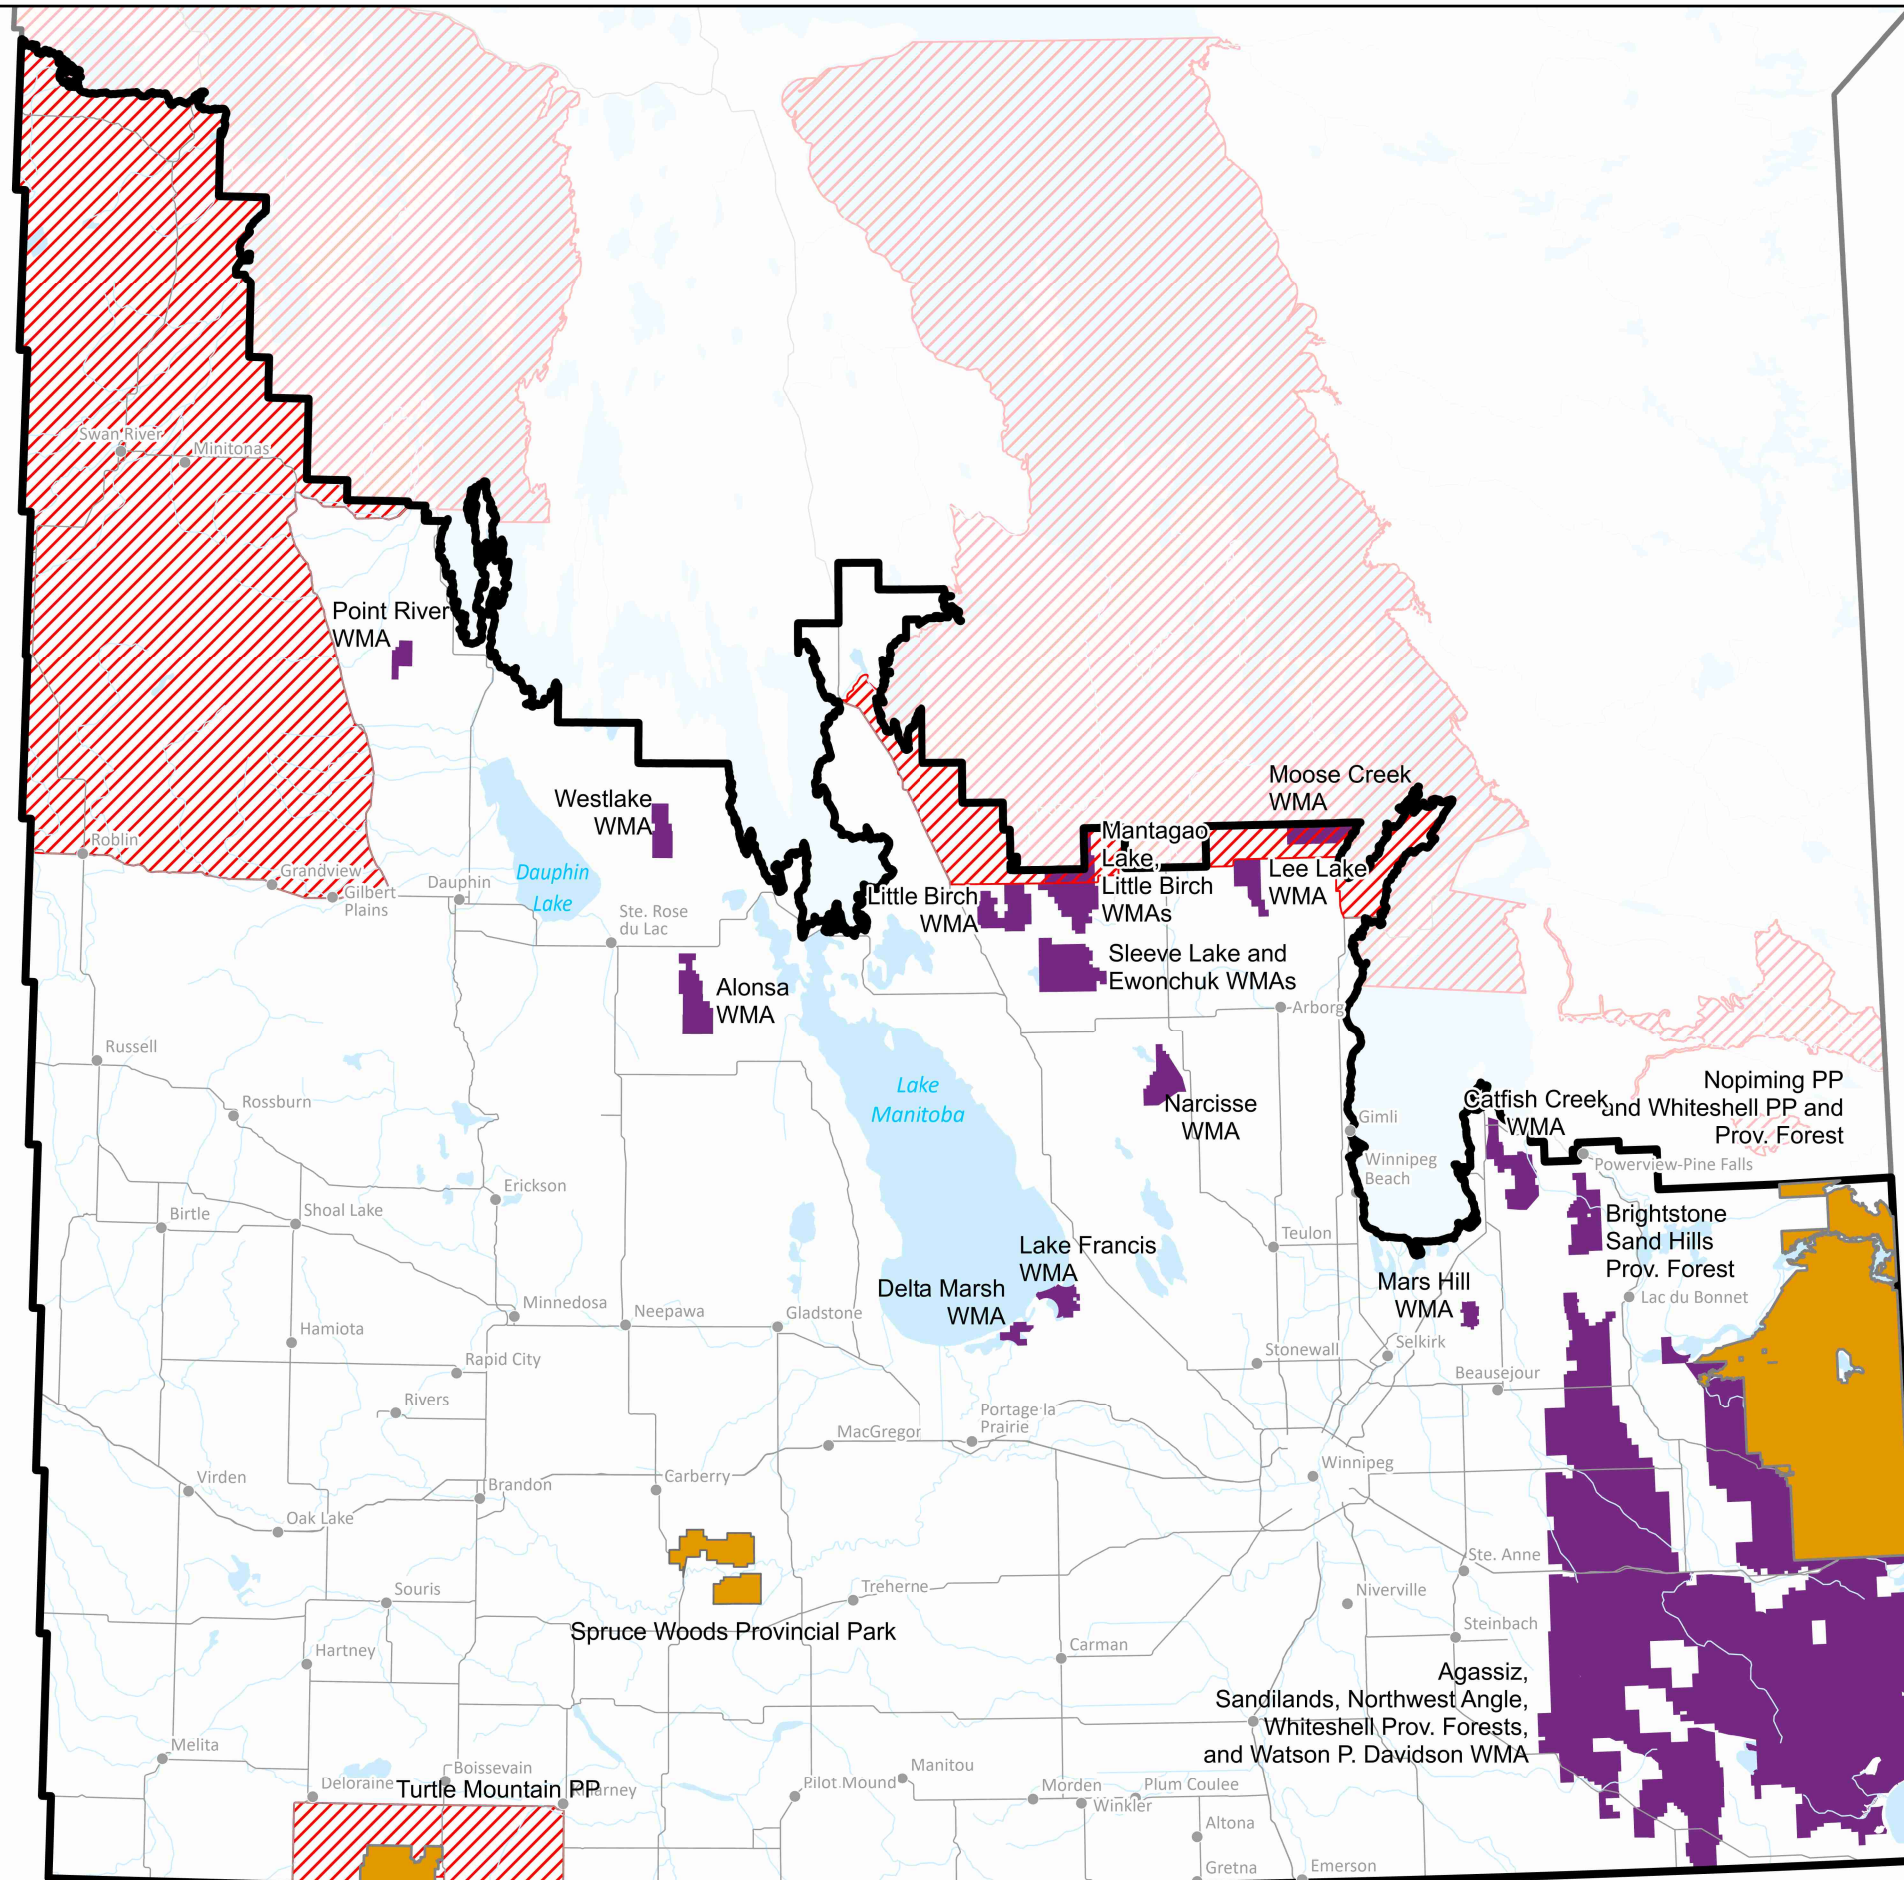

Night Hunting South Designation

Approved areas exclude Moose Hunting Conservation Closures

Legend

-  Southern Designated Area
-  Moose Hunting Conservation Closures
-  Approved Crown Land
-  Provincial Parks

This map is for illustrative purposes only.

It provides a general boundary to Crown Lands that are large enough in size to allow for some night hunting.

This map does not preclude Crown lands that may have roads, trails, buildings or other activities that prevent the discharge of firearms.

It is your responsibility to ensure that you understand what is in the vicinity of your night hunting activities.

Read and understand the conditions of your permit as night hunting restrictions are in place within these Crown lands.