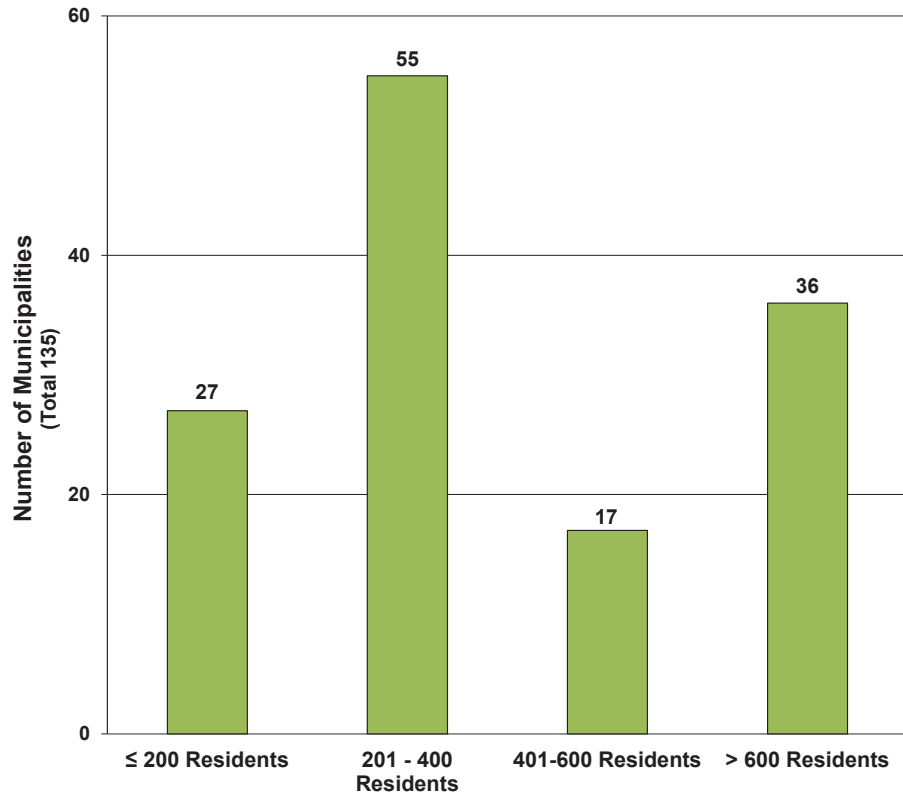

## NUMBER OF RESIDENTS REPRESENTED BY MUNICIPAL COUNCIL

### Residents Per Elected Official - 2018

(Excludes the City of Winnipeg and the LGD of Mystery Lake)

**Residents Per Elected Official**

Municipalities	Total #	≤ 200	201 - 400	401 - 600	>600
Populations 5,000 and under	108	27	55	17	9
Populations over 5,000	18	0	0	0	18
Cities (excluding Winnipeg)	9	0	0	0	9
<b>Total</b>	<b>135</b>	<b>27</b>	<b>55</b>	<b>17</b>	<b>36</b>
<b>% of Total</b>	<b>100%</b>	<b>20%</b>	<b>41%</b>	<b>13%</b>	<b>27%</b>

**82 or 61% of municipalities have 400 or less residents per elected official**

**27 or 20% have 200 or less residents per elected official**