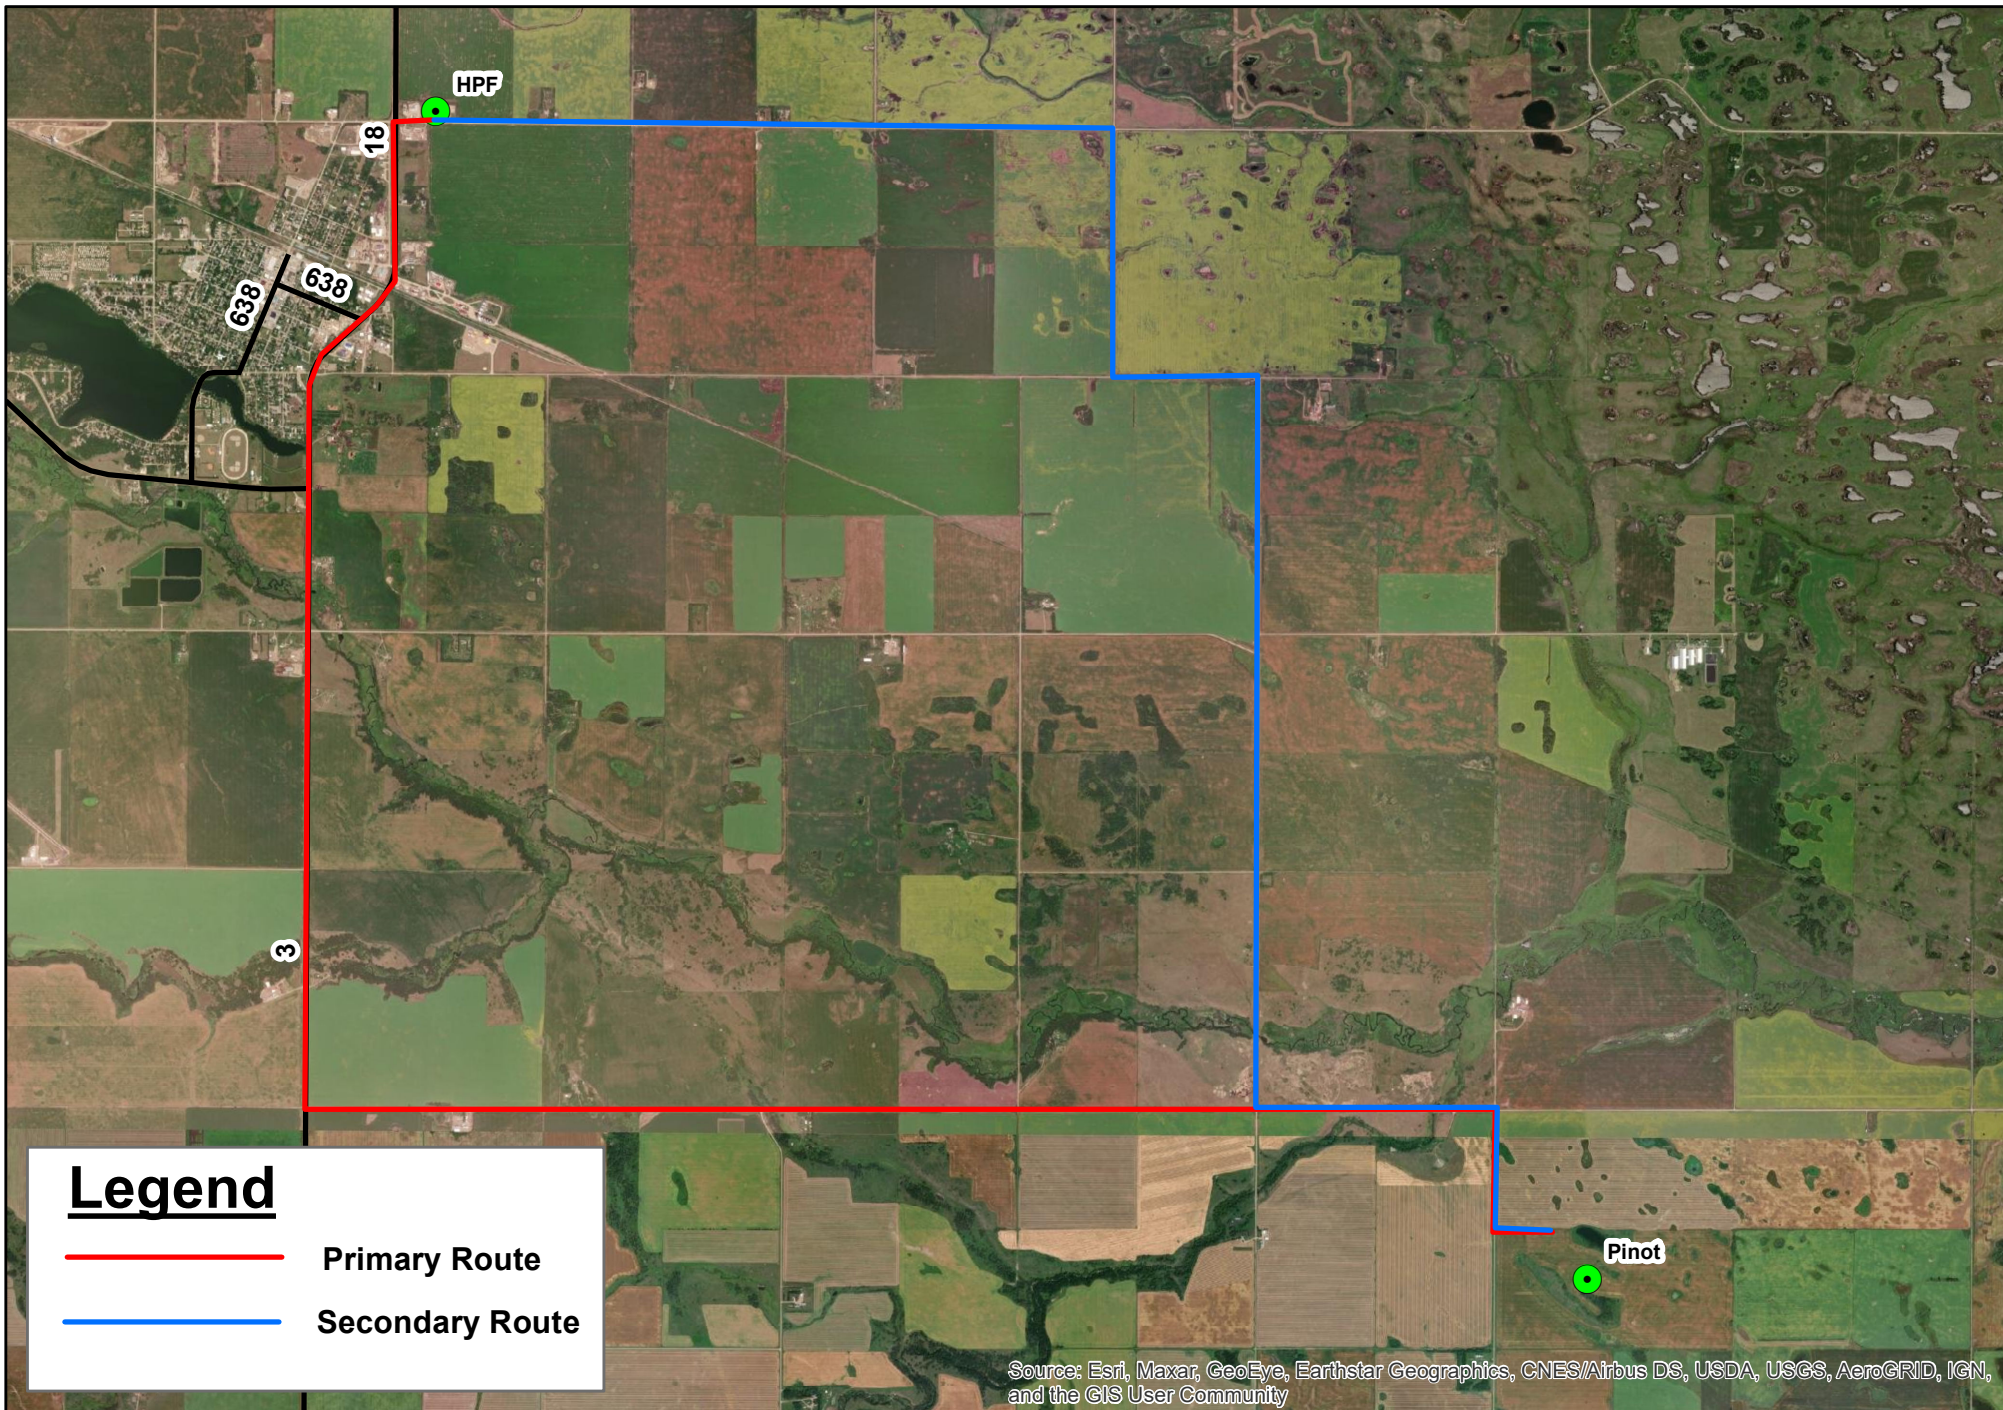

Pinot Truck Haul Route

Legend

- Primary Route
- Secondary Route

Source: Esri, Maxar, GeoEye, Earthstar Geographics, CNES/Airbus DS, USDA, USGS, AeroGRID, IGN, and the GIS User Community

Prepared by:
Kieran Hamm
Manager of Agronomic Services
Hylife Ltd.