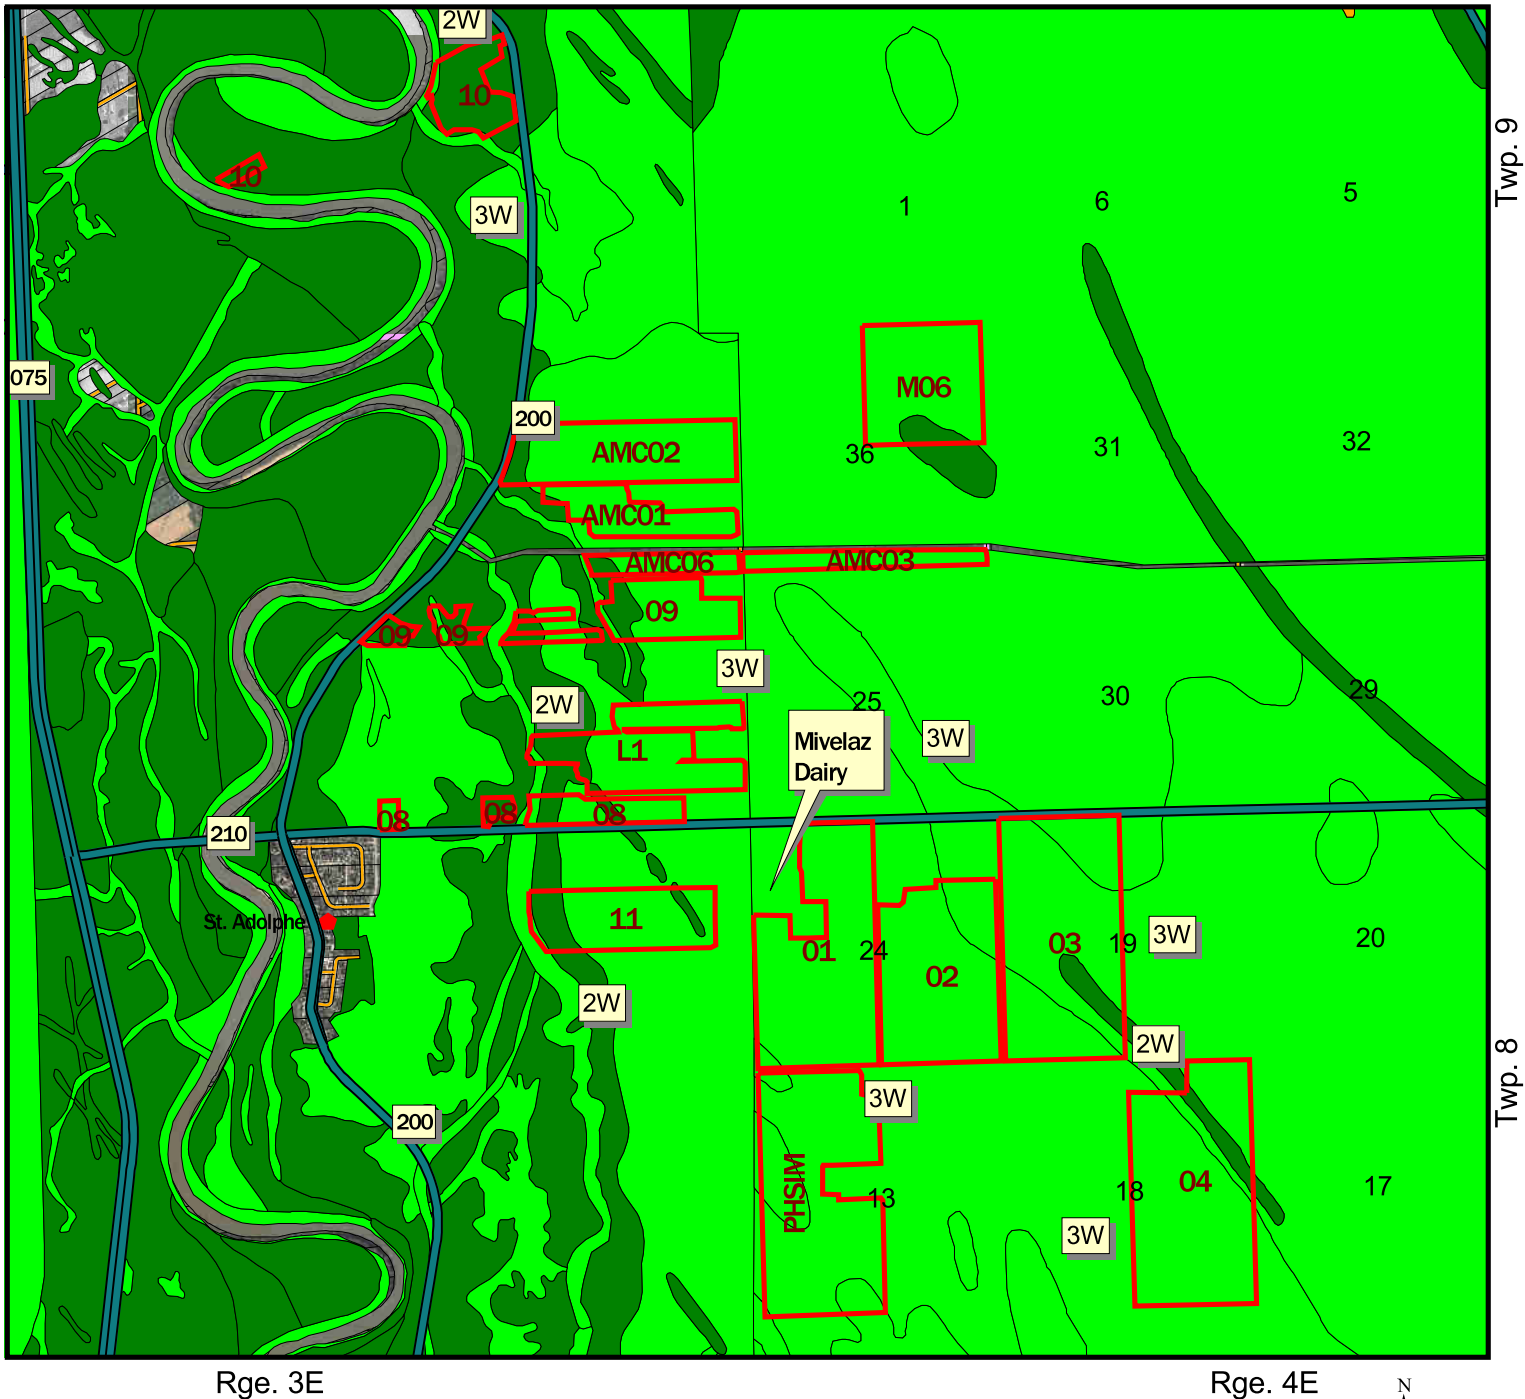

# Mivelaz Farms Inc. - Figure 3

## Spread Fields

### Legend

- Spread Fields
- Ag Capability Class
  - Class 2
  - Class 3
  - Class 5
- Municipal Roads
- Barn
- Lagoon
- Section and Lot Lines
- Township

### Data Sources:

Fields and irrigation areas drawn by Tone Ag in consultation with landowner, and subject to change.  
 Orthophotos are 1:60,000 from Manitoba Land Initiative website  
 Soil Features are 1:50,000 from Manitoba Land Initiative website  
 Highways are from Manitoba Highways and Transportation 1:60,000 map 1994  
 Sections are from Manitoba Land Initiative website