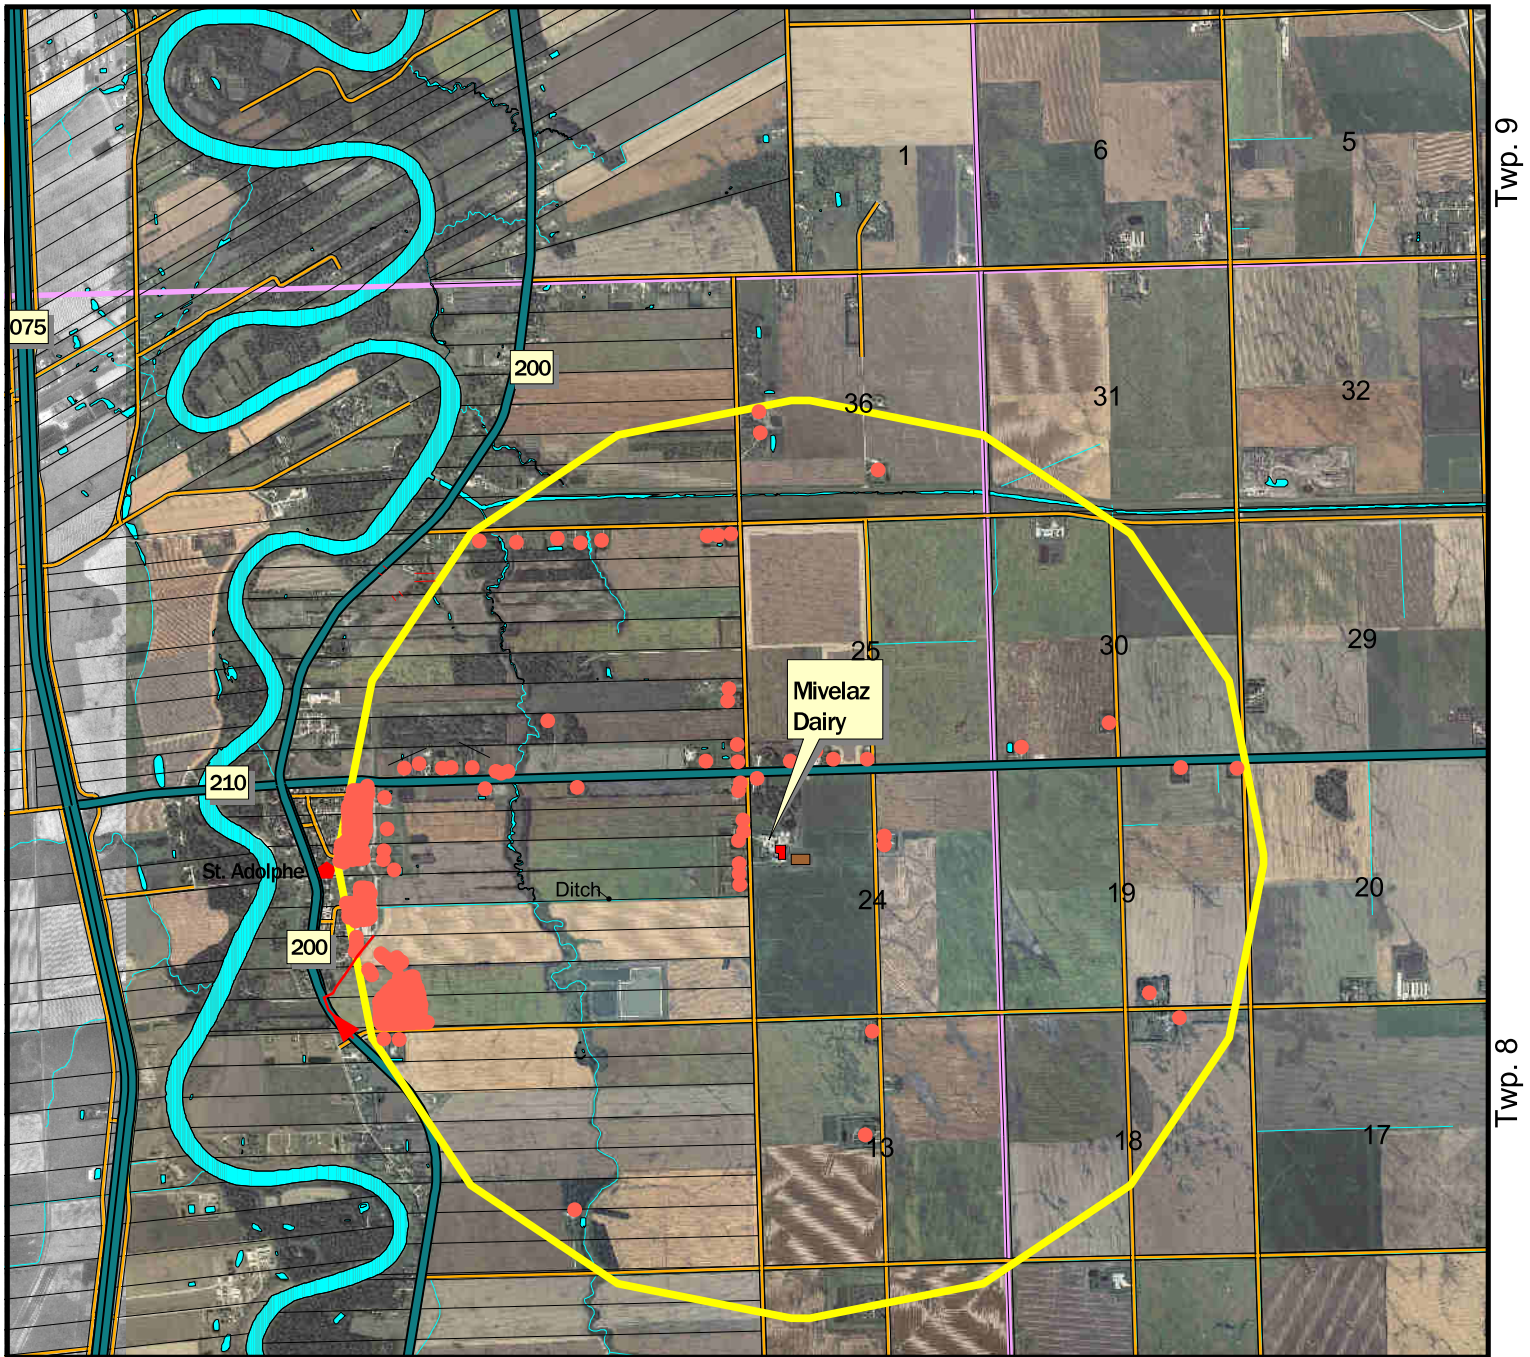

Mivelaz Farms Inc. Land Use

Rge. 3E

Rge. 4E

0.5 0 0.5 1 Miles

1:50000

Legend

- Residences
- 3 km Buffer
- Municipal Roads
- Barn
- Lagoon
- Section and Lot Lines
- Township
- Waterbodies
- Watercourses

Data Sources:

Fields and irrigation areas drawn by Tone Ag in consultation with landowner, and subject to change.
 Orthophotos are 1:60,000 from Manitoba Land Initiative website
 Soil Features are 1:50,000 from Manitoba Land Initiative website
 Highways are from Manitoba Highways and Transportation 1:60,000 map 1994
 Sections are from Manitoba Land Initiative website