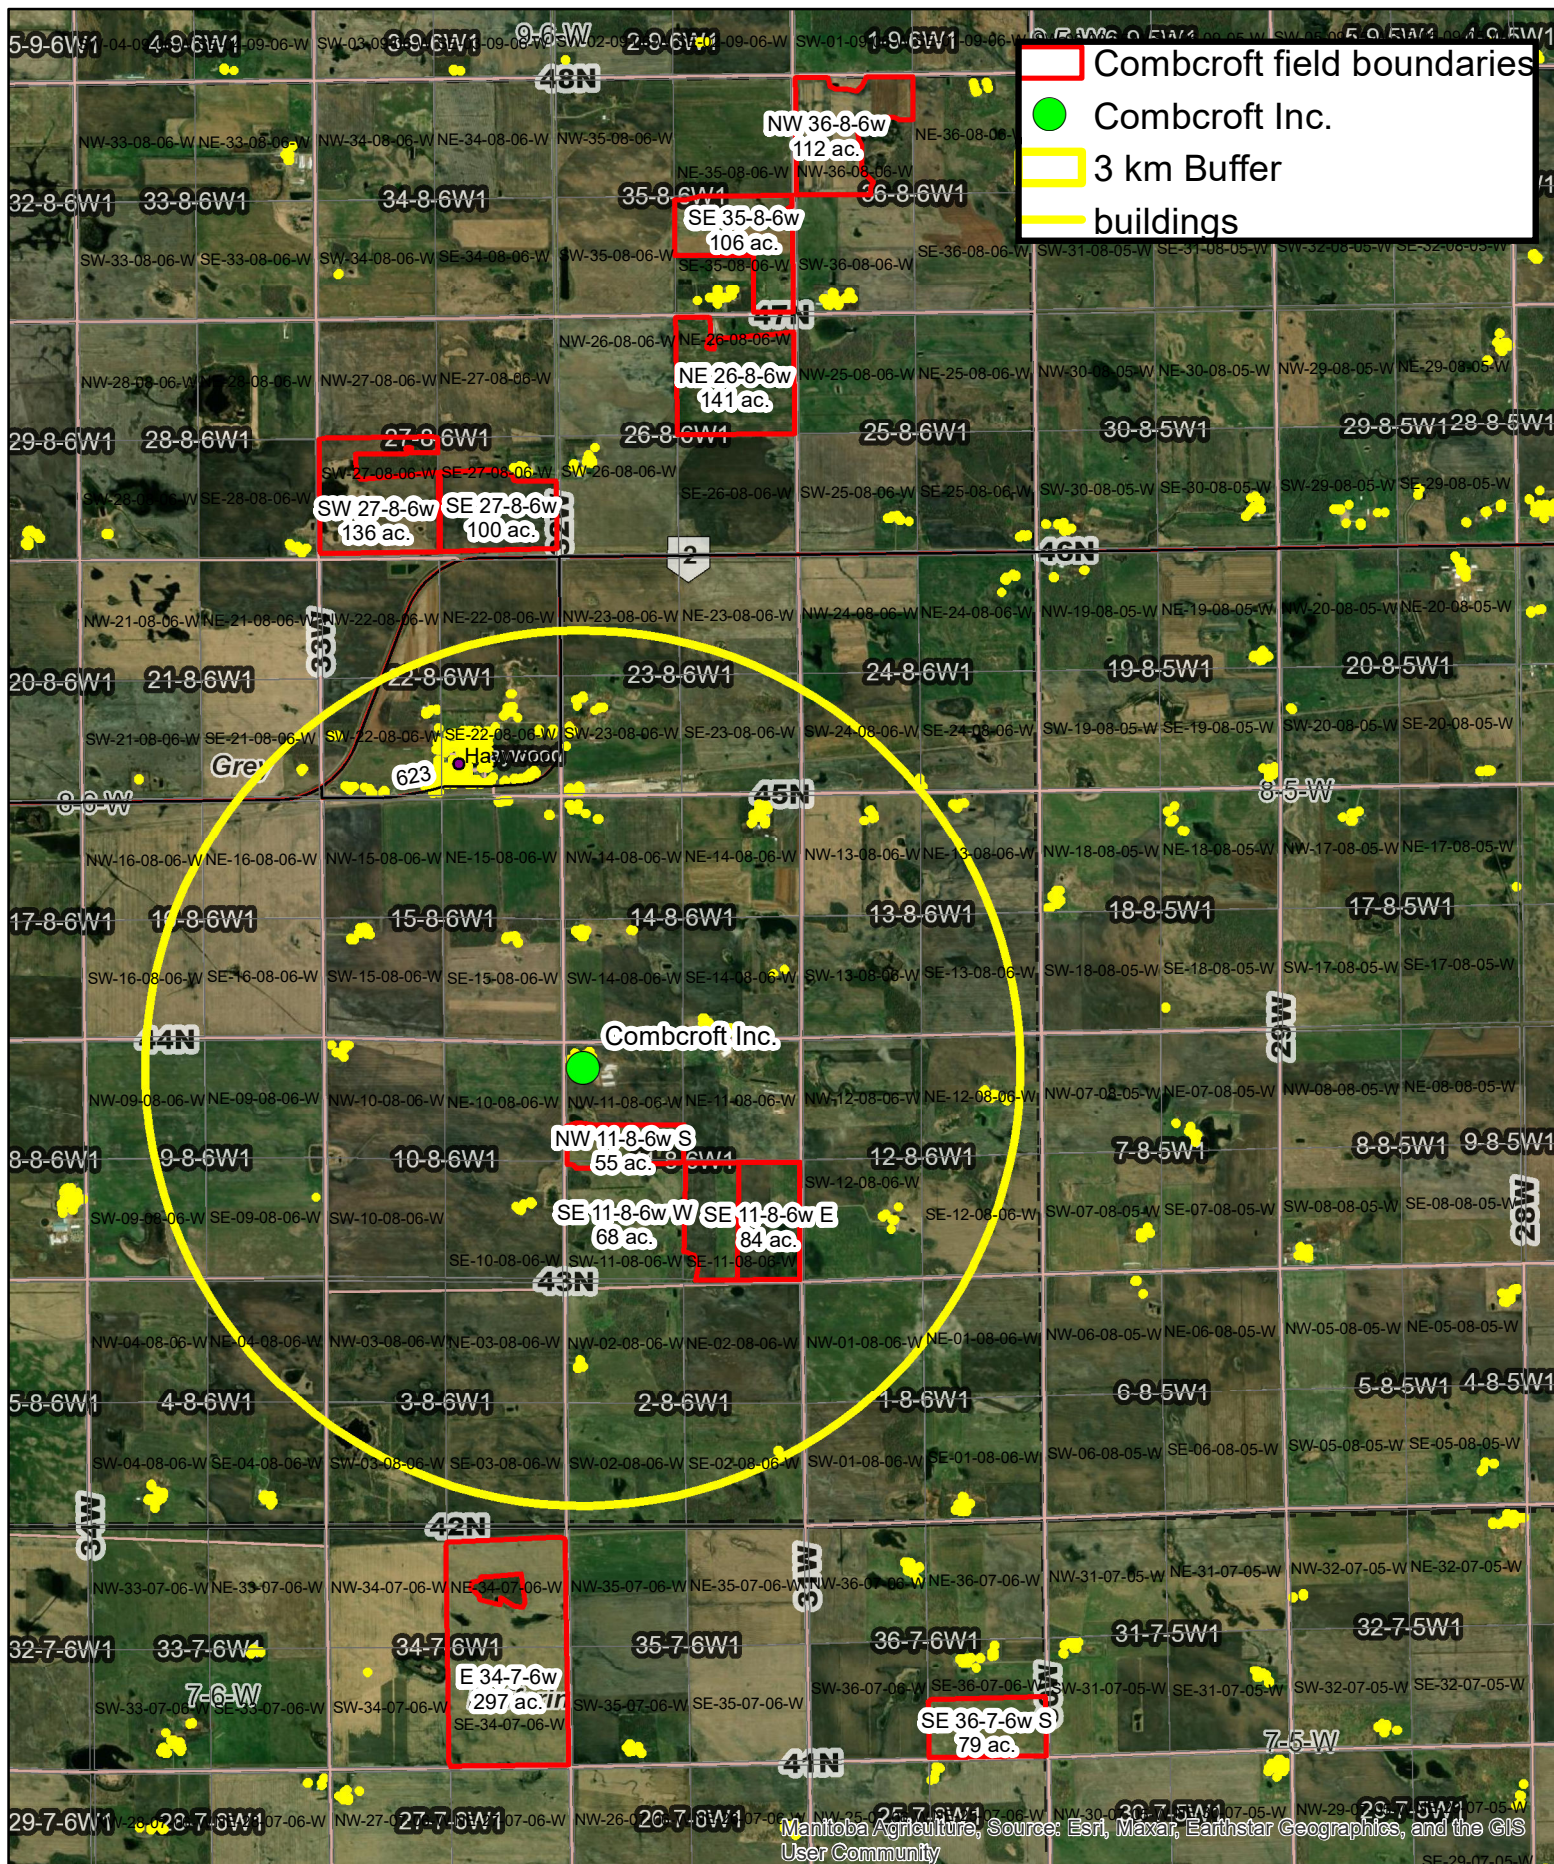

# Combcroft Inc. MB RM Zoning Bylaw - March, 2023

Manitoba Agriculture, Source: Esri, Maxar, Earthstar Geographics, and the GIS User Community

# Combcroft Inc. 3 km Buffer - March, 2023

Manitoba Agriculture, Source: Esri, Maxar, Earthstar Geographics, and the GIS User Community