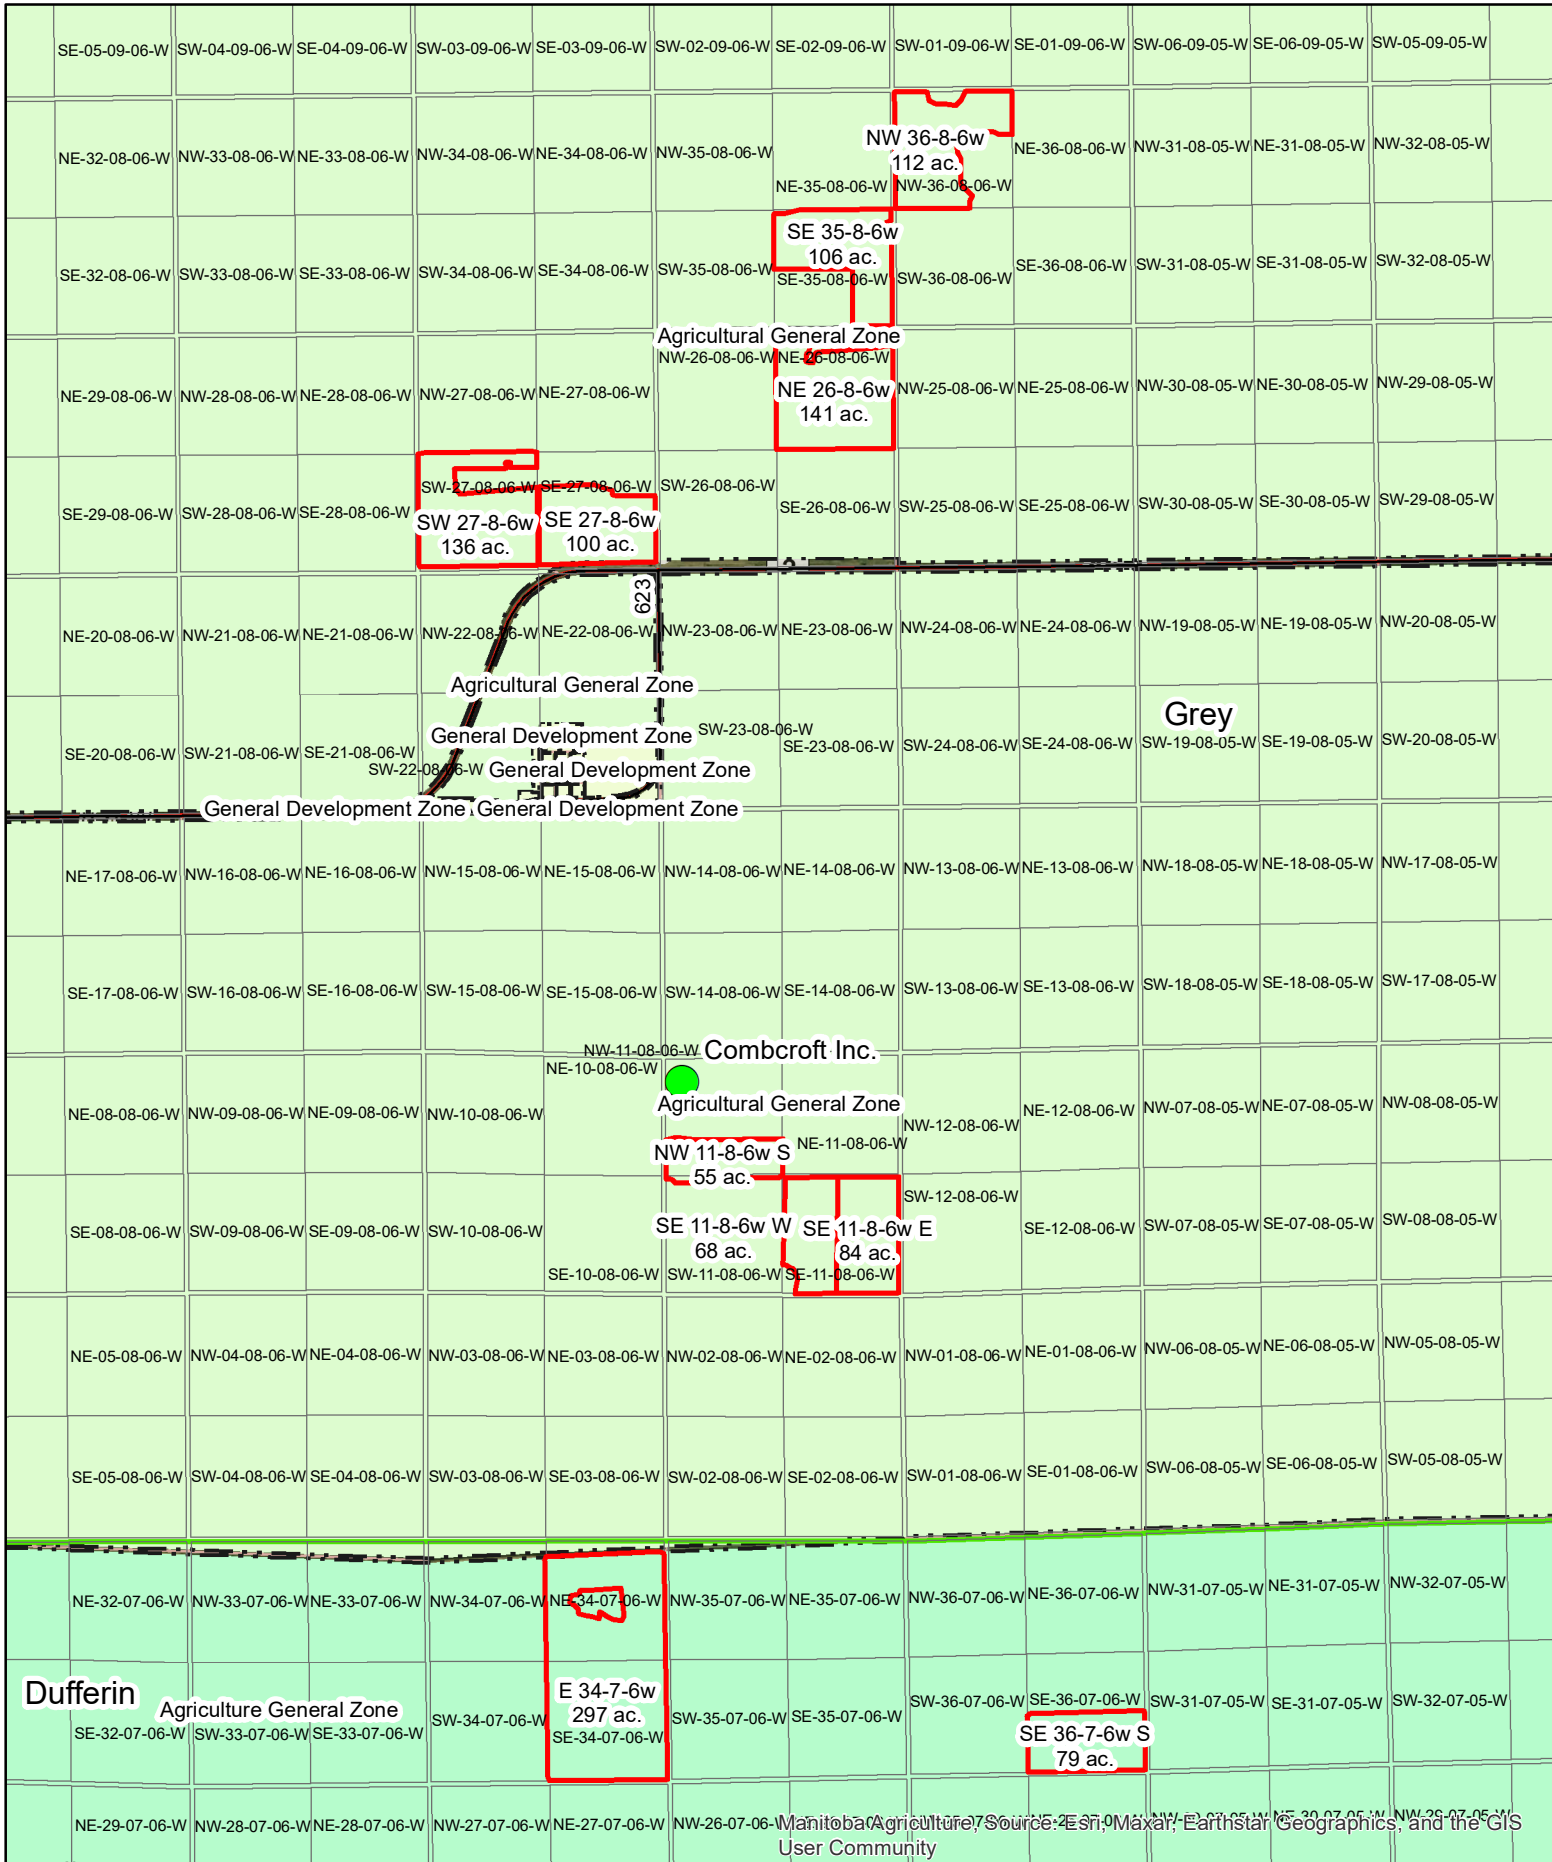

# Combcroft Inc. MB RM Zoning Bylaw - March, 2023

Manitoba Agriculture, Source: Esri, Maxar, Earthstar Geographics, and the GIS User Community

# Combcroft Inc. MB RM Dev. Plan - March, 2023

# Combcroft Inc. 3 km Buffer - March, 2023

Manitoba Agriculture, Source: Esri, Maxar, Earthstar Geographics, and the GIS User Community