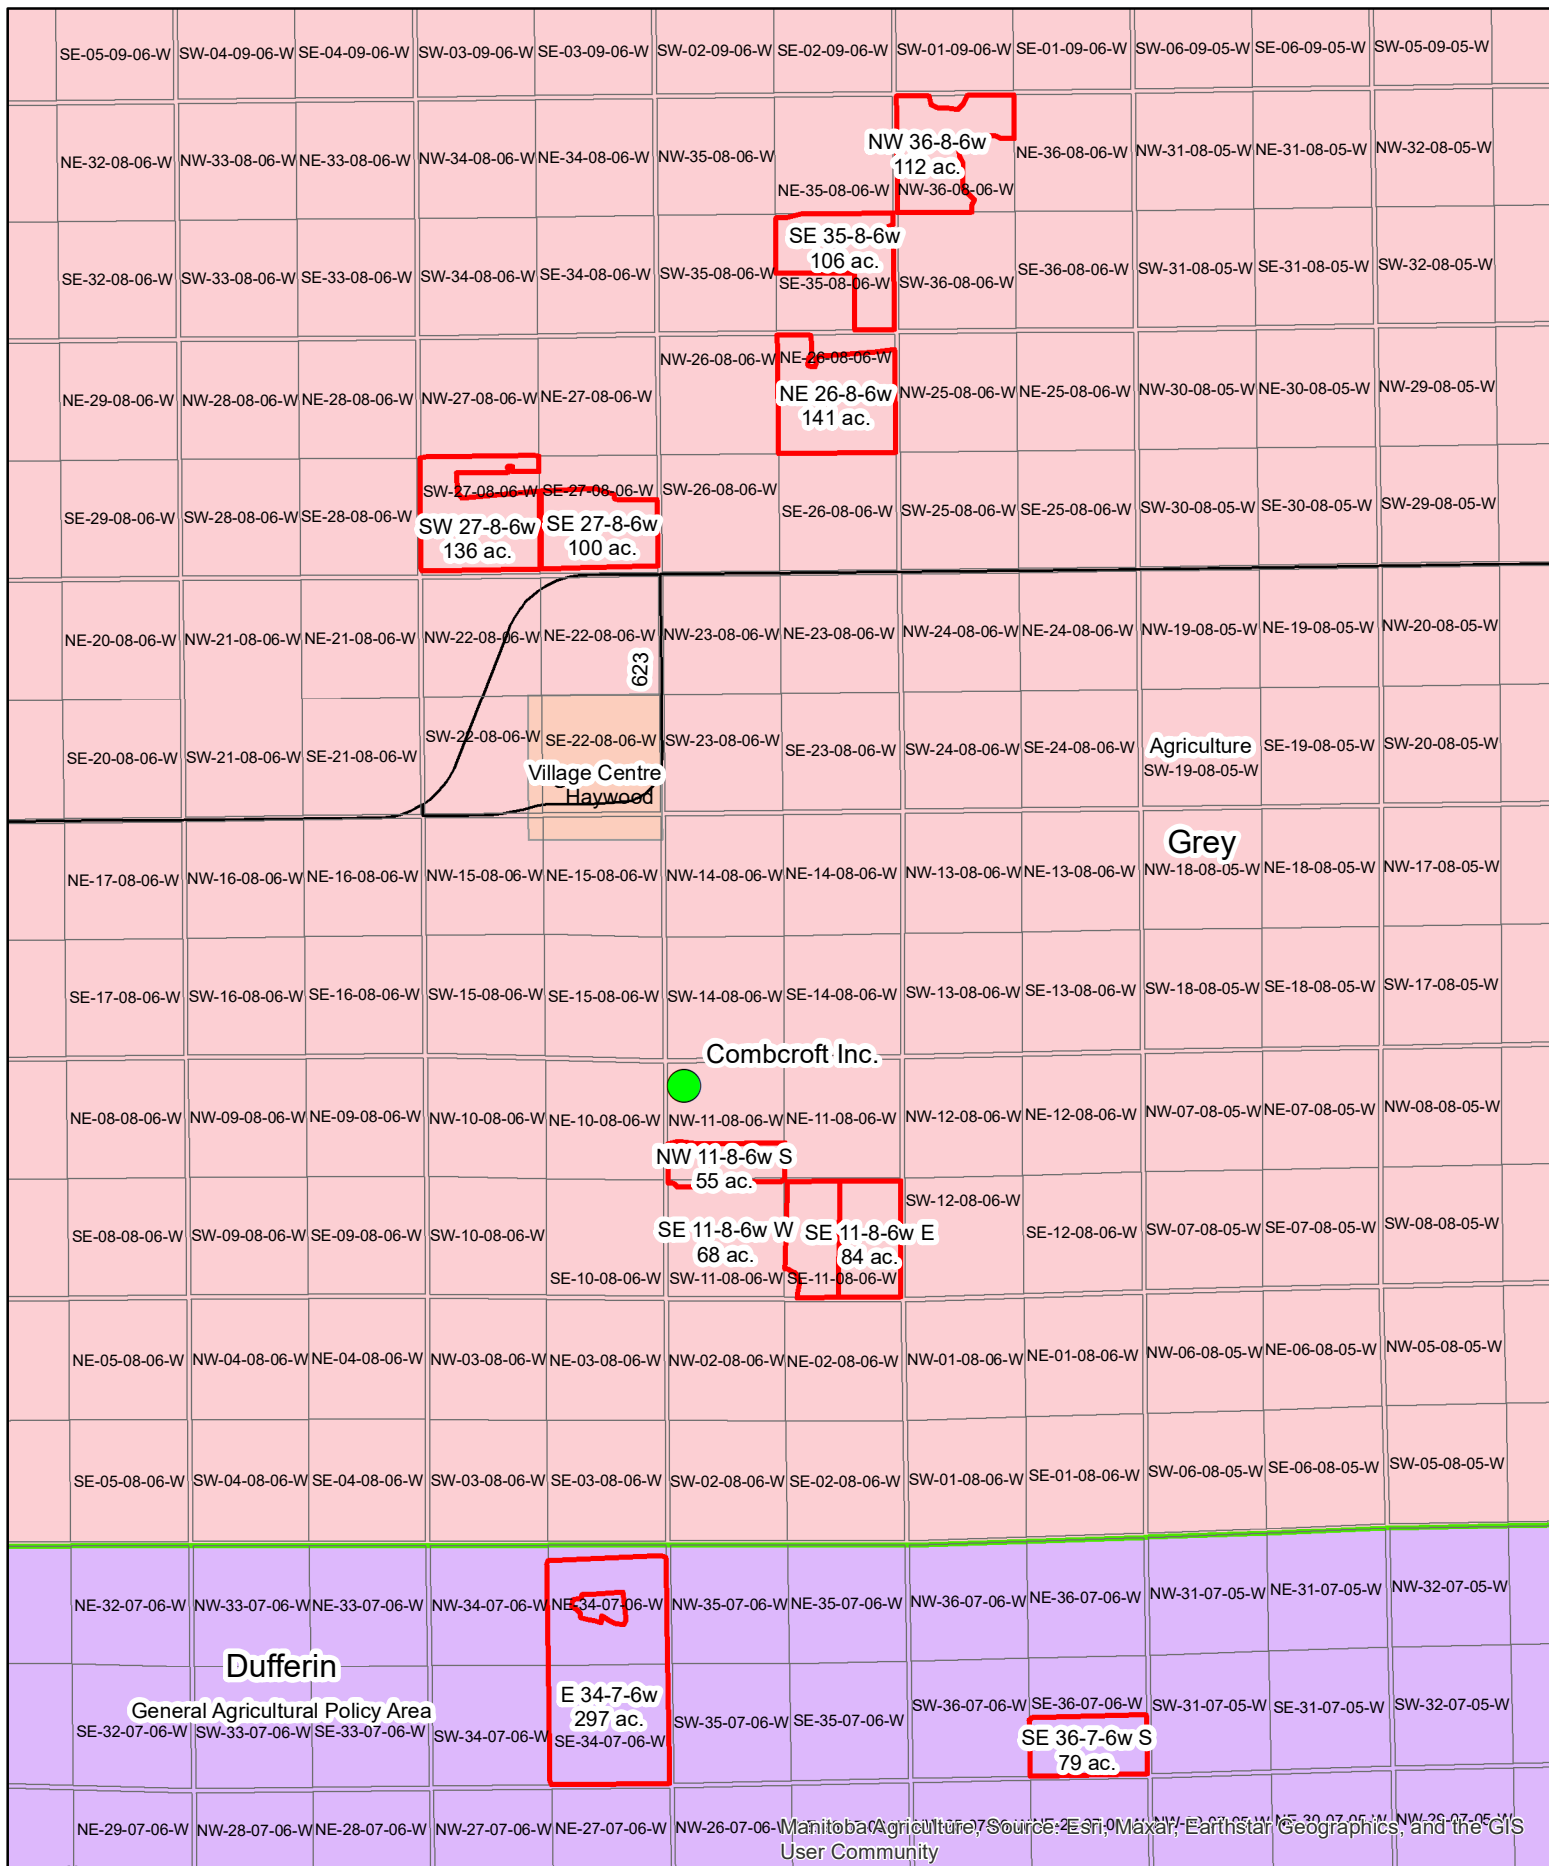

# Combcroft Inc. MB RM Zoning Bylaw - March, 2023

Manitoba Agriculture, Source: Esri, Maxar, Earthstar Geographics, and the GIS User Community

# Combcroft Inc. MB RM Dev. Plan - March, 2023

# Combcroft Inc. 3 km Buffer - March, 2023

Manitoba Agriculture, Source: Esri, Maxar, Earthstar Geographics, and the GIS User Community