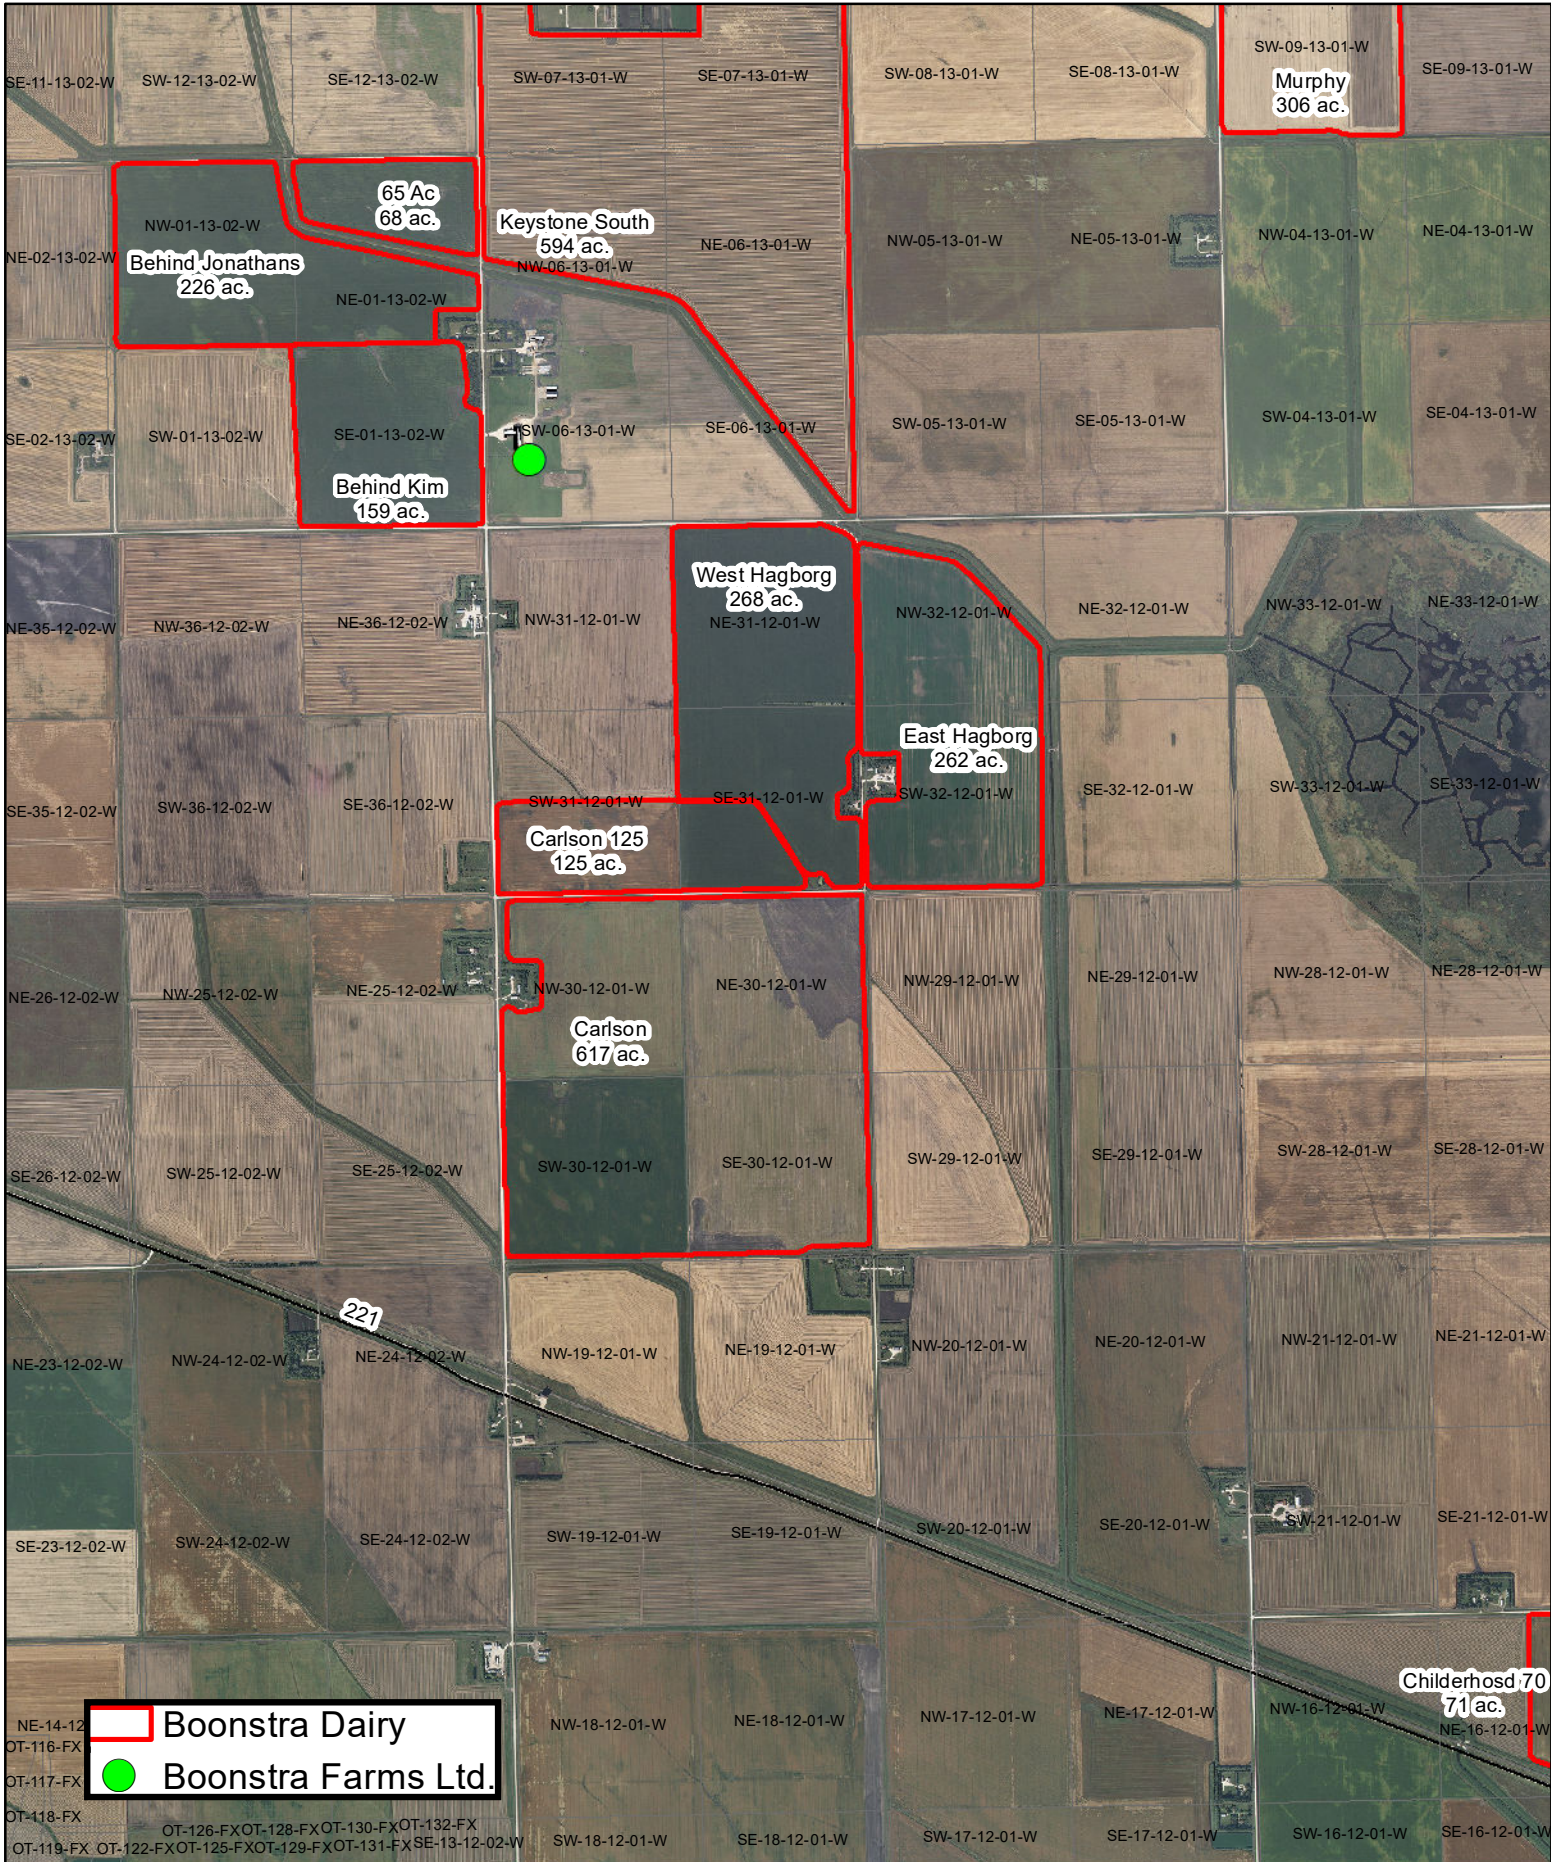

Manitoba Agriculture, Source: Esri, Maxar, GeoEye, Earthstar Geographics, CNES/Airbus DS, USDA, USGS, AeroGRID, IGN, and the GIS User Community

Legend

- ▭ Boonstra Dairy
- ▭ Boonstra Farms Ltd.

Boonstra Dairy Spread Fields

0 0.75 1.5 3 4.5 6 Miles

Boonstra Dairy Spread Fields (Central North Area)

Boonstra Dairy Spread Fields (Central South Area)

Boonstra Dairy Spread Fields (East Area)

2 Miles

Boonstra Dairy Spread Fields (North East Area)

 Boonstra Dairy
 Boonstra Farms Ltd.

Boonstra Dairy Spread Fields (South West Area)

Manitoba Agriculture, Source: Esri, Maxar, GeoEye, Earthstar Geographics, CNES/Airbus DS, USDA, USGS, AeroGRID, IGN, and the GIS User Community