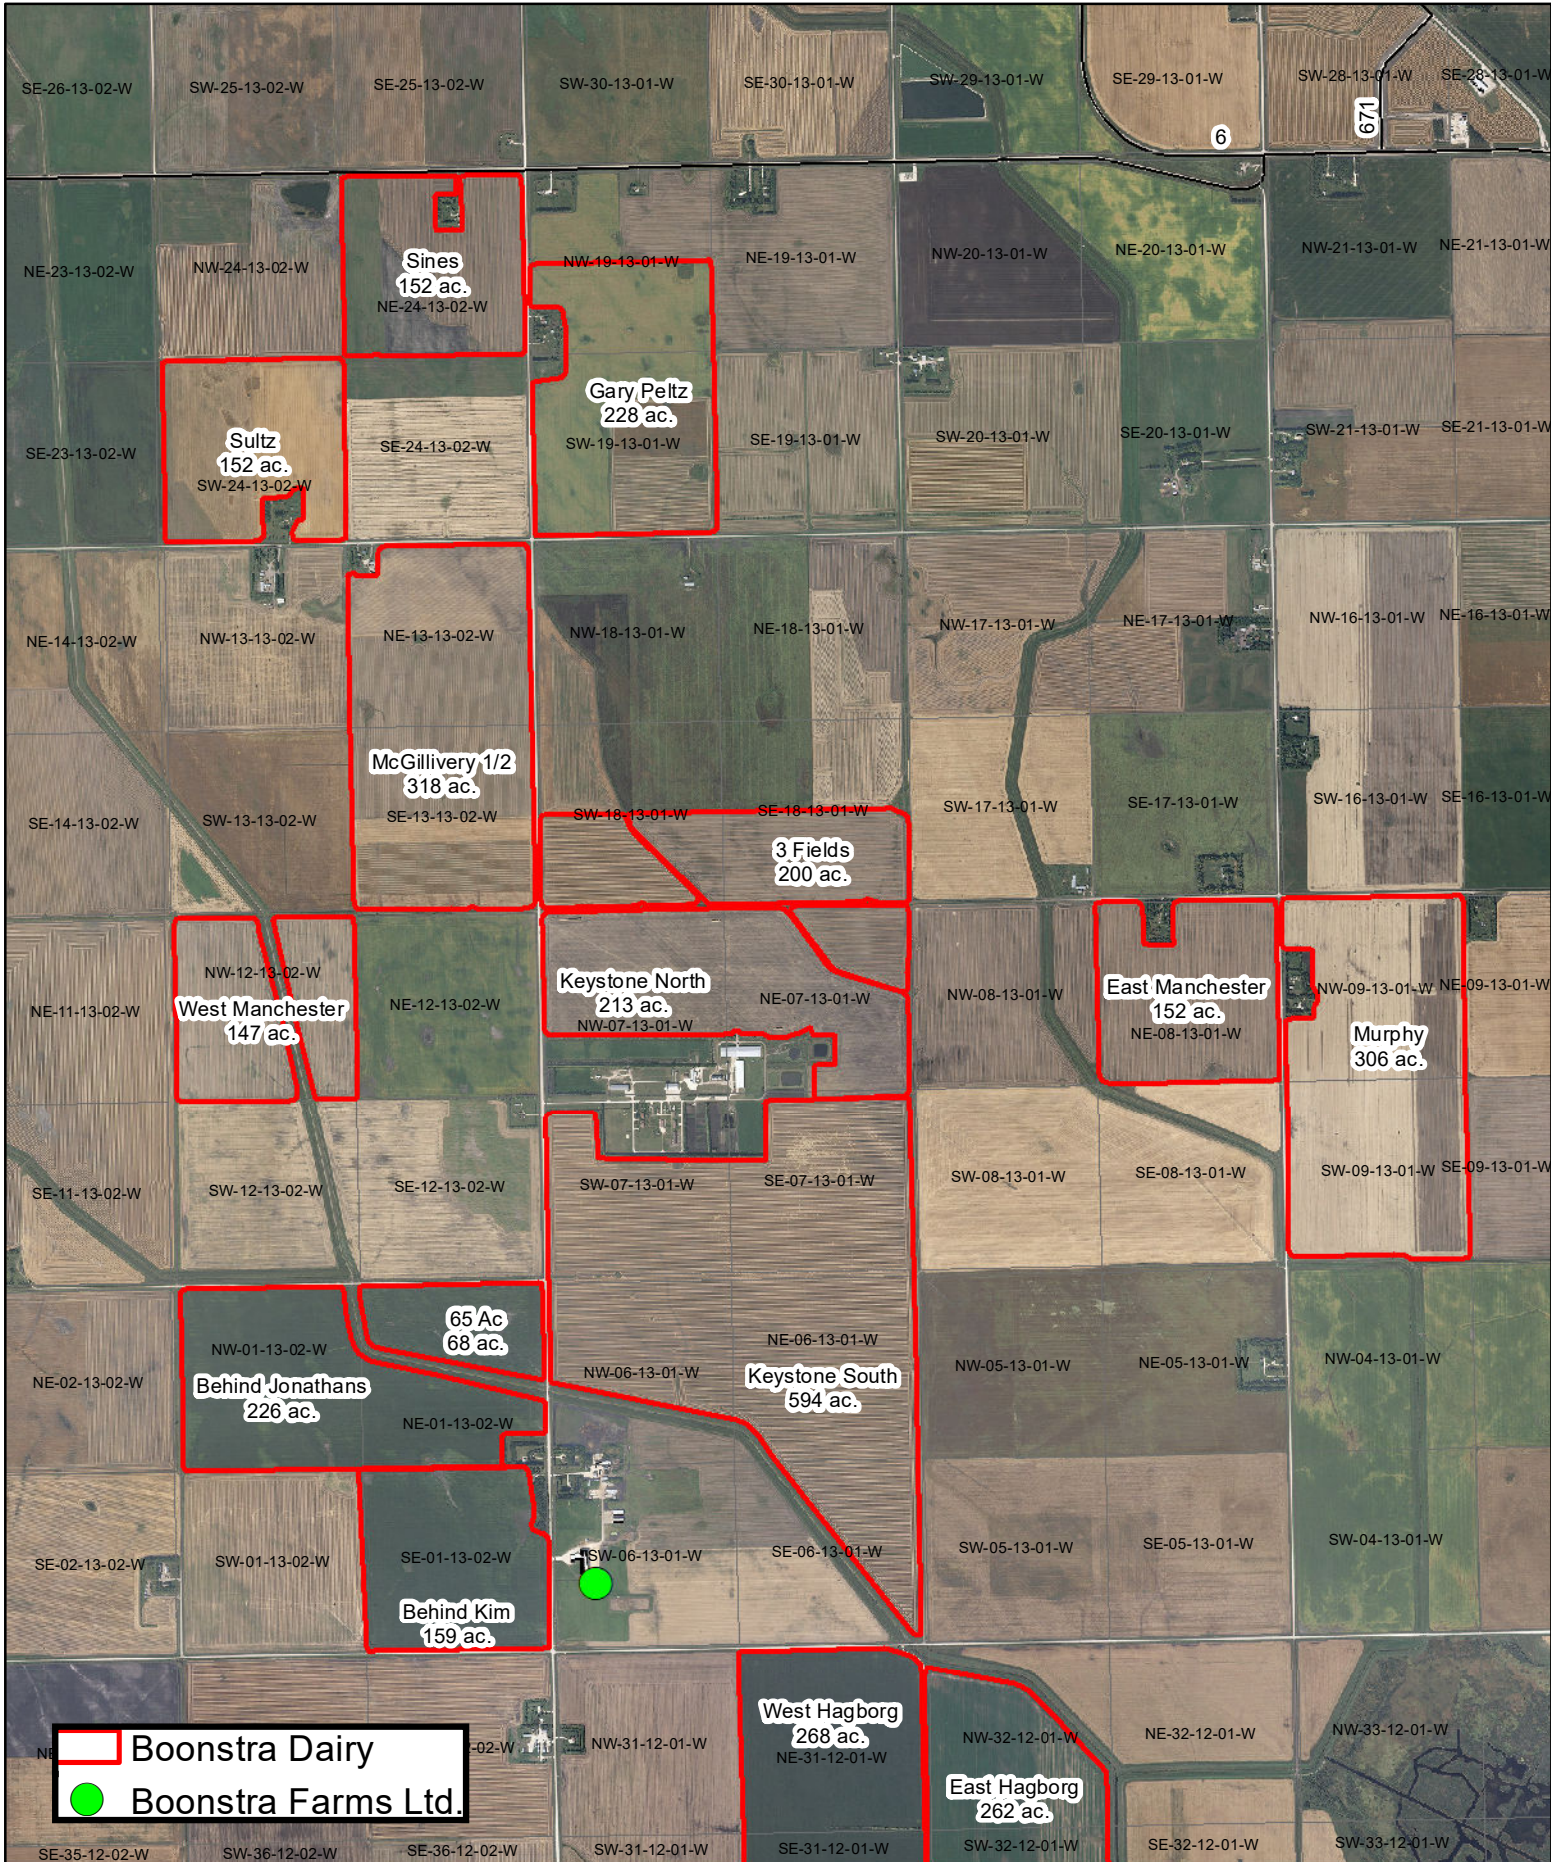

Manitoba Agriculture, Source: Esri, Maxar, GeoEye, Earthstar Geographics, CNES/Airbus DS, USDA, USGS, AeroGRID, IGN, and the GIS User Community

Legend

- ▭ Boonstra Dairy
- ▭ Boonstra Farms Ltd.

Boonstra Dairy Spread Fields

0 0.75 1.5 3 4.5 6 Miles

Boonstra Dairy Spread Fields (Central North Area)

Boonstra Dairy Spread Fields (Central South Area)

Boonstra Dairy Spread Fields (East Area)

2 Miles

Boonstra Dairy Spread Fields (North East Area)

 Boonstra Dairy
 Boonstra Farms Ltd.

Boonstra Dairy Spread Fields (South West Area)

Manitoba Agriculture, Source: Esri, Maxar, GeoEye, Earthstar Geographics, CNES/Airbus DS, USDA, USGS, AeroGRID, IGN, and the GIS User Community