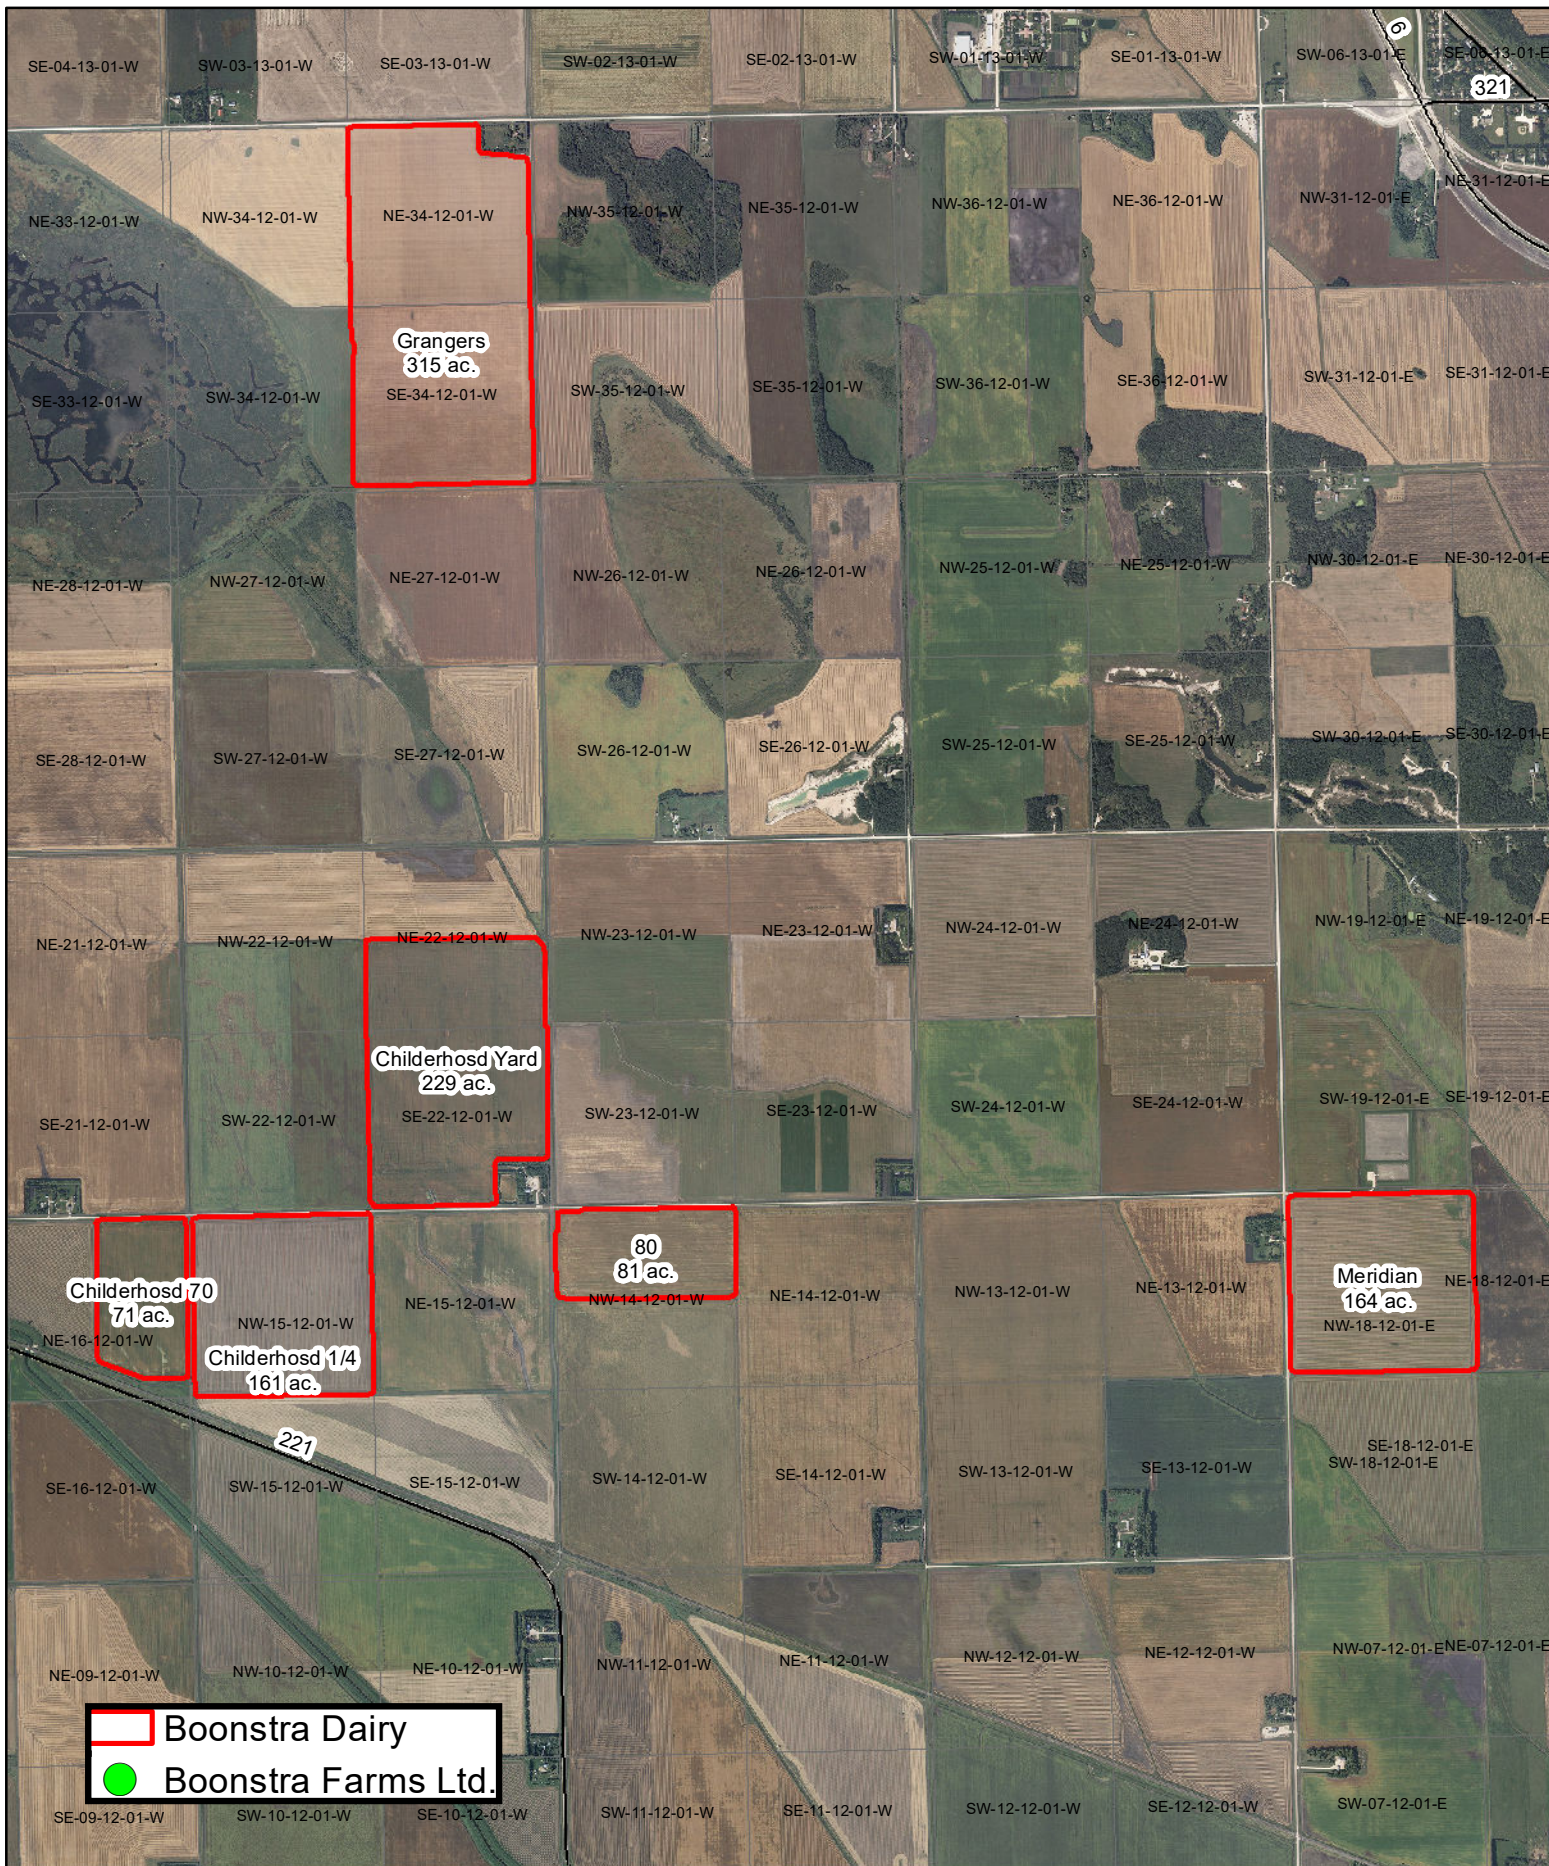

Manitoba Agriculture, Source: Esri, Maxar, GeoEye, Earthstar Geographics, CNES/Airbus DS, USDA, USGS, AeroGRID, IGN, and the GIS User Community

Legend

- ▭ Boonstra Dairy
- ▭ Boonstra Farms Ltd.

Boonstra Dairy Spread Fields

0 0.75 1.5 3 4.5 6 Miles

Boonstra Dairy Spread Fields (Central North Area)

Boonstra Dairy Spread Fields (Central South Area)

Boonstra Dairy Spread Fields (East Area)

2 Miles

Boonstra Dairy Spread Fields (North East Area)

 Boonstra Dairy
 Boonstra Farms Ltd.

Boonstra Dairy Spread Fields (South West Area)

Manitoba Agriculture, Source: Esri, Maxar, GeoEye, Earthstar Geographics, CNES/Airbus DS, USDA, USGS, AeroGRID, IGN, and the GIS User Community