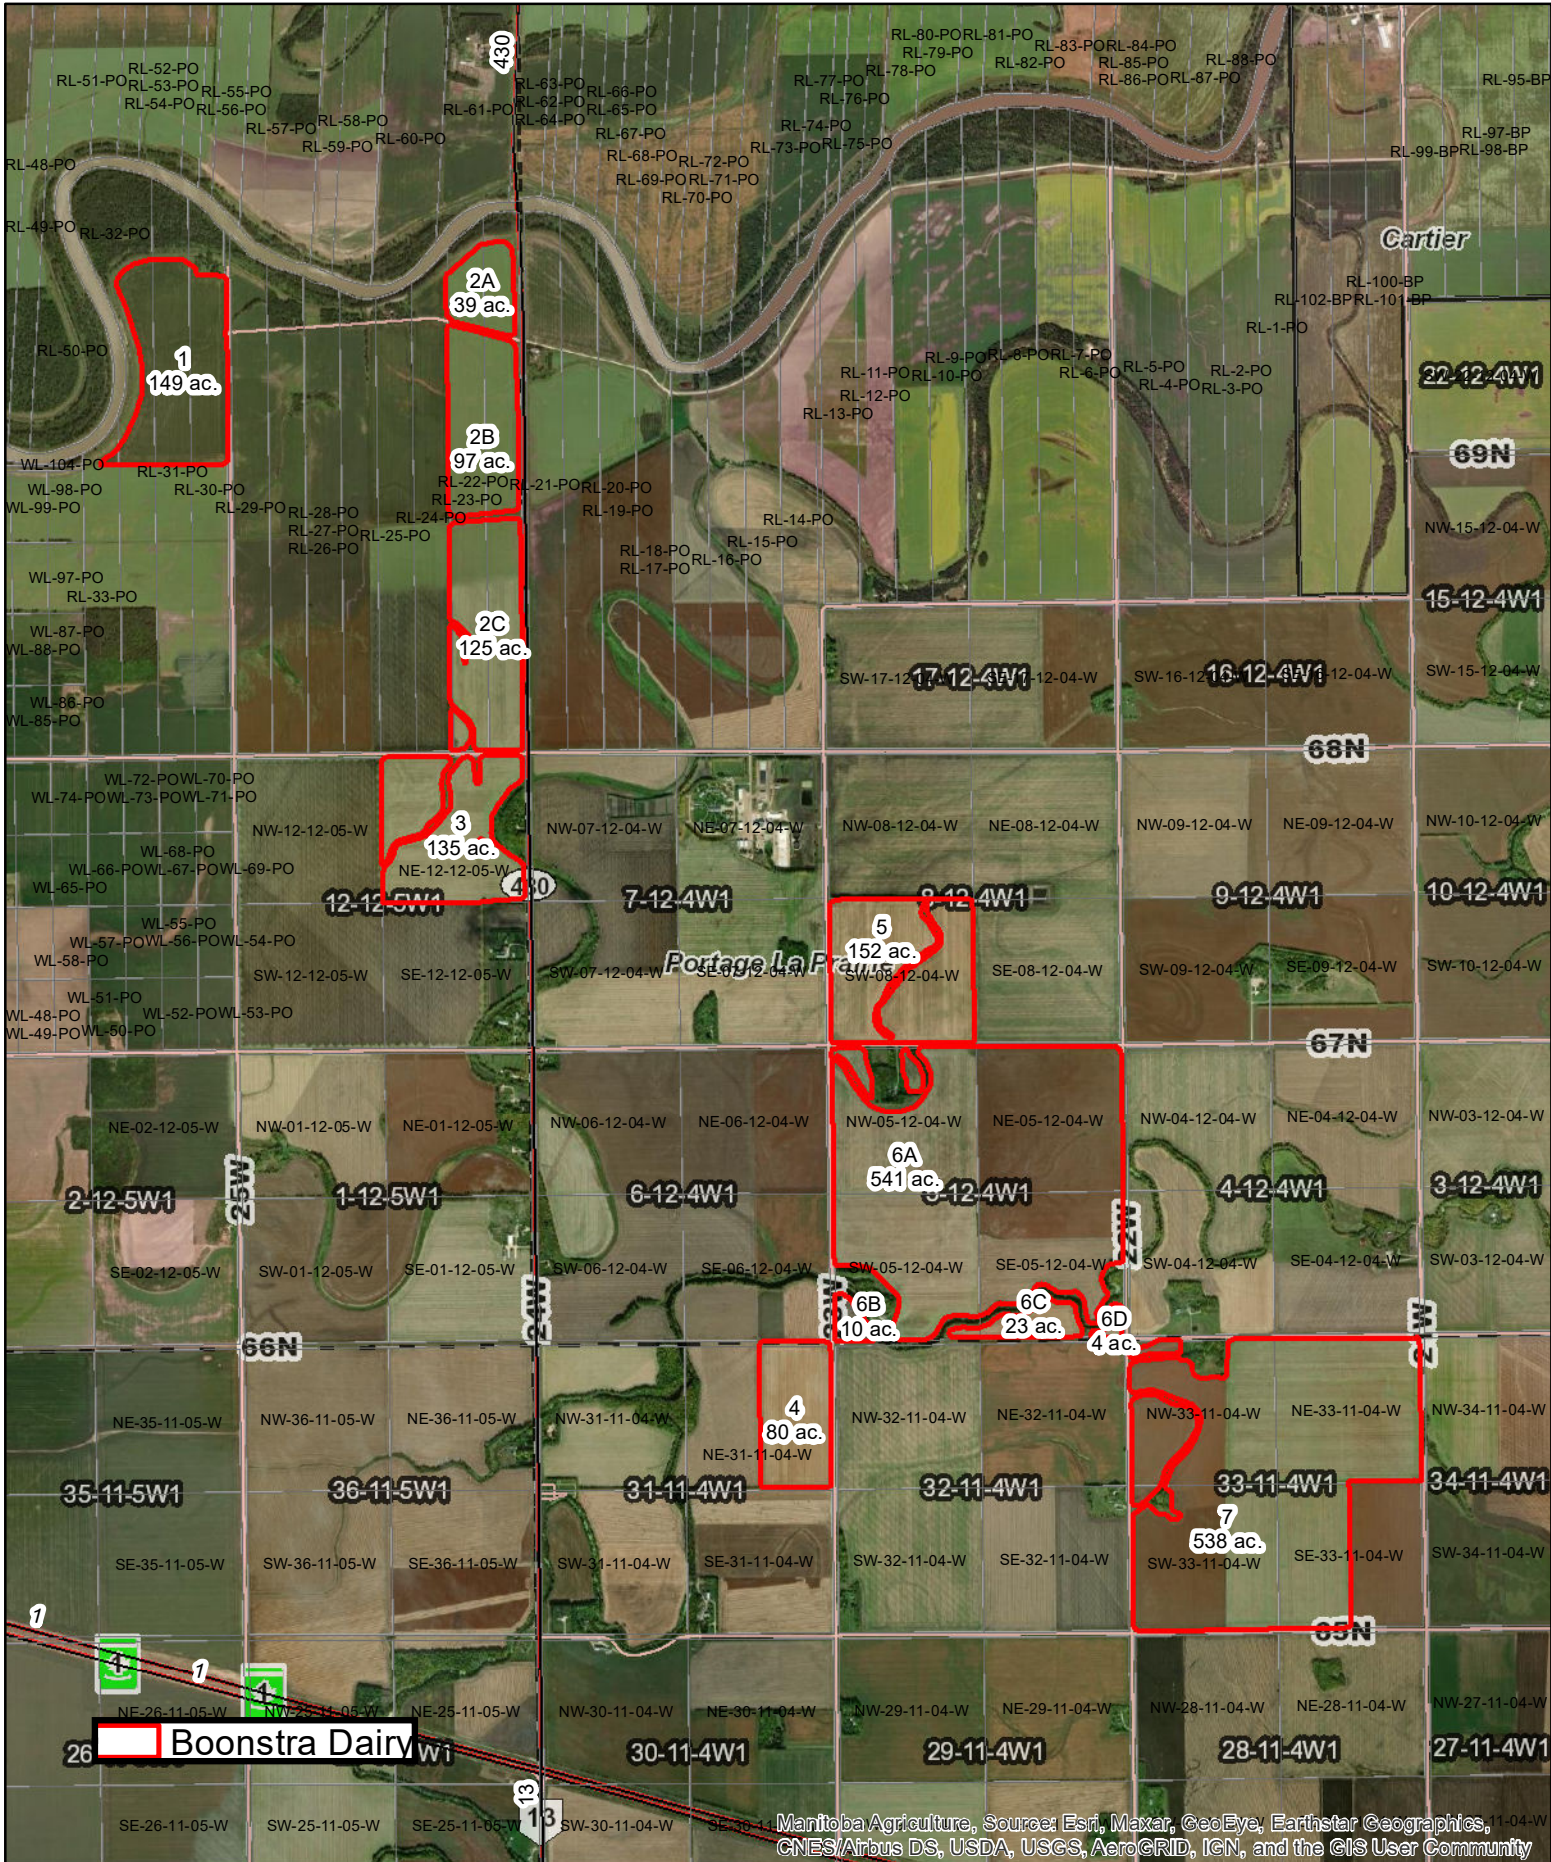

Manitoba Agriculture, Source: Esri, Maxar, GeoEye, Earthstar Geographics, CNES/Airbus DS, USDA, USGS, AeroGRID, IGN, and the GIS User Community

Legend

- ▭ Boonstra Dairy
- ▭ Boonstra Farms Ltd.

Boonstra Dairy Spread Fields

0 0.75 1.5 3 4.5 6 Miles

Boonstra Dairy Spread Fields (Central North Area)

Boonstra Dairy Spread Fields (Central South Area)

Boonstra Dairy Spread Fields (East Area)

2 Miles

Boonstra Dairy Spread Fields (North East Area)

 Boonstra Dairy
 Boonstra Farms Ltd.

Boonstra Dairy Spread Fields (South West Area)

Manitoba Agriculture, Source: Esri, Maxar, GeoEye, Earthstar Geographics, CNES/Airbus DS, USDA, USGS, AeroGRID, IGN, and the GIS User Community