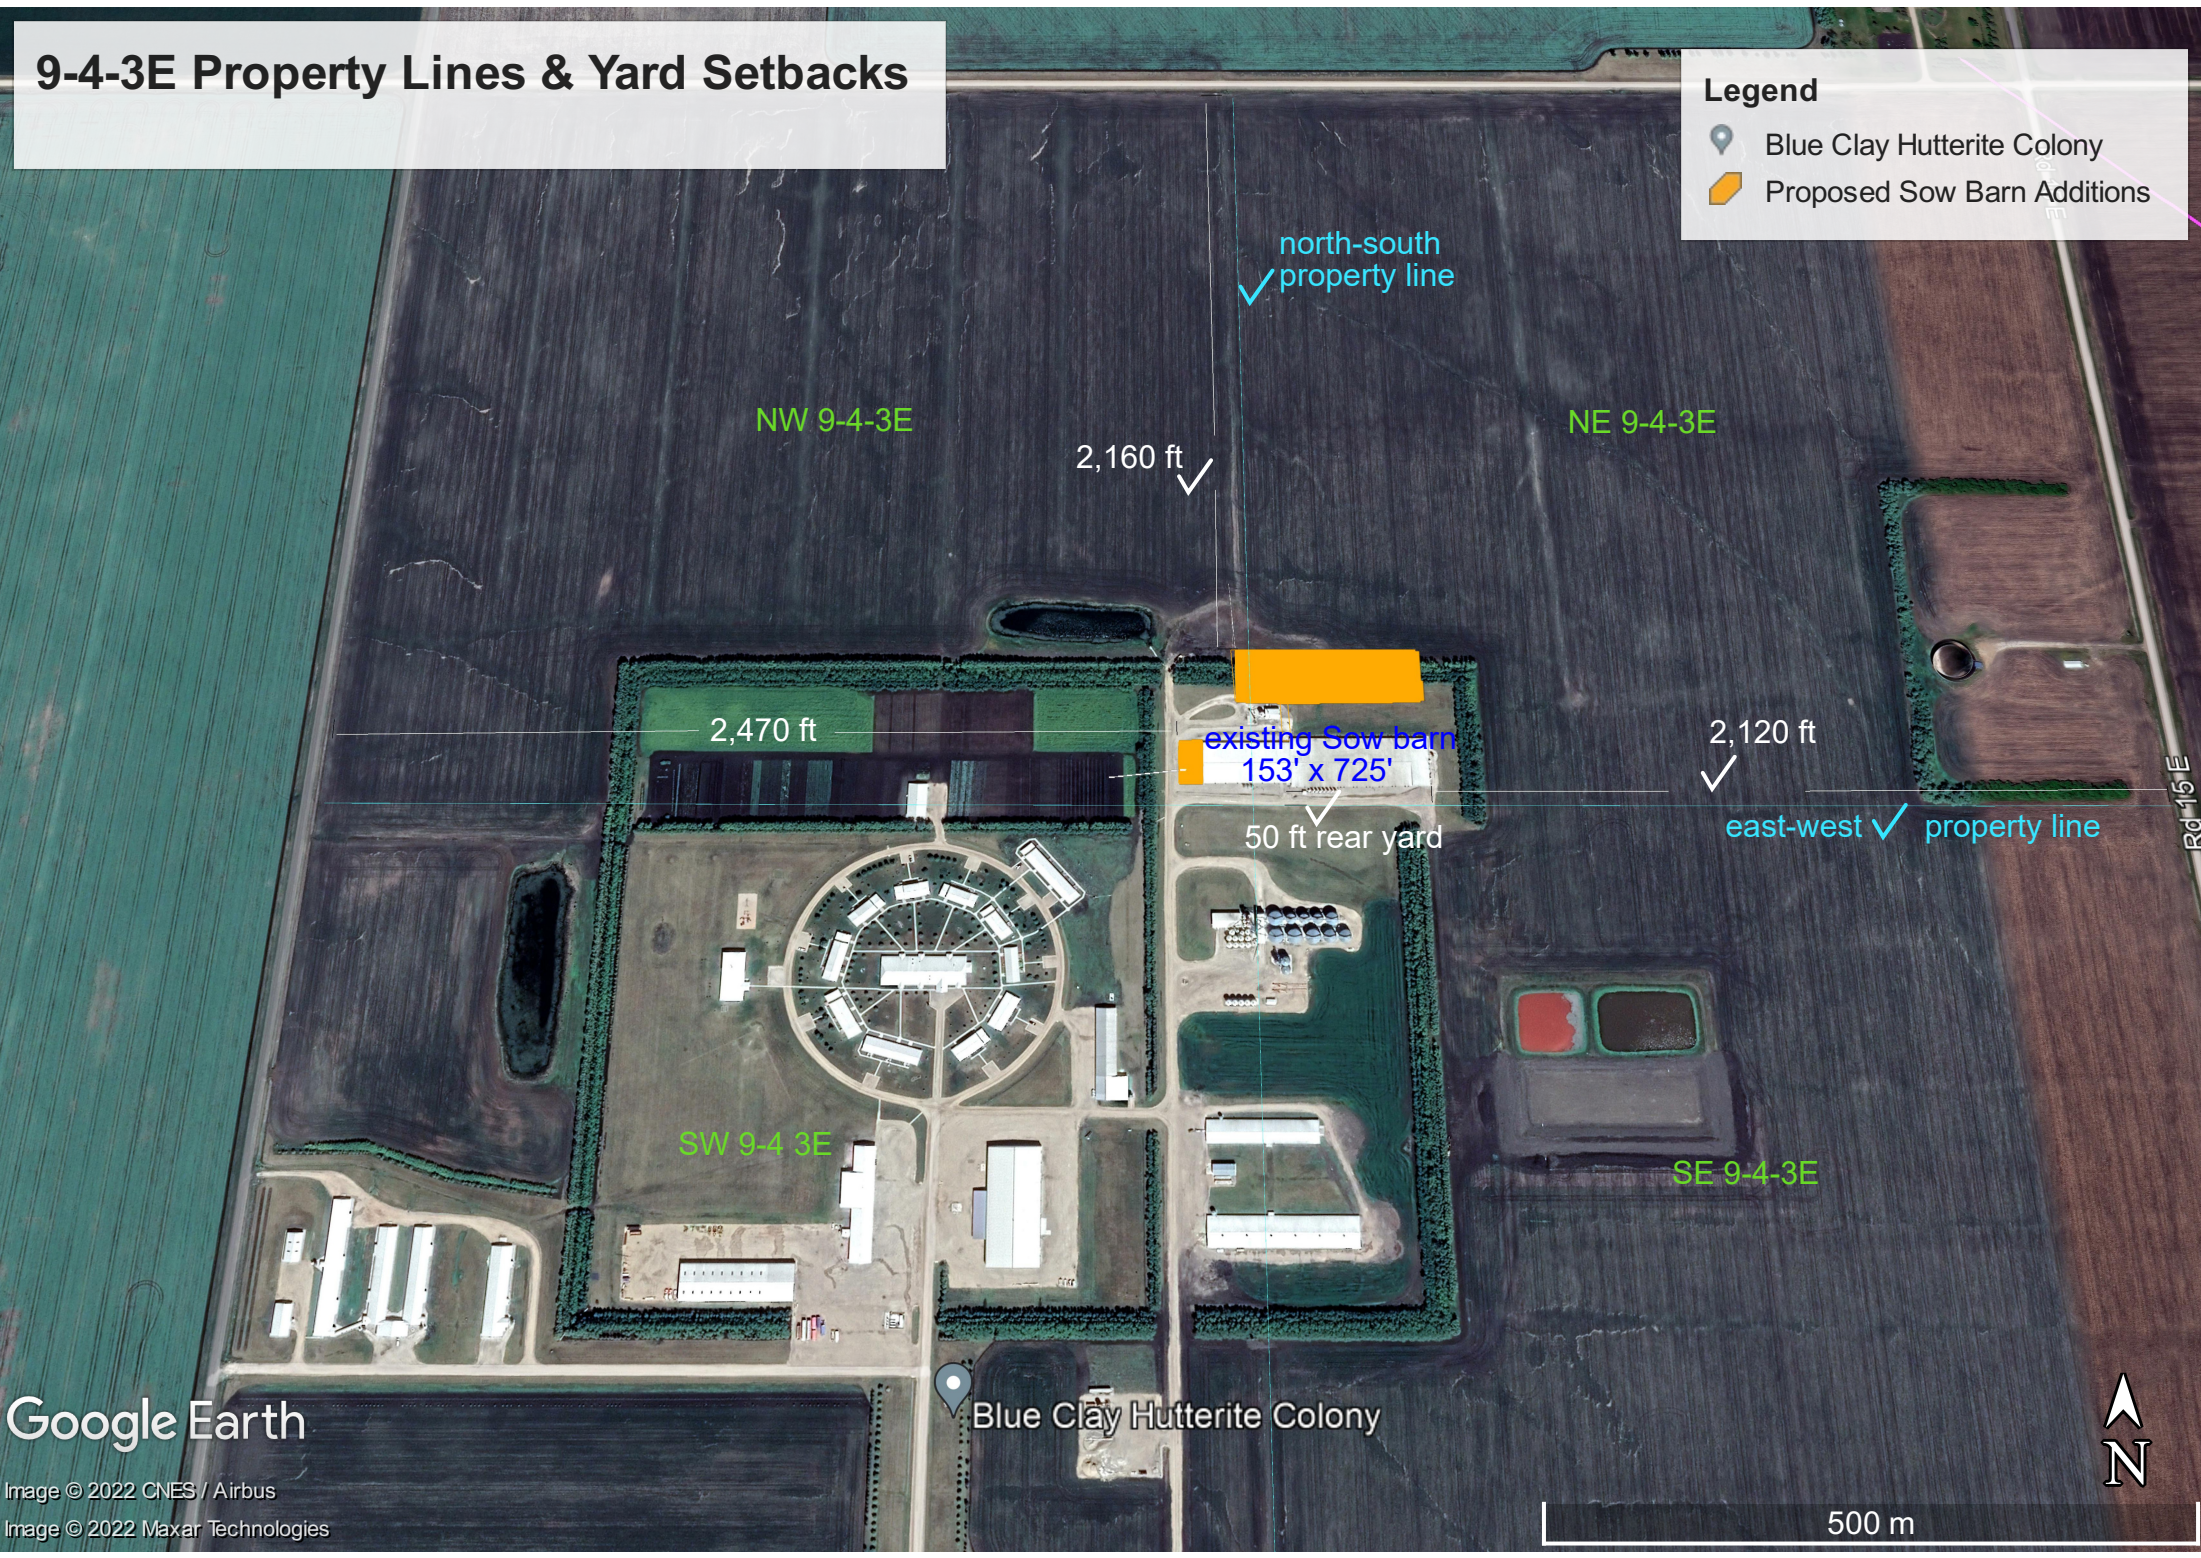

152' x 557'
Addition

75' x 129'
Extension

existing Sow Barn

Old Tank
Poultry Solid
Manure Compost Site

Residences

Shop

Feed Mill

Domestic Lagoon

Rd 19 N

700 m

Google Earth

Image © 2022 CNES / Airbus

Image © 2022 Maxar Technologies

9-4-3E Property Lines & Yard Setbacks

Legend

-  Blue Clay Hutterite Colony
-  Proposed Sow Barn Additions

NW 9-4-3E

NE 9-4-3E

SW 9-4-3E

SE 9-4-3E

north-south
✓ property line

2,120 ft
✓ east-west
property line

2,160 ft
✓

2,470 ft

existing Sow barn
153' x 725'

50 ft rear yard

Google Earth

Blue Clay Hutterite Colony

500 m

Image © 2022 CNES / Airbus
Image © 2022 Maxar Technologies