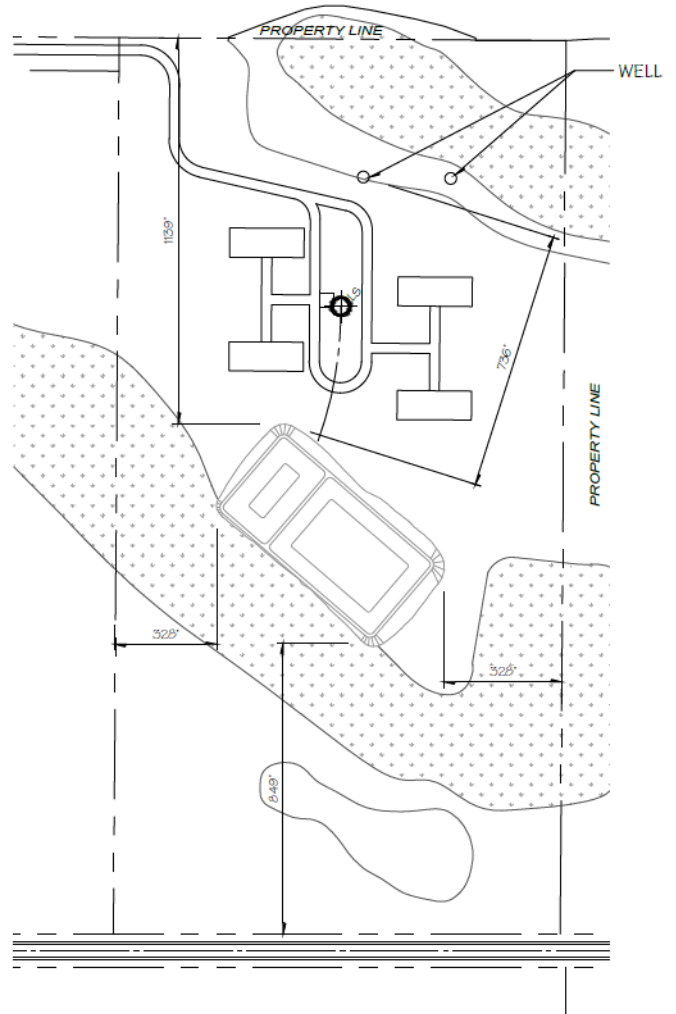

SITE PLAN - OVERALL

LEGEND

INDICATES MANURE LIFT STATION LOCATION

SITE PLAN - DETAIL