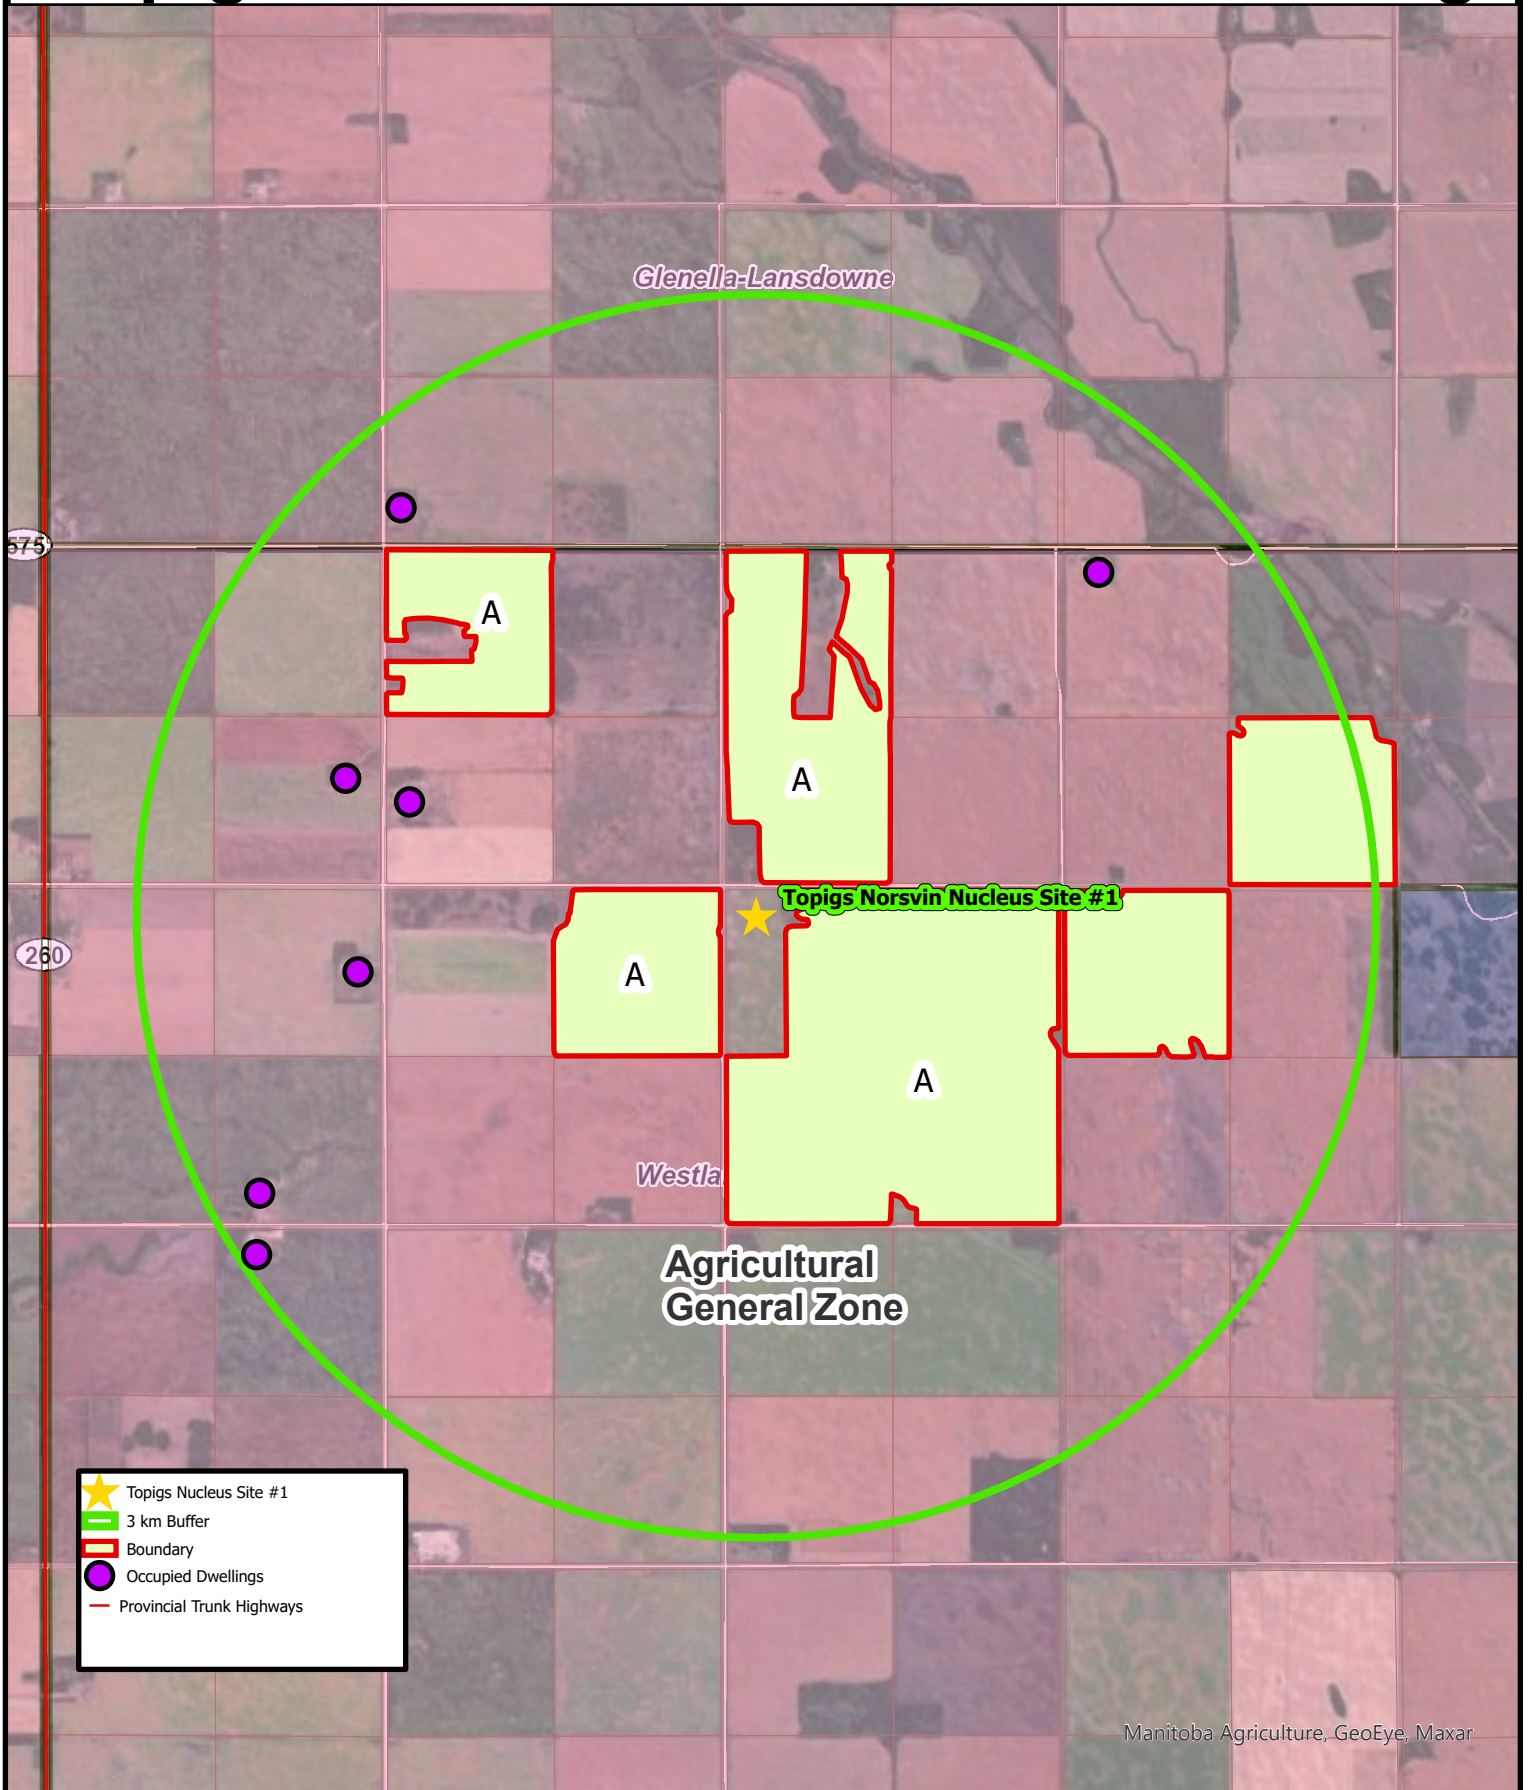

# Topigs Norsvin Nucleus Site #1 - Land Use

Manitoba Agriculture, GeoEye, Maxar

# Topigs Norsvin Nucleus Site #1 - Dev Plan

- ★ Topigs Nucleus Site #1
- 3 km Buffer
- Boundary
- Occupied Dwellings
- Provincial Trunk Highways

Manitoba Agriculture, GeoEye, Maxar

# Topigs Norsvin Nucleus Site #1 - Zoning

- ★ Topigs Nucleus Site #1
- 3 km Buffer
- Boundary
- Occupied Dwellings
- Provincial Trunk Highways

Manitoba Agriculture, GeoEye, Maxar