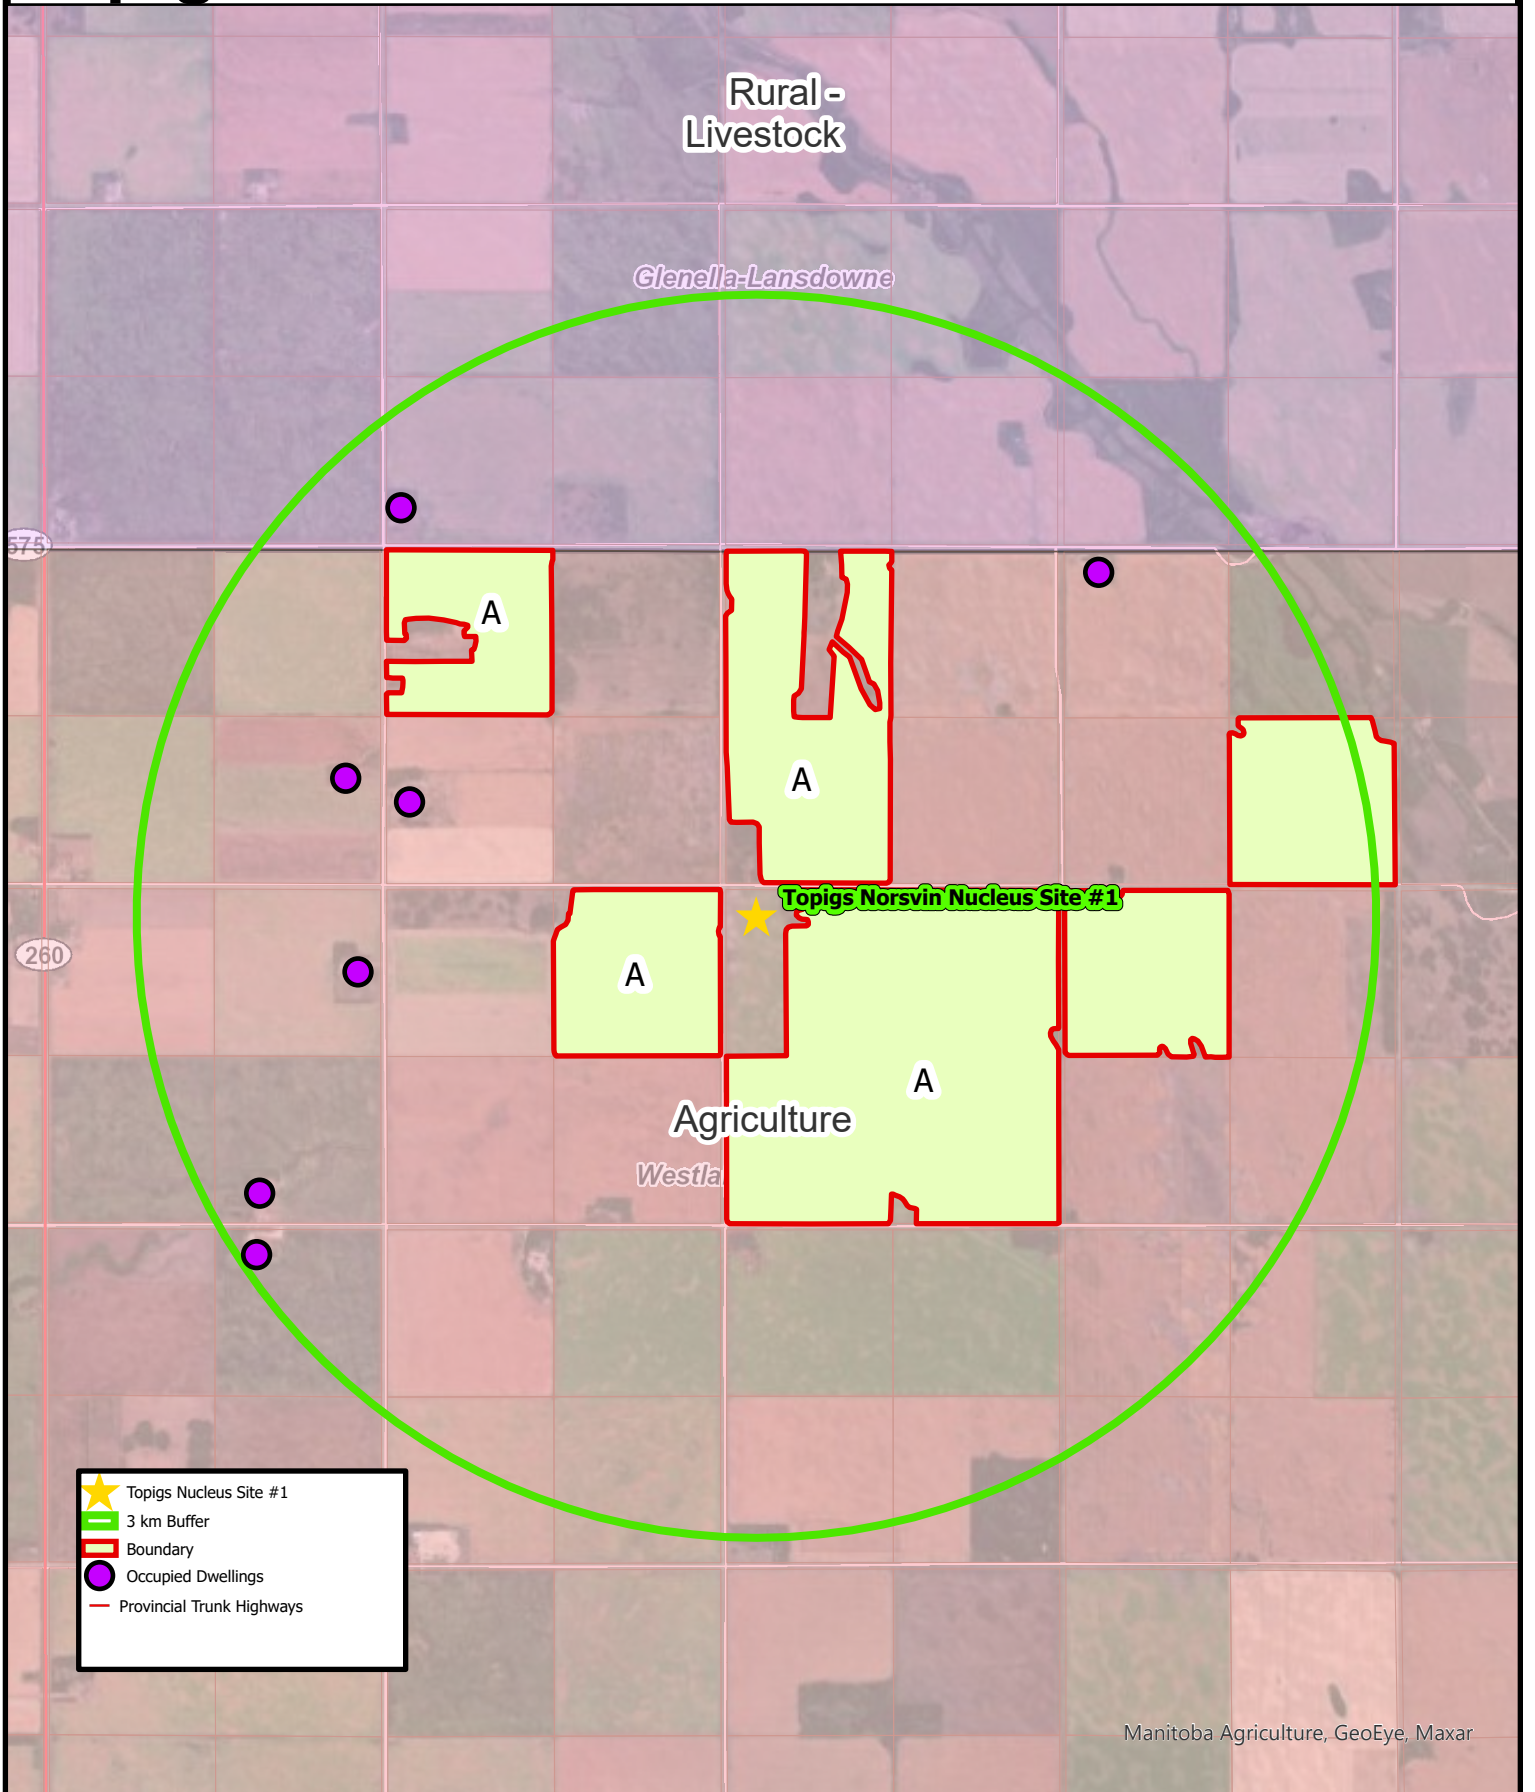

# Topigs Norsvin Nucleus Site #1 - Land Use

Manitoba Agriculture, GeoEye, Maxar

# Topigs Norsvin Nucleus Site #1 - Dev Plan

- ★ Topigs Nucleus Site #1
- 3 km Buffer
- Boundary
- Occupied Dwellings
- Provincial Trunk Highways

Manitoba Agriculture, GeoEye, Maxar

# Topigs Norsvin Nucleus Site #1 - Zoning

- ★ Topigs Nucleus Site #1
- 3 km Buffer
- Boundary
- Occupied Dwellings
- Provincial Trunk Highways

Manitoba Agriculture, GeoEye, Maxar