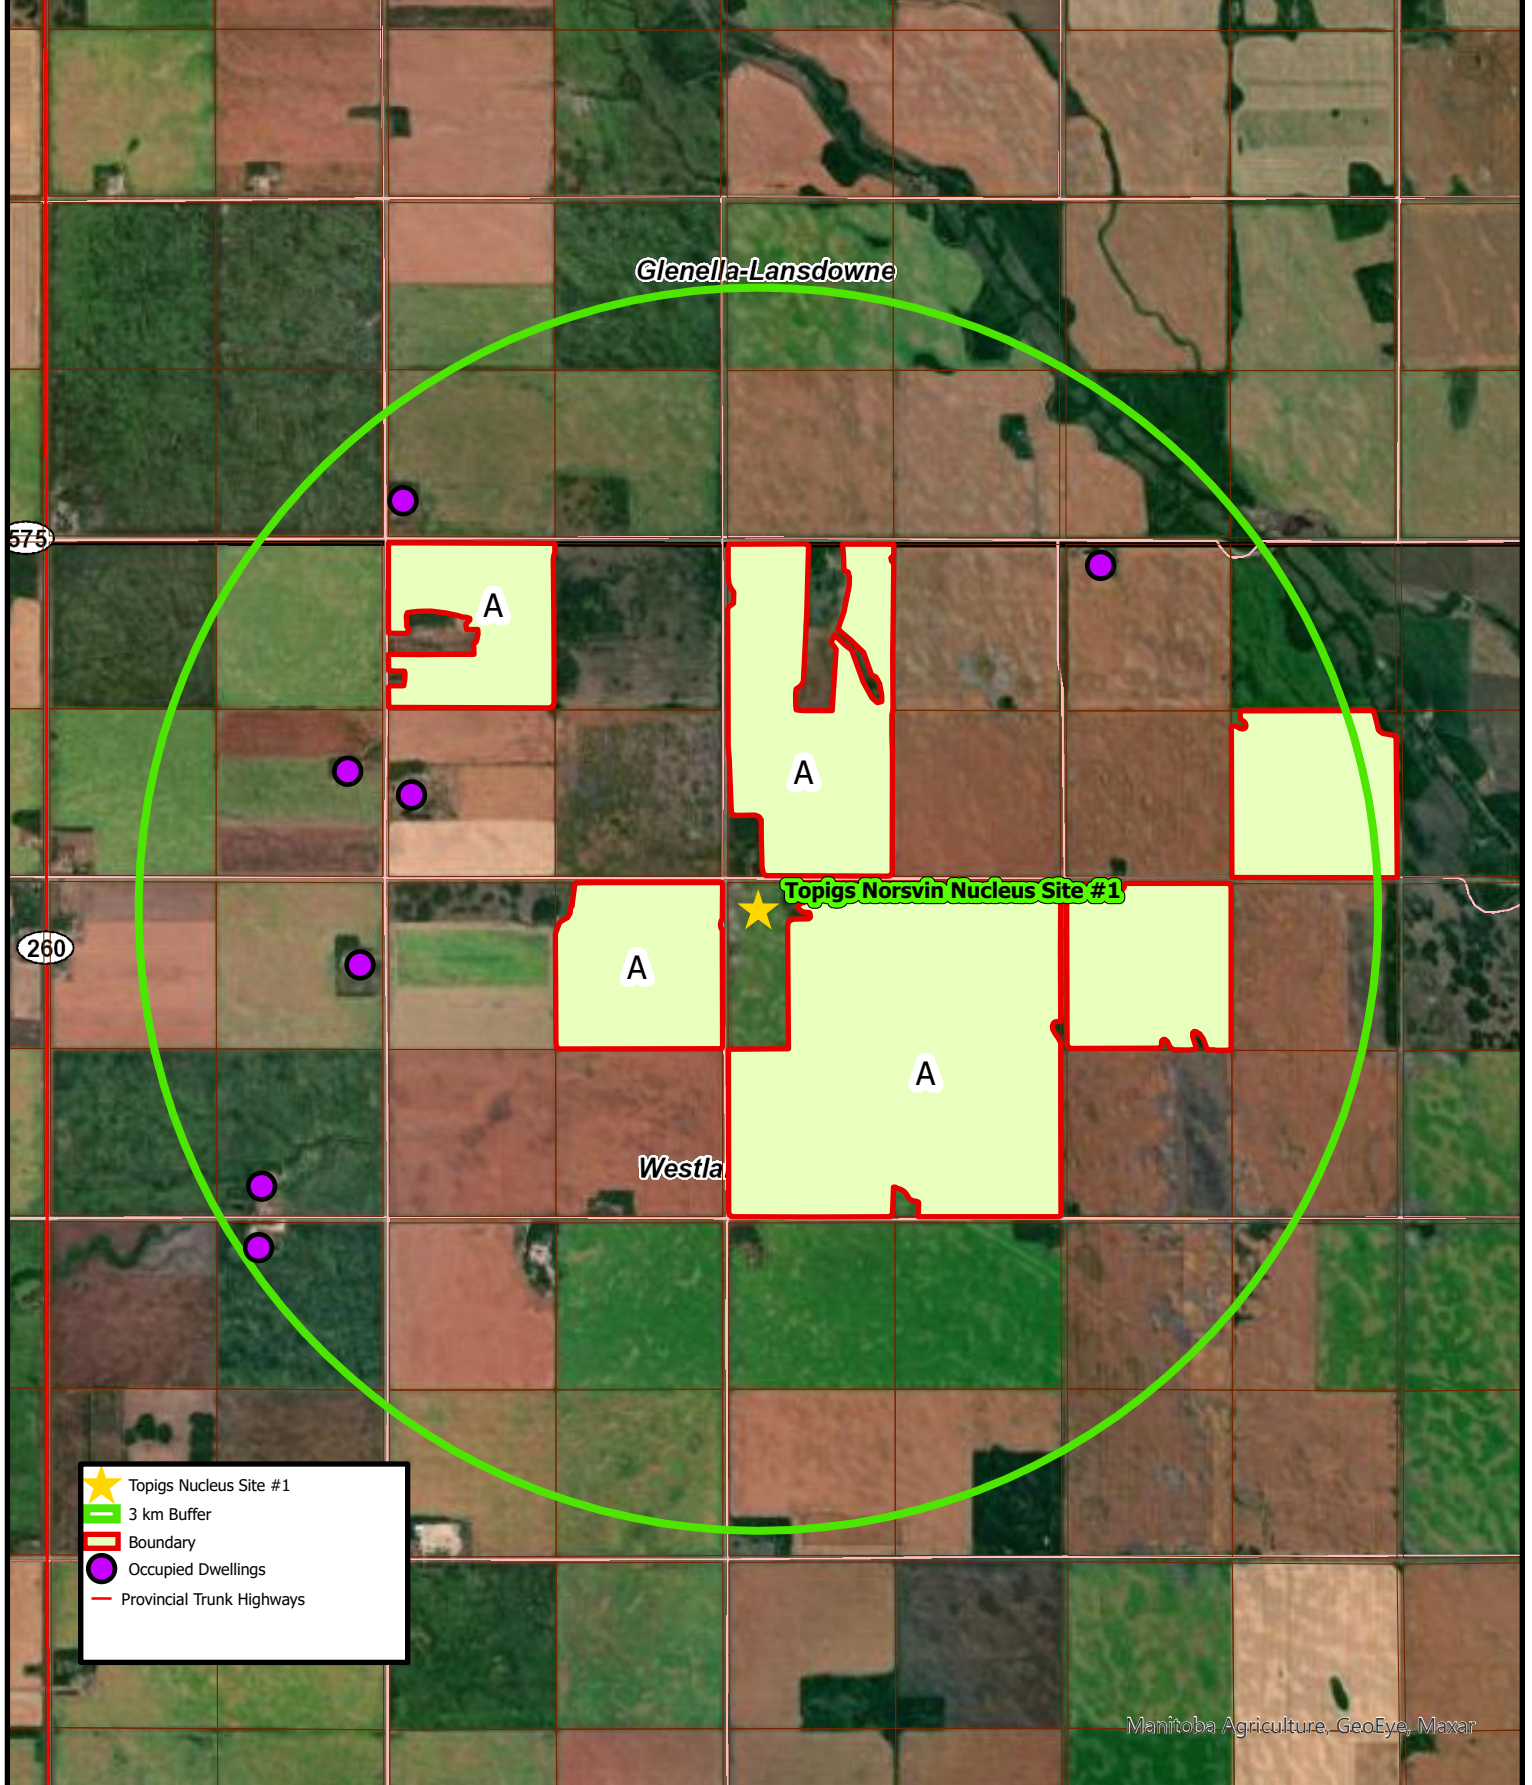

# Topigs Norsvin Nucleus Site #1 - Land Use

Manitoba Agriculture, GeoEye, Maxar

# Topigs Norsvin Nucleus Site #1 - Dev Plan

- ★ Topigs Nucleus Site #1
- 3 km Buffer
- Boundary
- Occupied Dwellings
- Provincial Trunk Highways

Manitoba Agriculture, GeoEye, Maxar

# Topigs Norsvin Nucleus Site #1 - Zoning

- ★ Topigs Nucleus Site #1
- 3 km Buffer
- Boundary
- Occupied Dwellings
- Provincial Trunk Highways

Manitoba Agriculture, GeoEye, Maxar