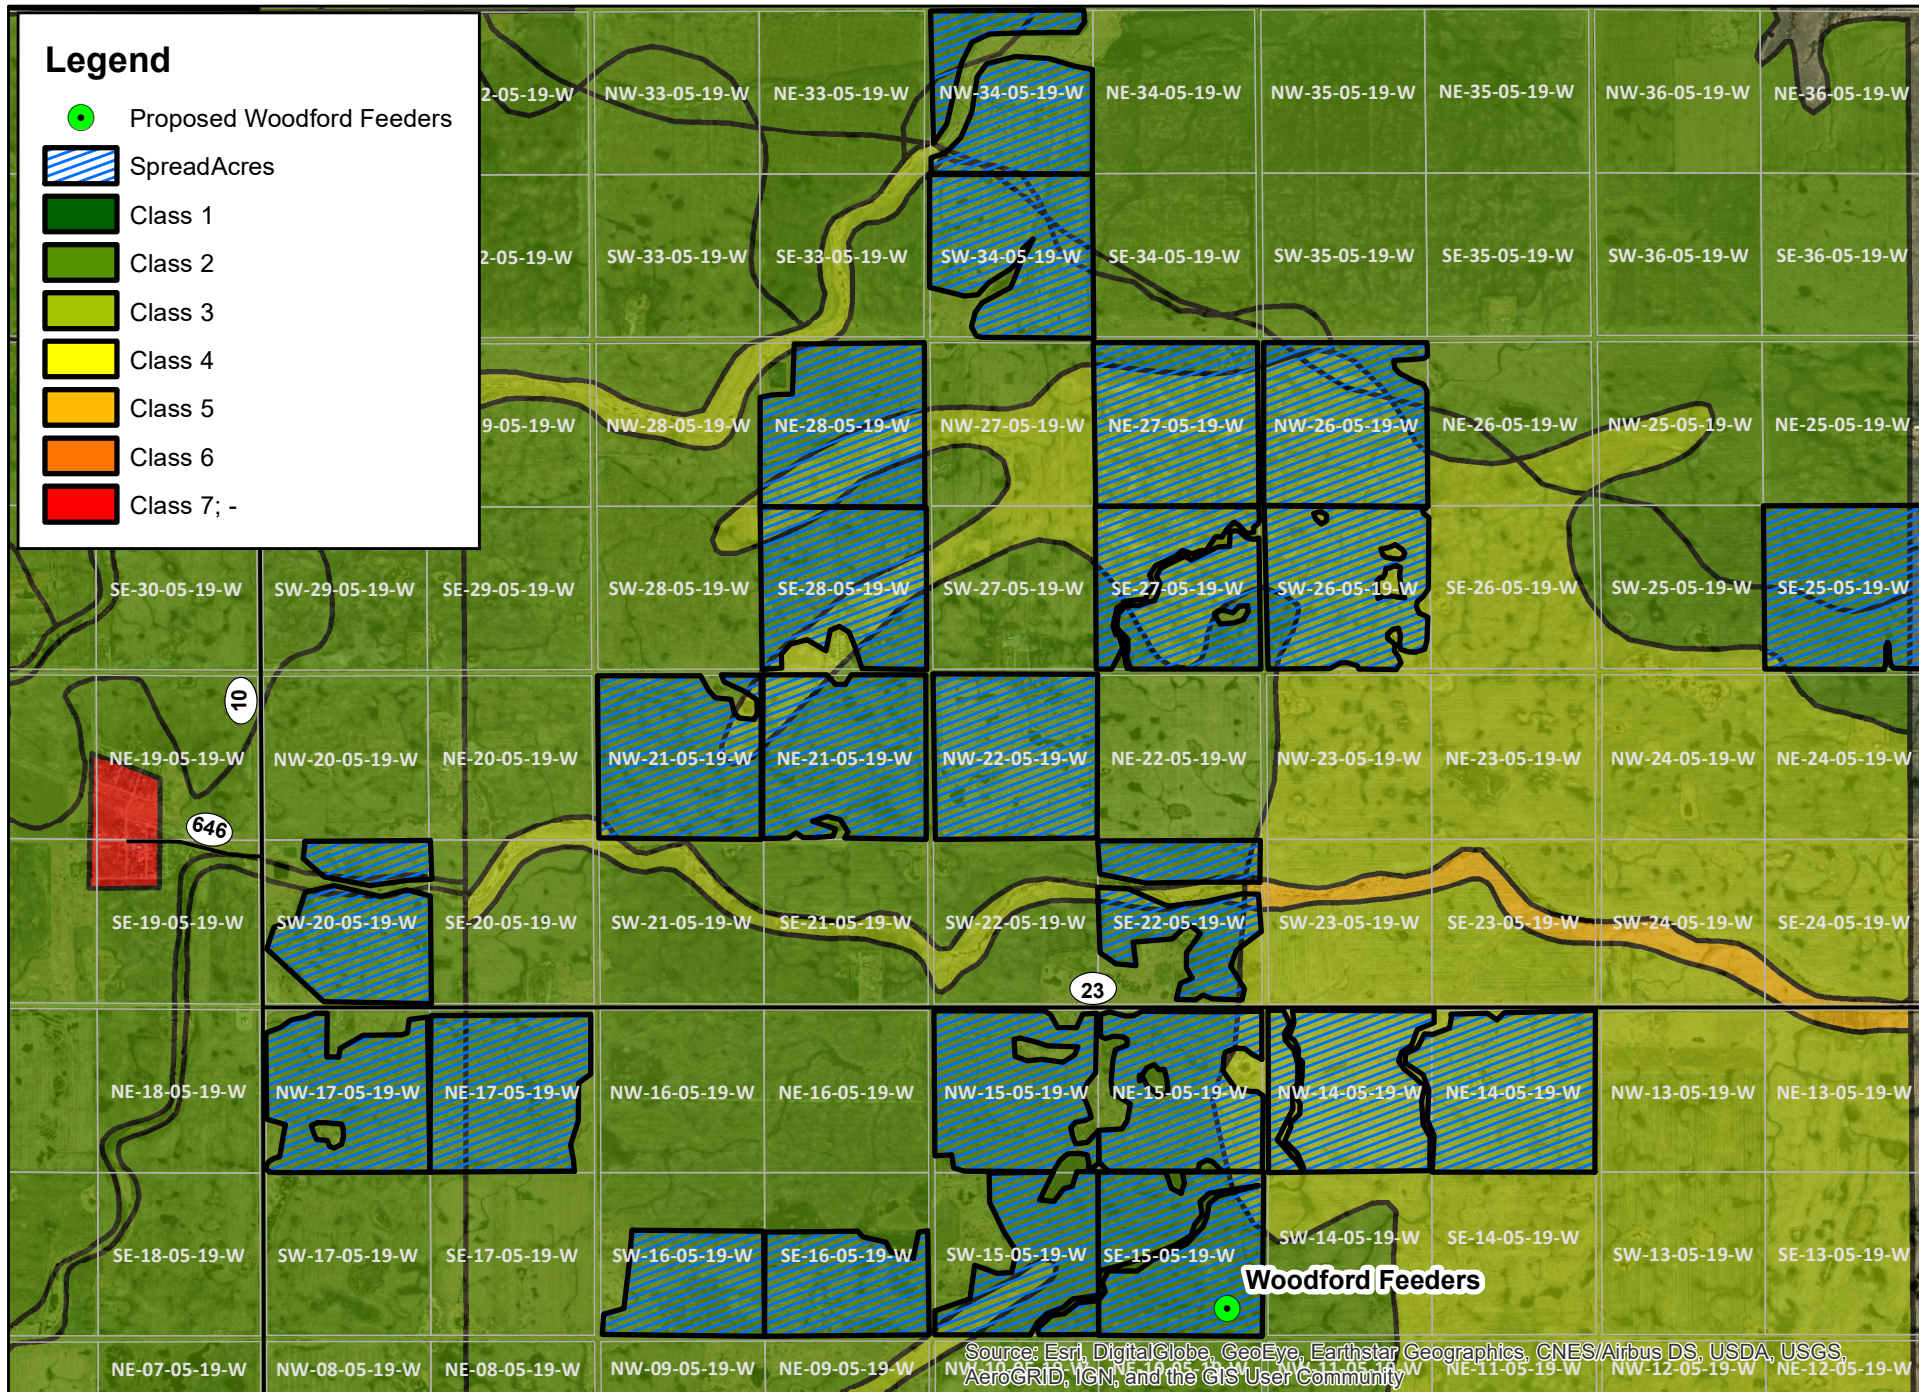

Proposed Woodford Feeders - Spread Field Map

Source: Esri, DigitalGlobe, GeoEye, Earthstar Geographics, CNES/Airbus DS, USDA, USGS, AeroGRID, IGN, and the GIS User Community

Prepared by:
 Kieran Hamm
 Nutrient Management Coordinator
 HyLife Ltd.