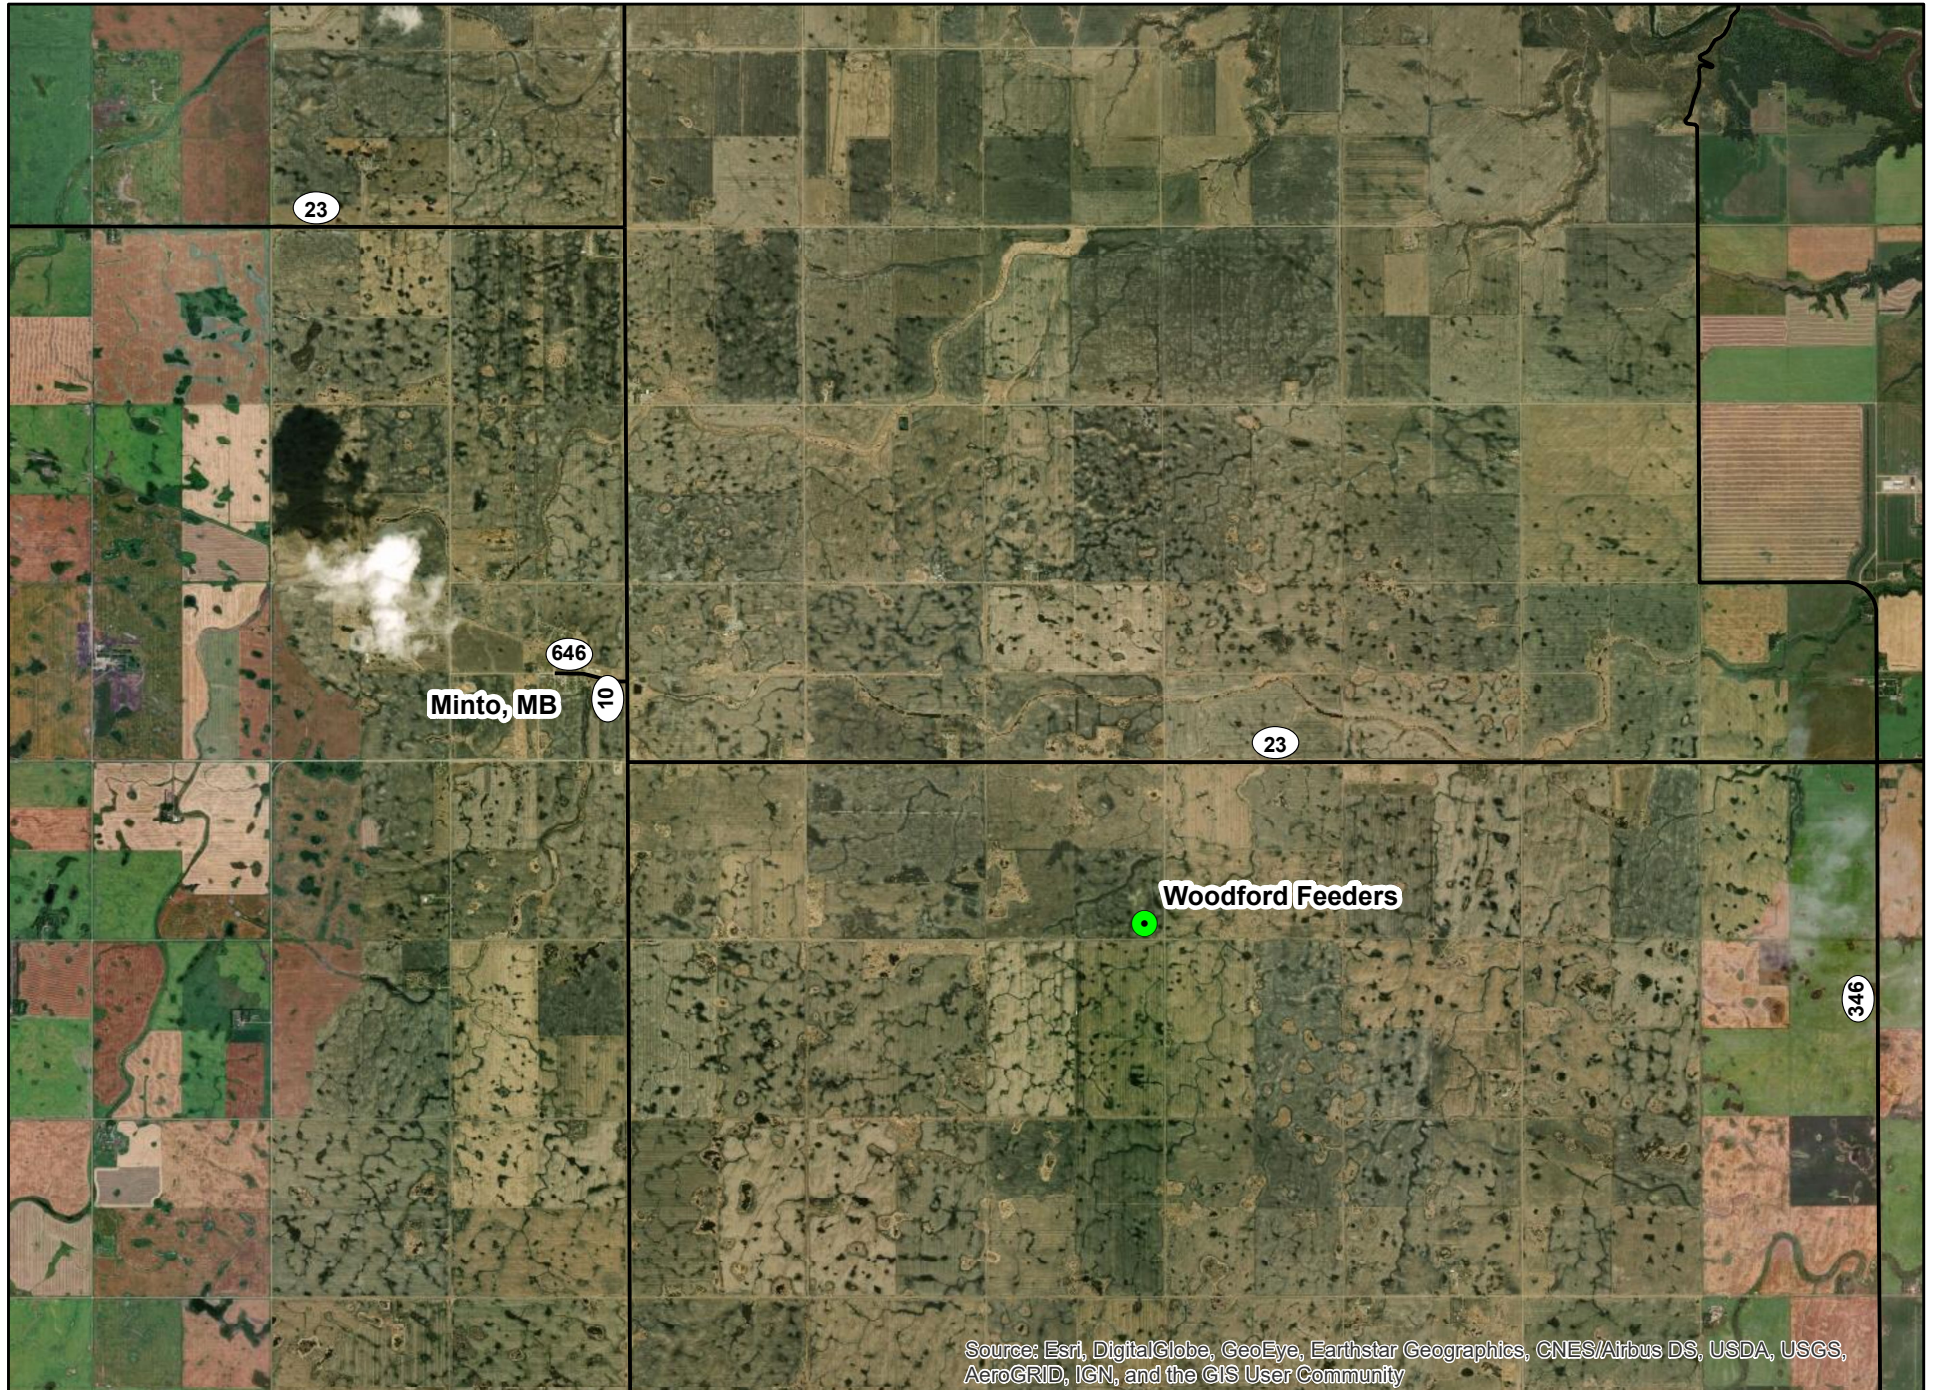

# RM of Grassland - Proposed Site

Source: Esri, DigitalGlobe, GeoEye, Earthstar Geographics, CNES/Airbus DS, USDA, USGS, AeroGRID, IGN, and the GIS User Community

Prepared by:  
Kieran Hamm  
Nutrient Management Coordinator  
HyLife Ltd.