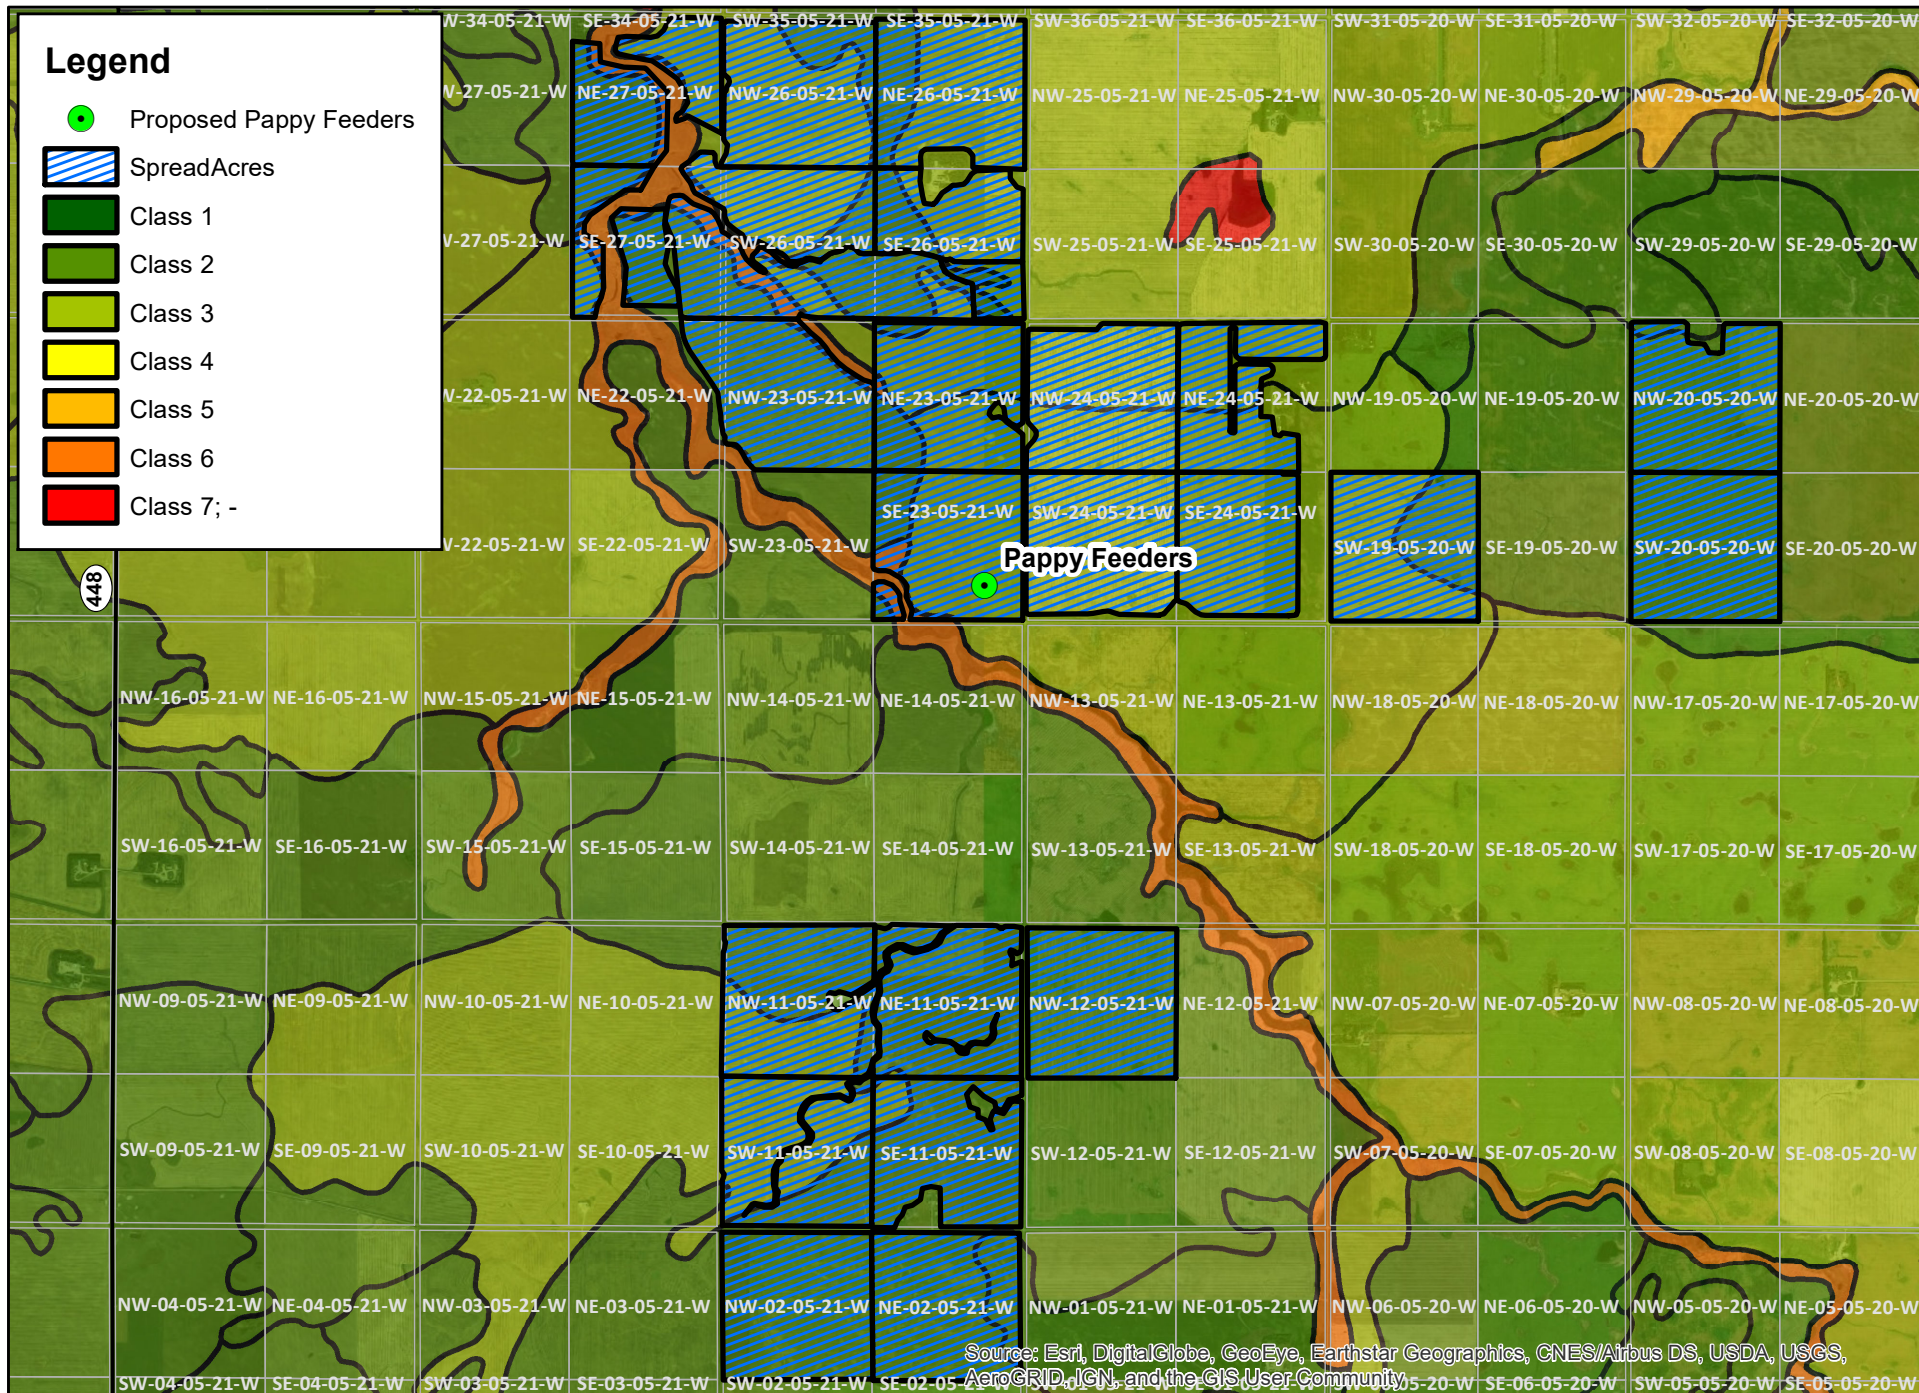

# Proposed Pappy Feeders - Spread Field Map

Prepared by:  
Kieran Hamm  
Nutrient Management Coordinator  
HyLife Ltd.