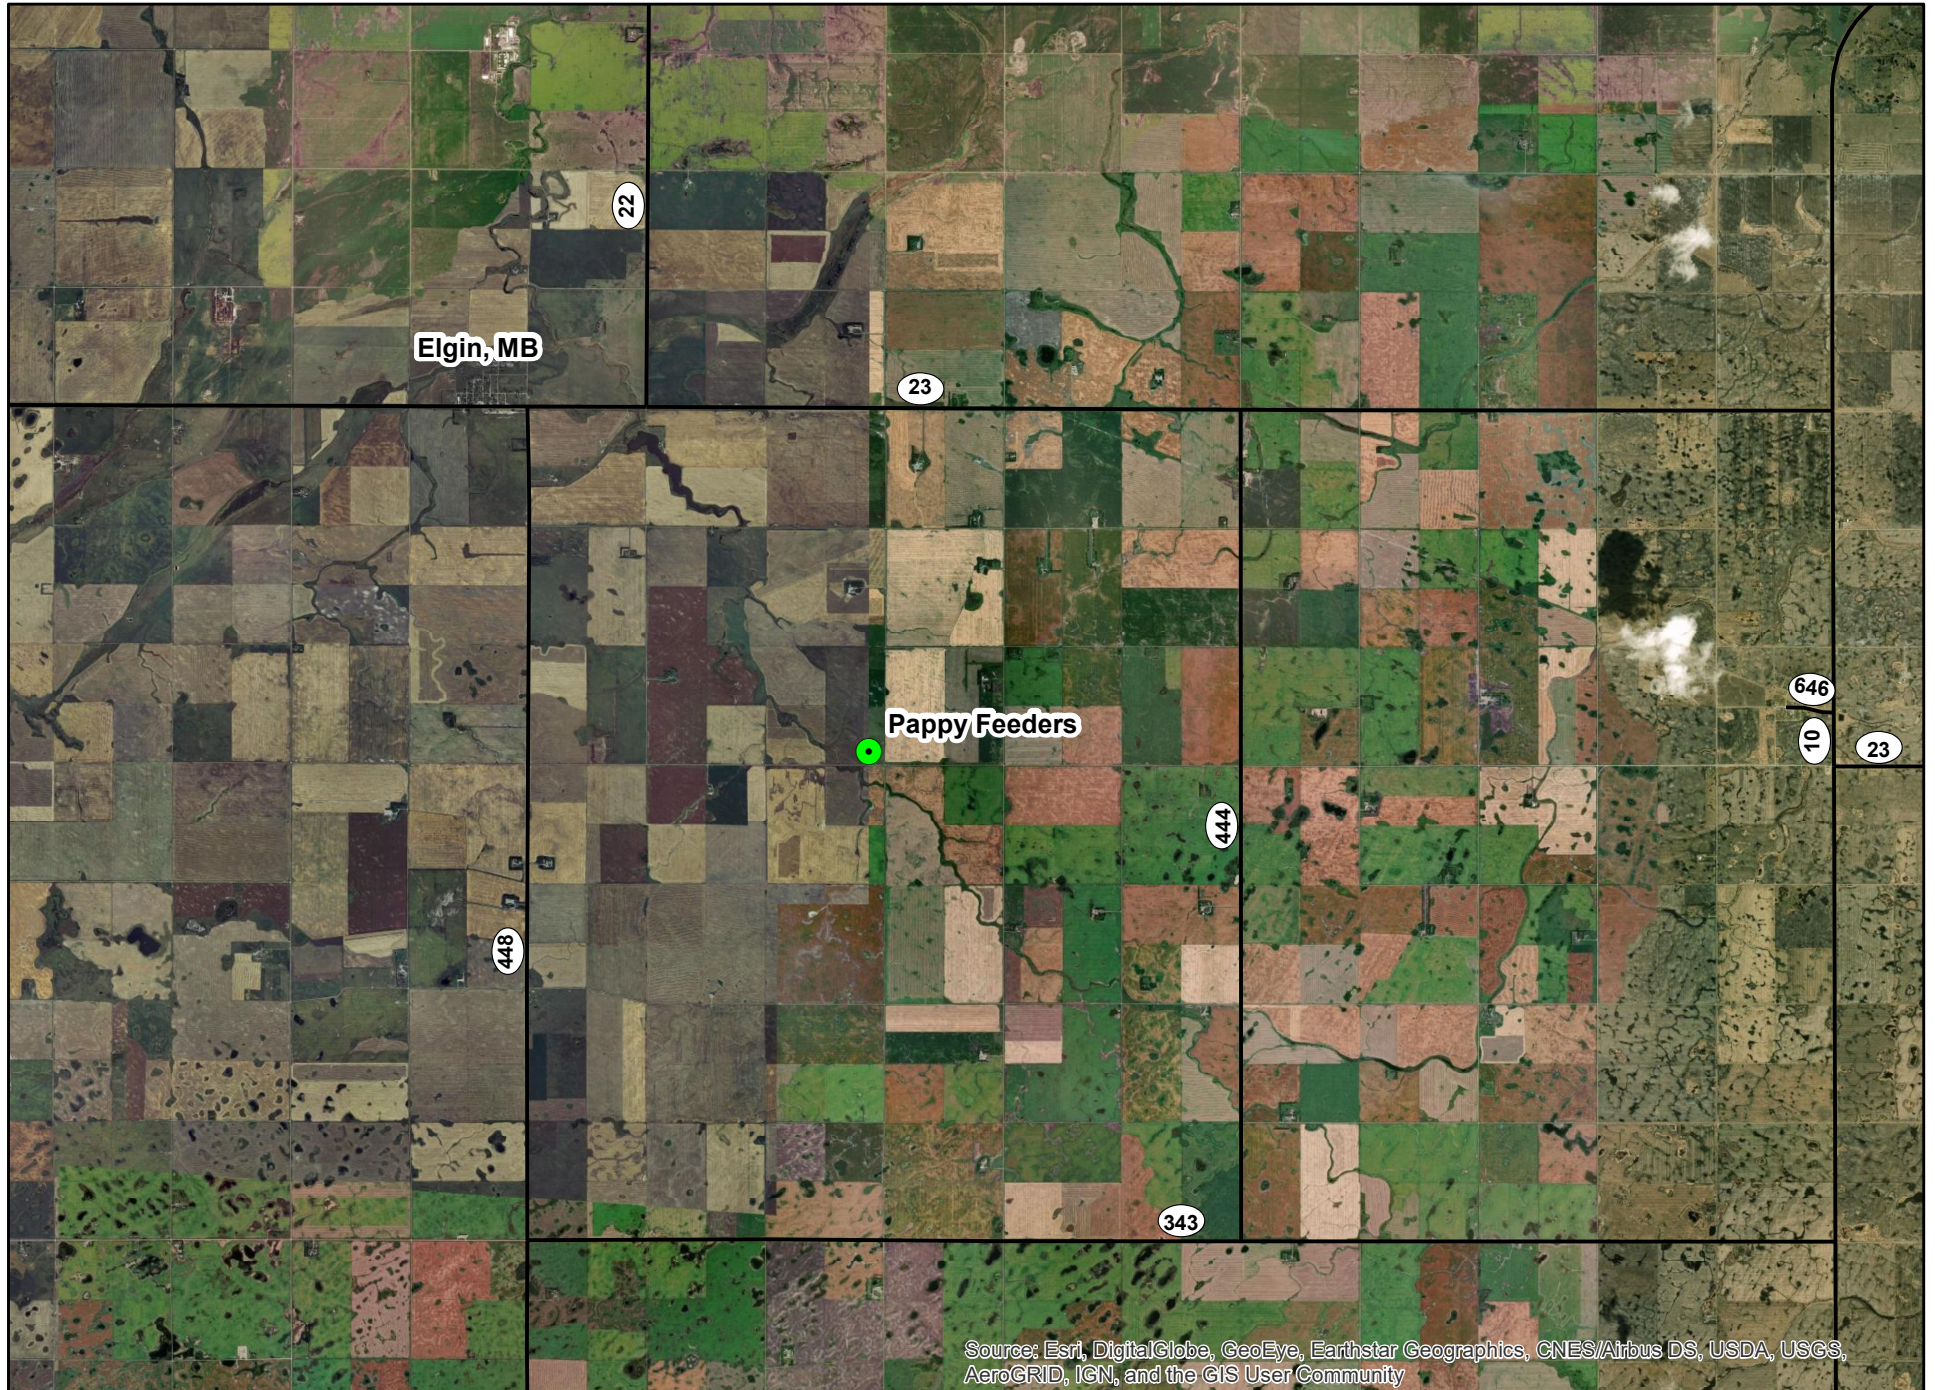

RM Grasslands - Proposed Pappy Feeders

Prepared by:
Kieran Hamm
Nutrient Management Coordinator
HyLife Ltd.