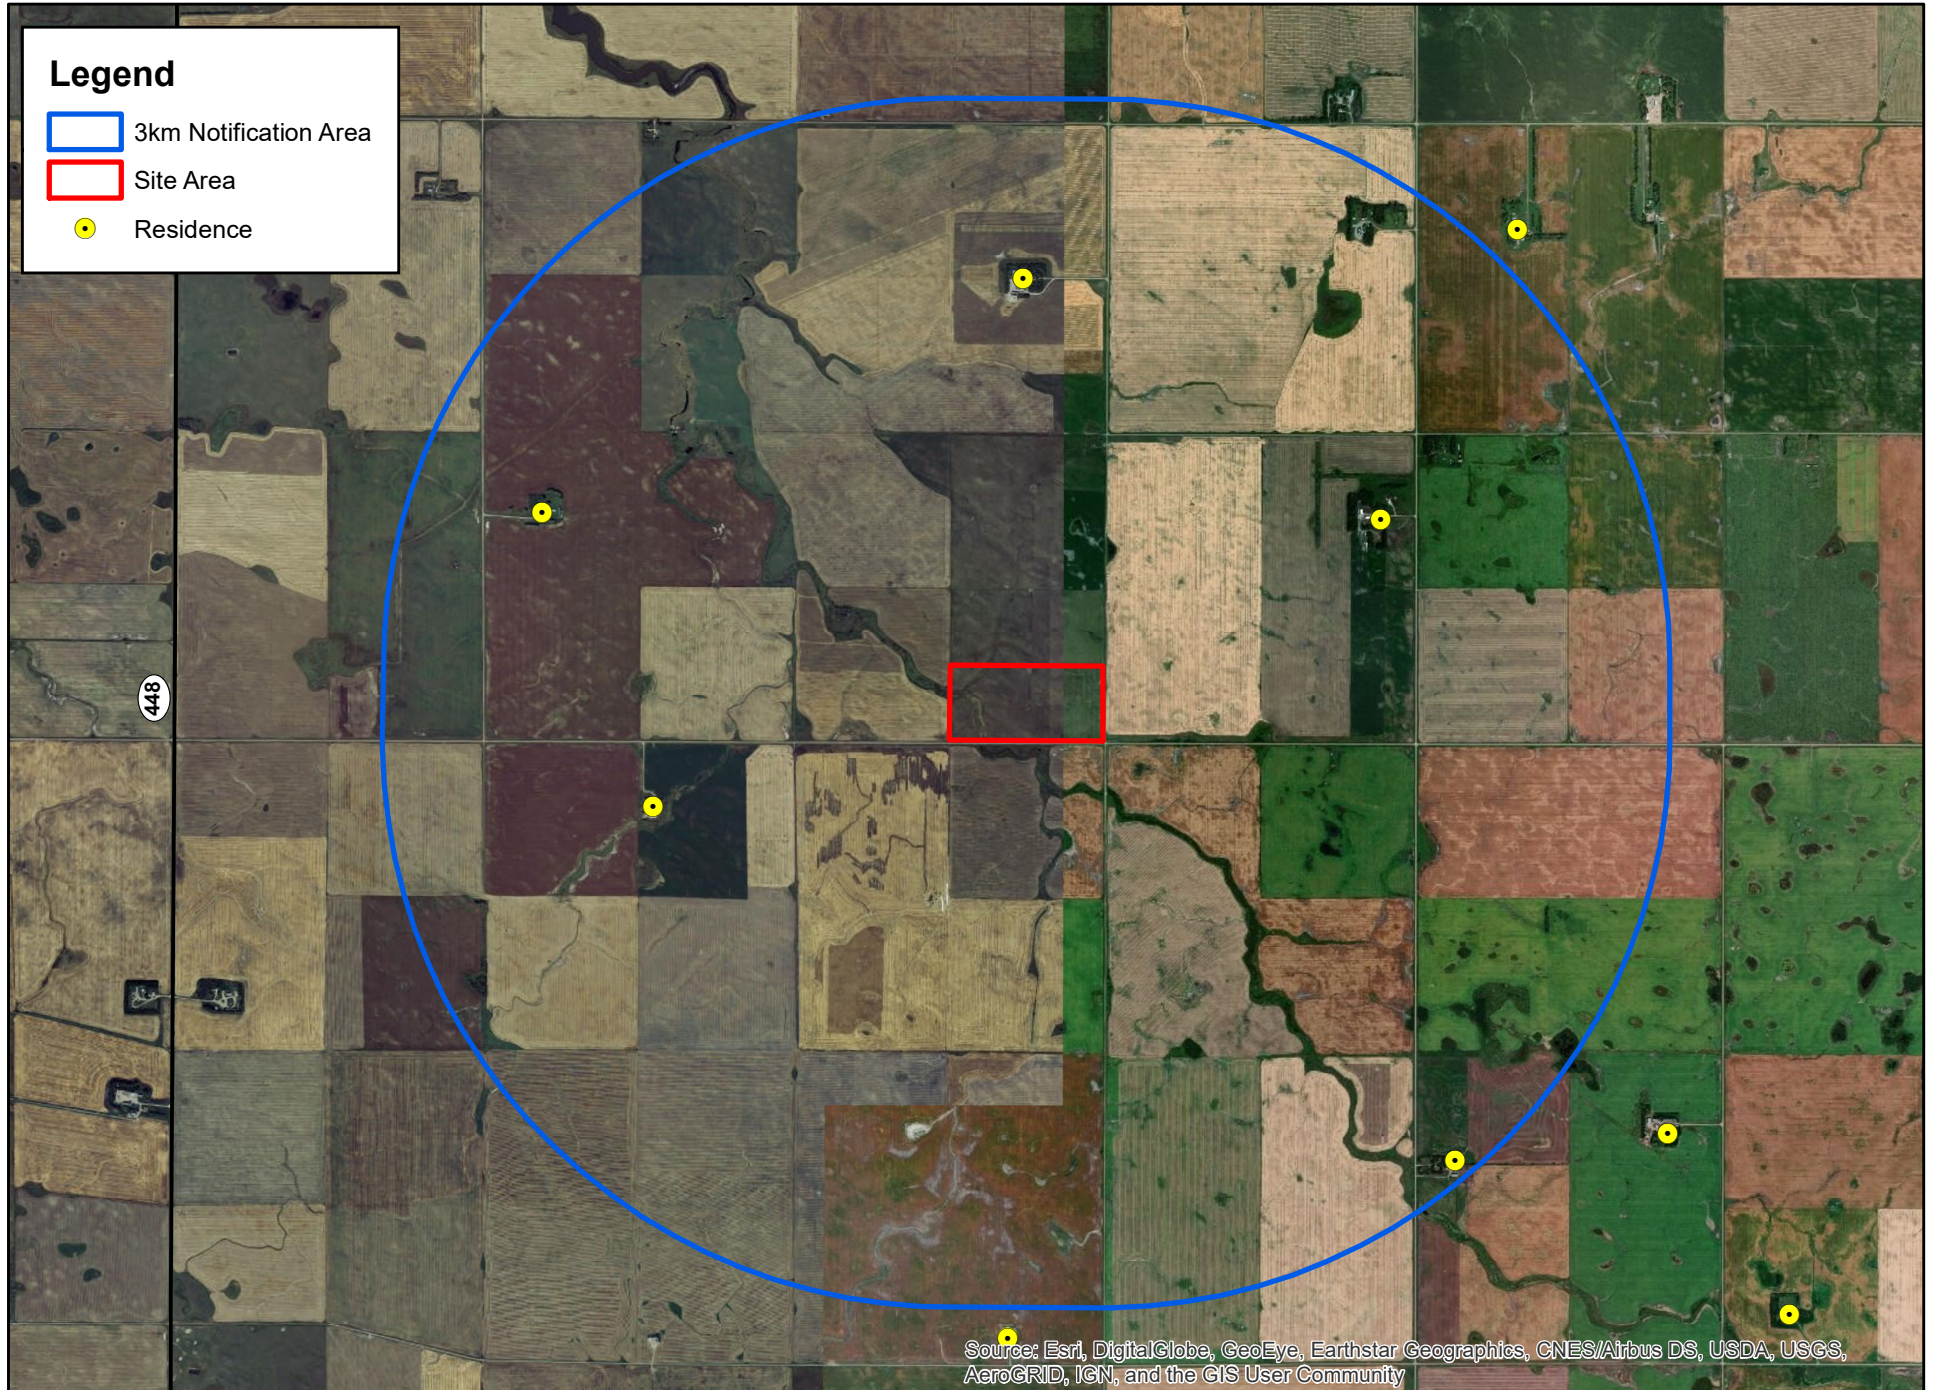

Proposed Pappy Feeders - Land Use Map

Legend

-  3km Notification Area
-  Site Area
-  Residence

Source: Esri, DigitalGlobe, GeoEye, Earthstar Geographics, CNES/Airbus DS, USDA, USGS, AeroGRID, IGN, and the GIS User Community