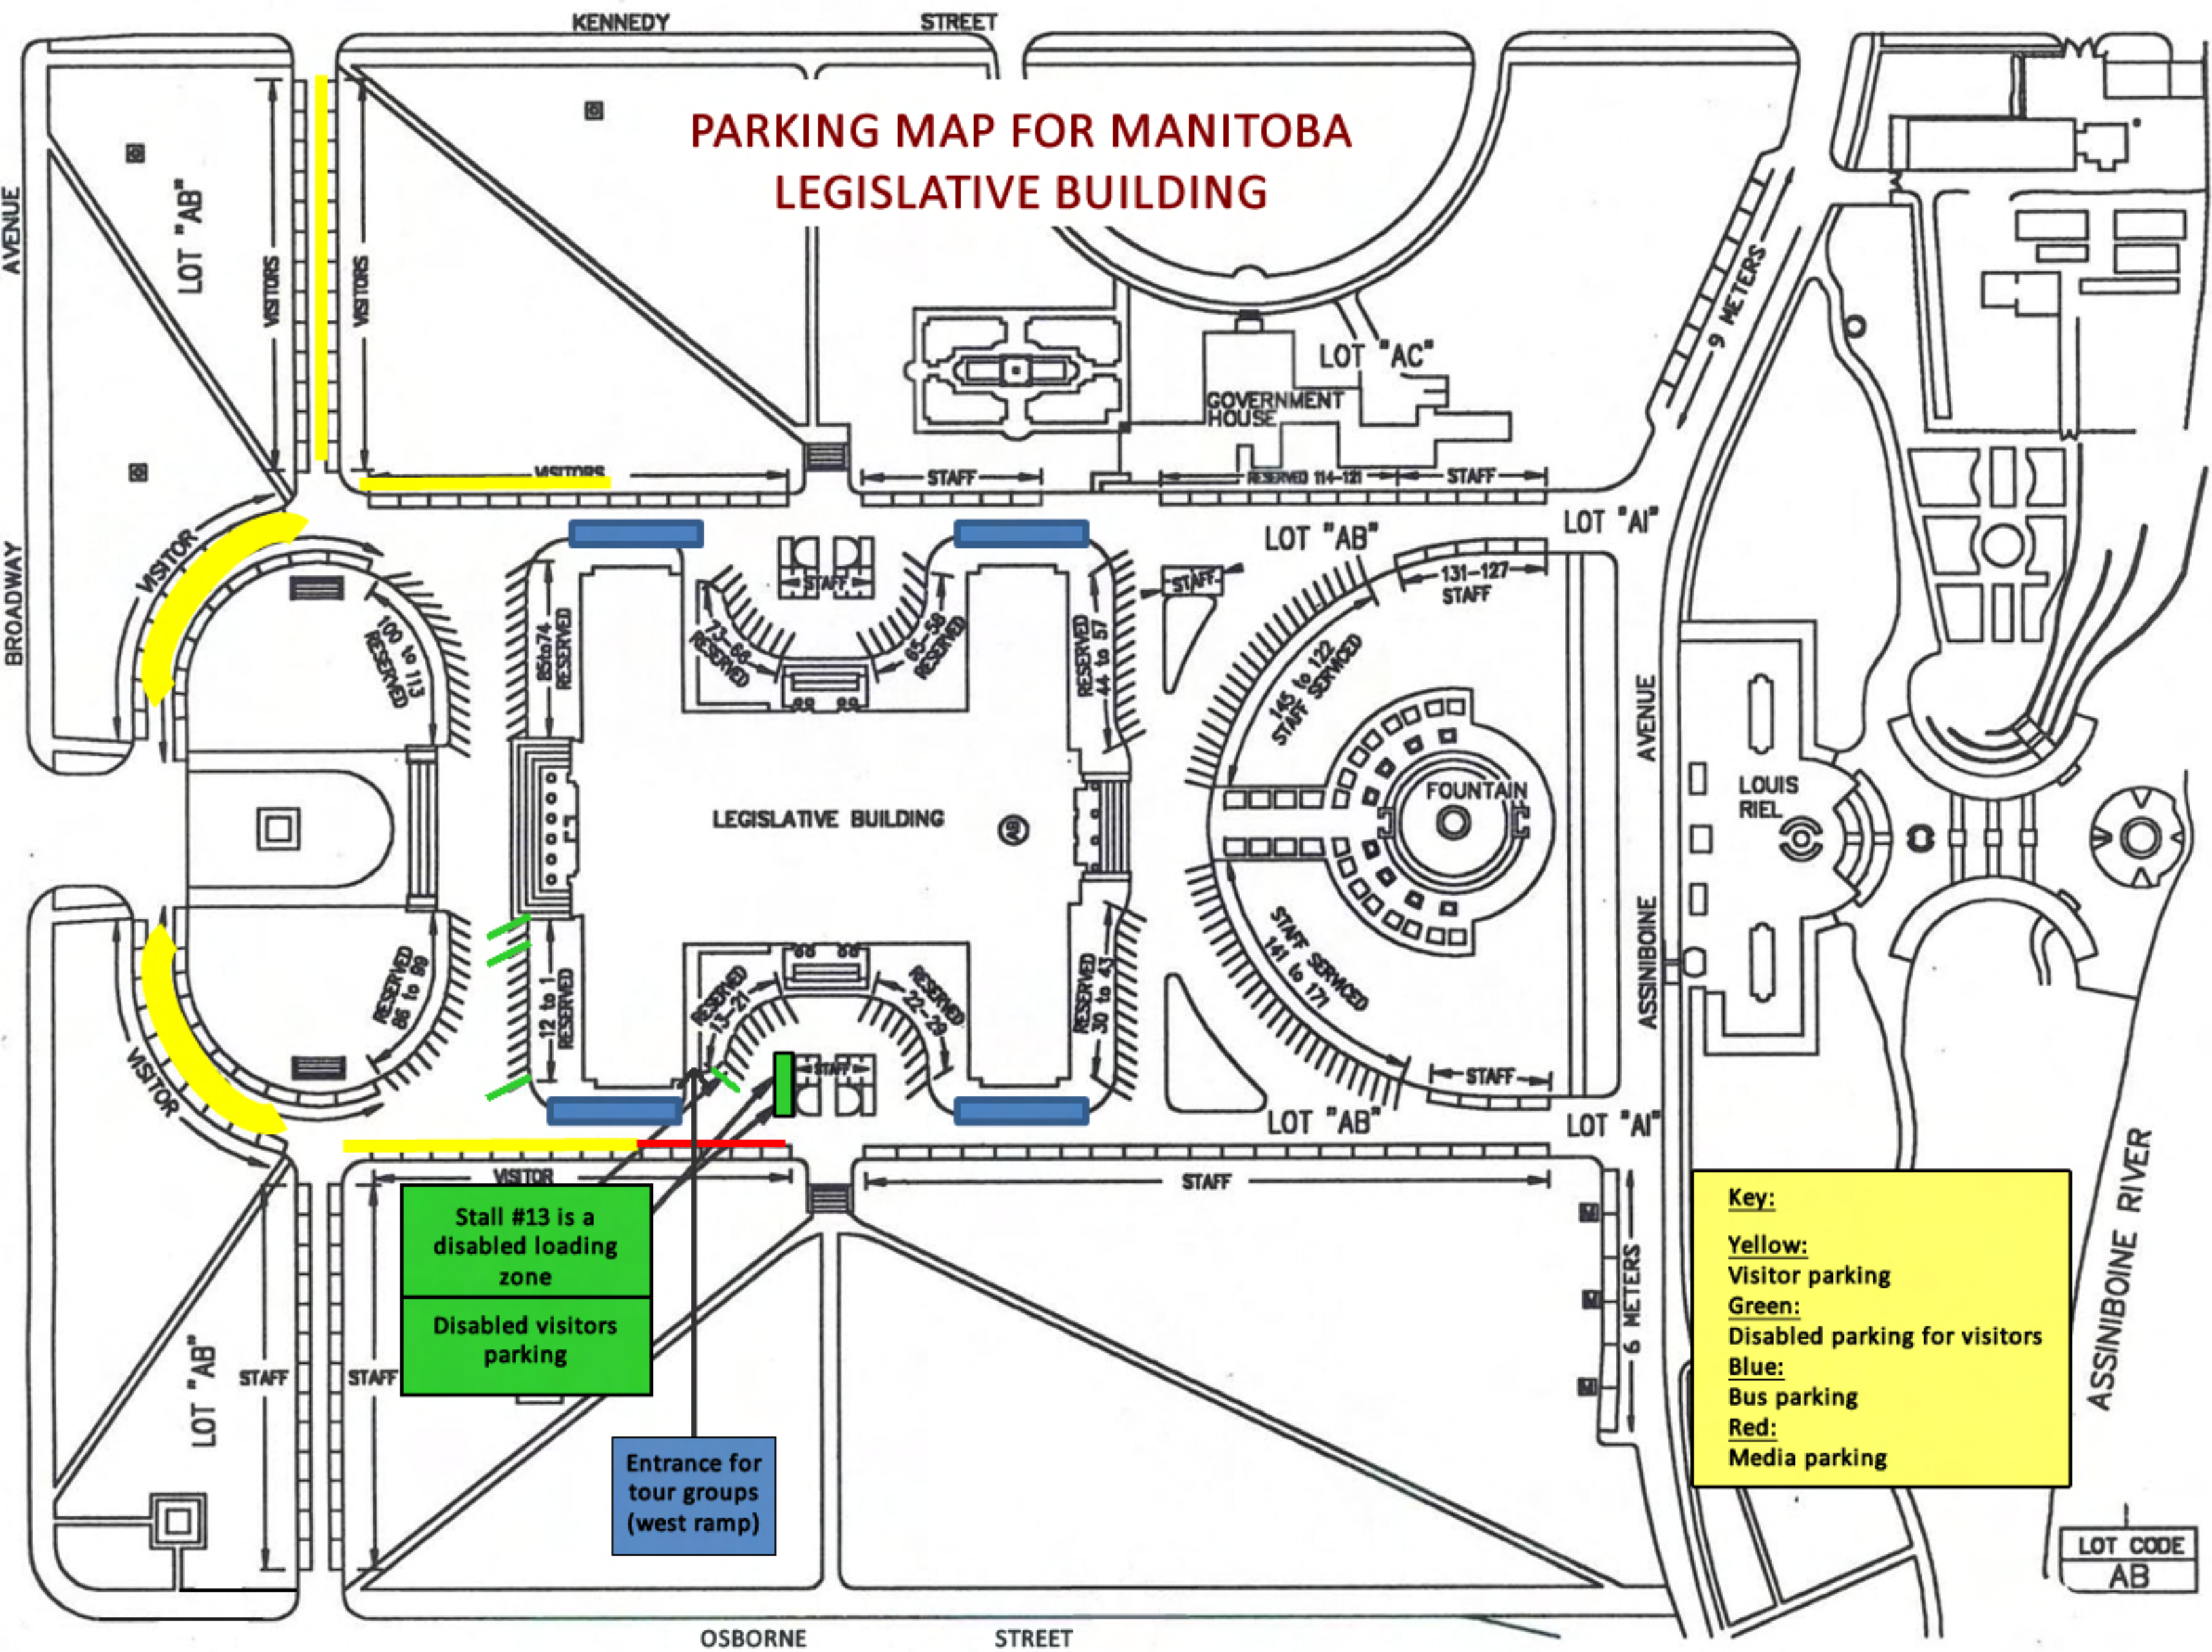

PARKING MAP FOR MANITOBA LEGISLATIVE BUILDING

Stall #13 is a disabled loading zone
Disabled visitors parking

Entrance for tour groups (west ramp)

Key:
 Yellow: Visitor parking
 Green: Disabled parking for visitors
 Blue: Bus parking
 Red: Media parking

LOT CODE
AB