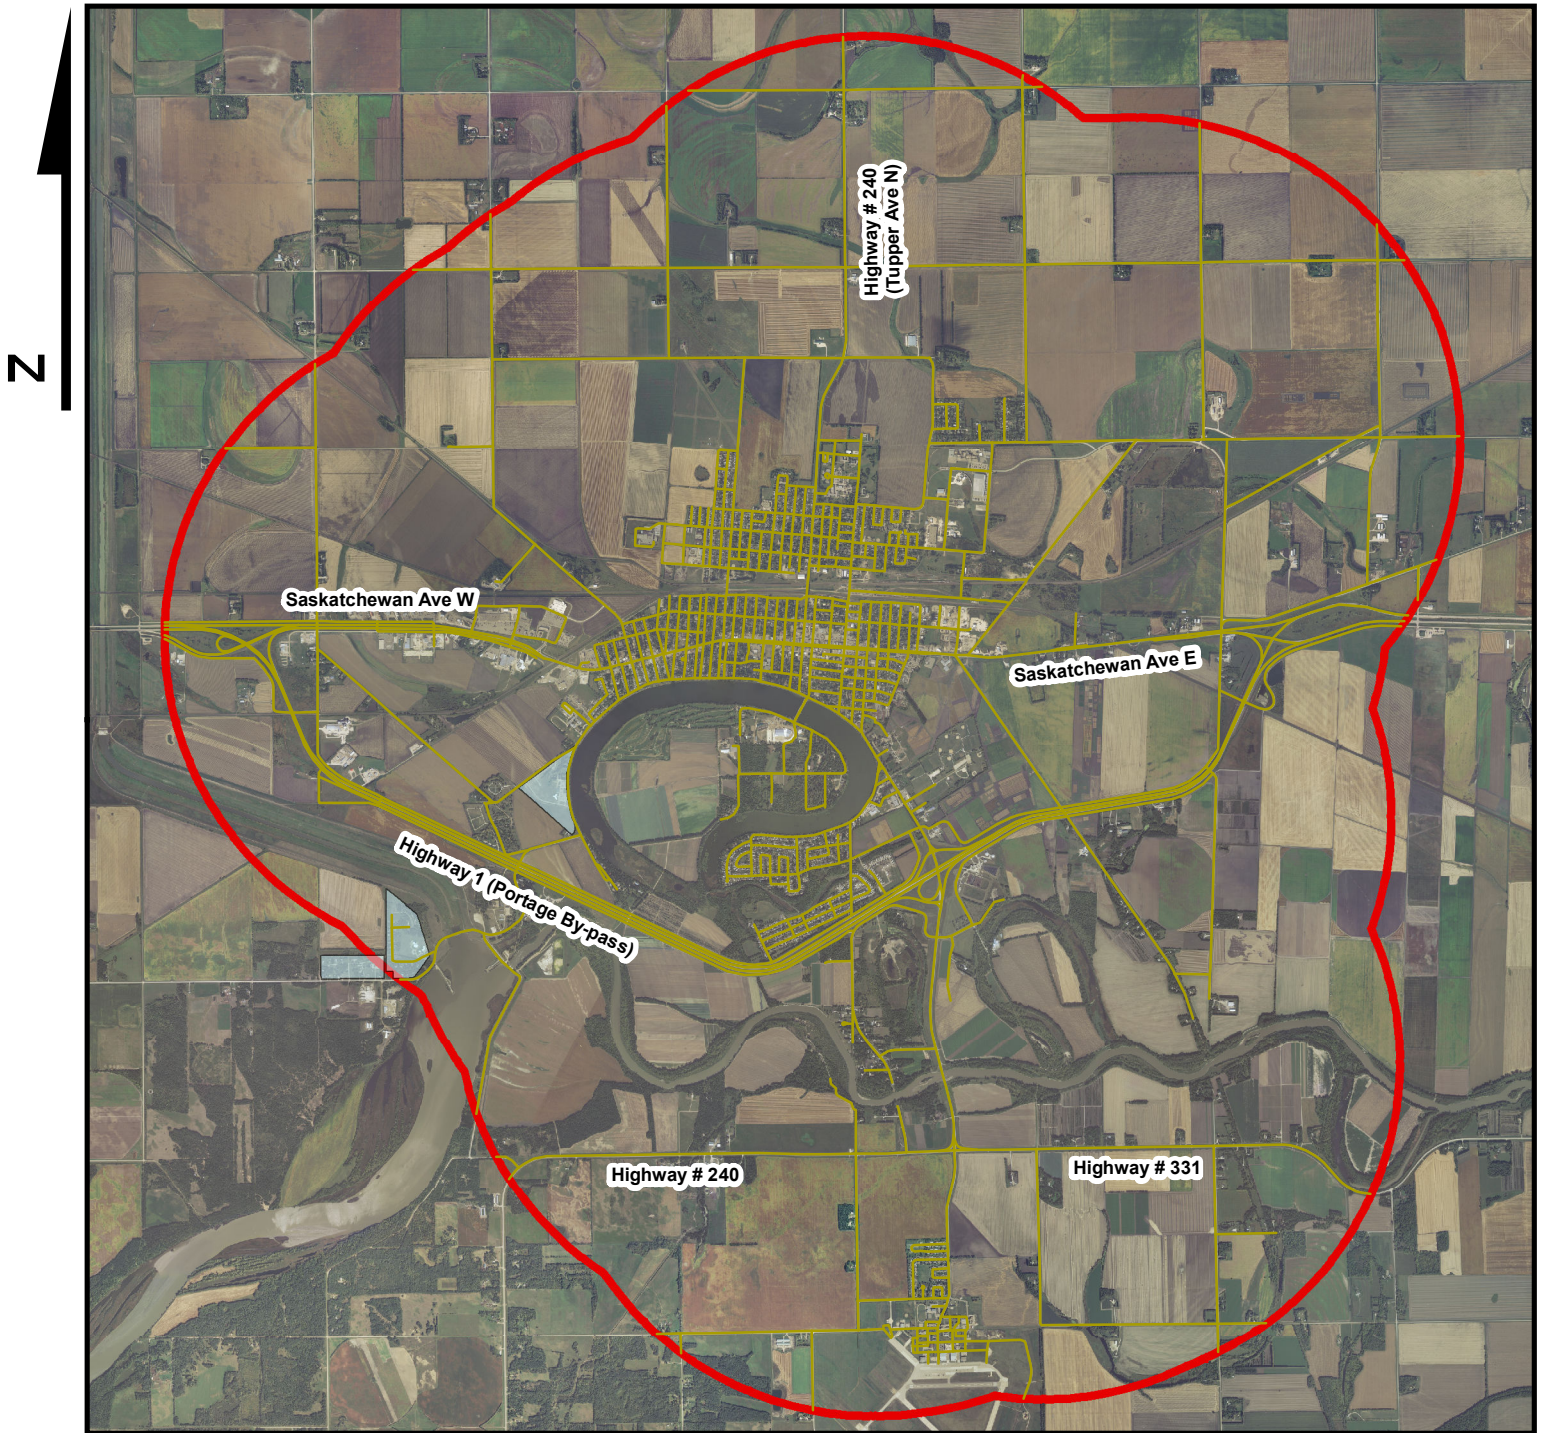

# City of Portage la Prairie and 3 Kilometre Extended Treatment Area in the RM of Portage la Prairie Showing Road Network

## LEGEND

- Portage Roads
- First Nations Community
- 3 km Extended Treatment Area