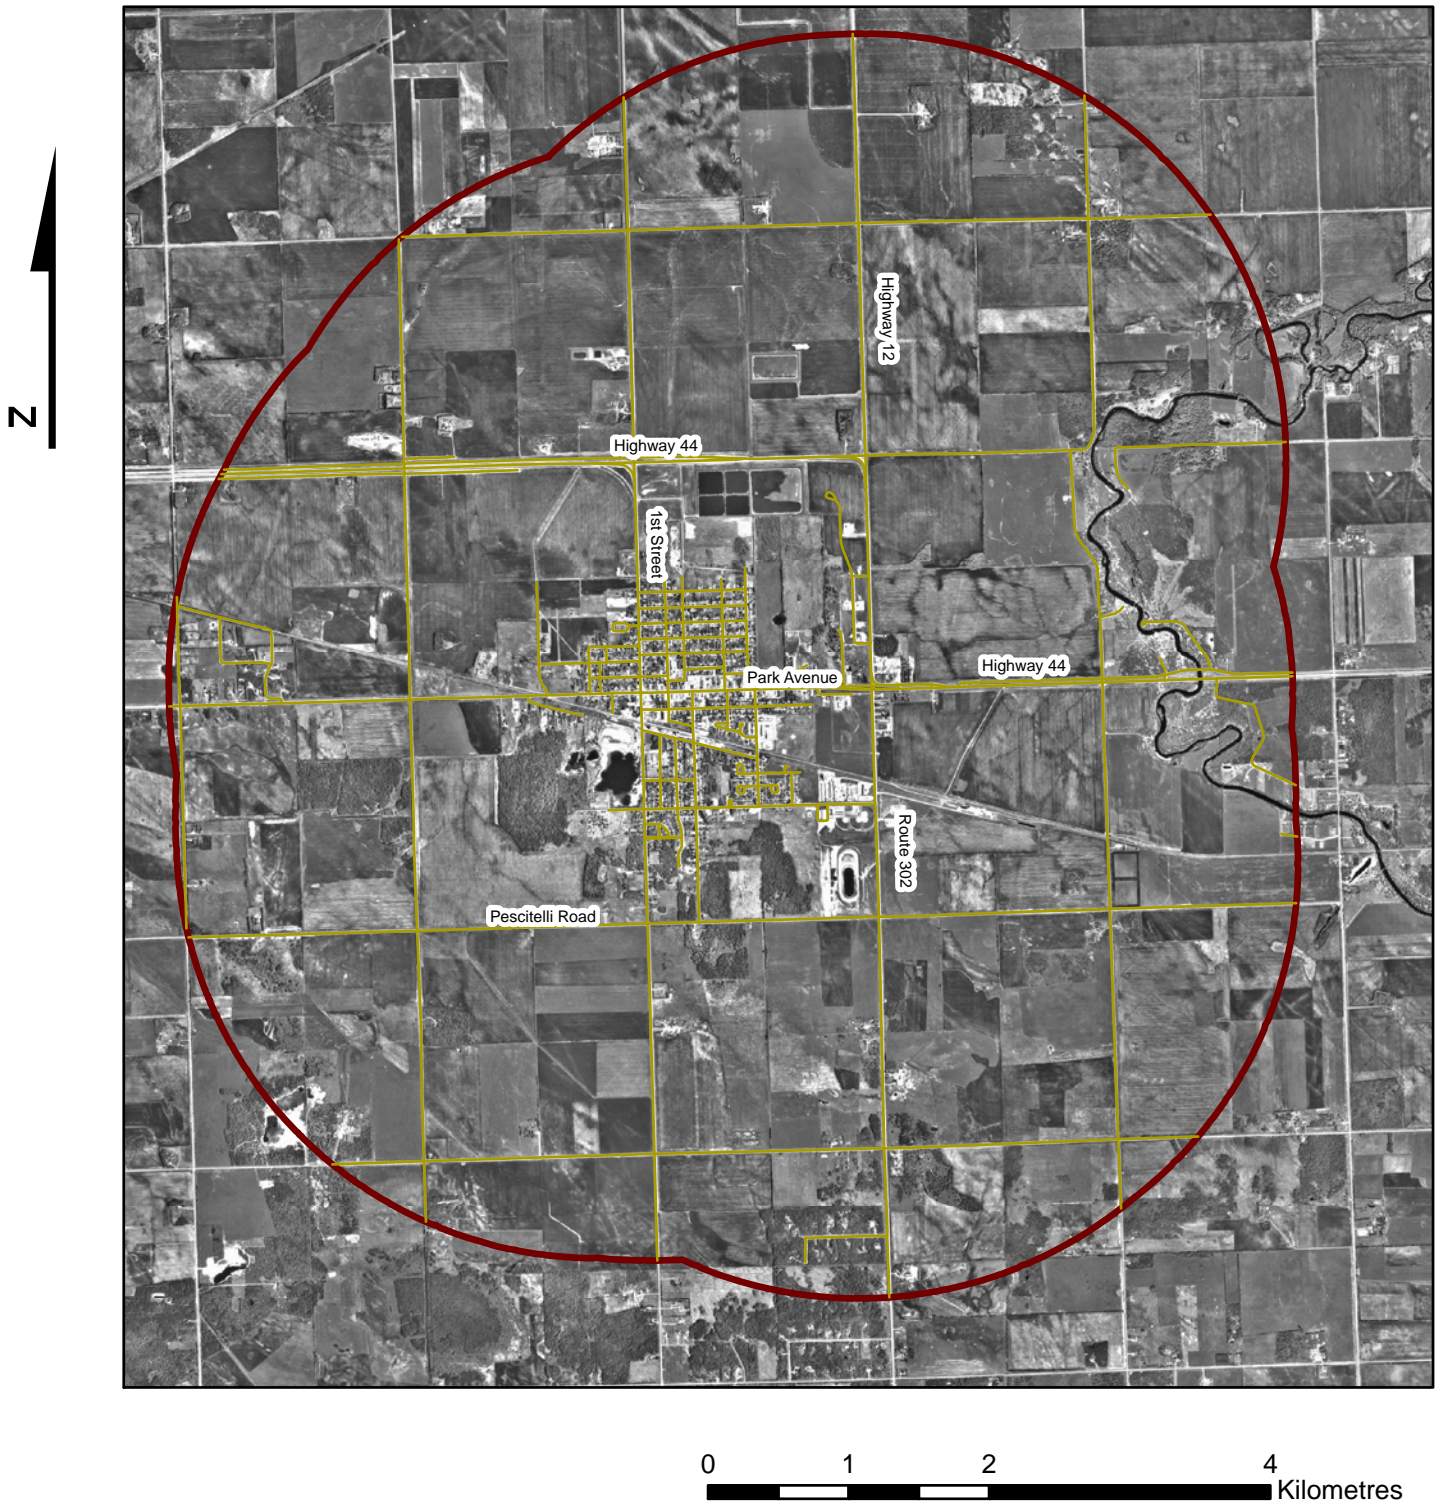

Town of Beausejour and 3 Kilometre Extended Treatment Area in RM of Brokenhead Showing Road Network

-  3 Kilometre Extended Treatment Area
-  Road Network