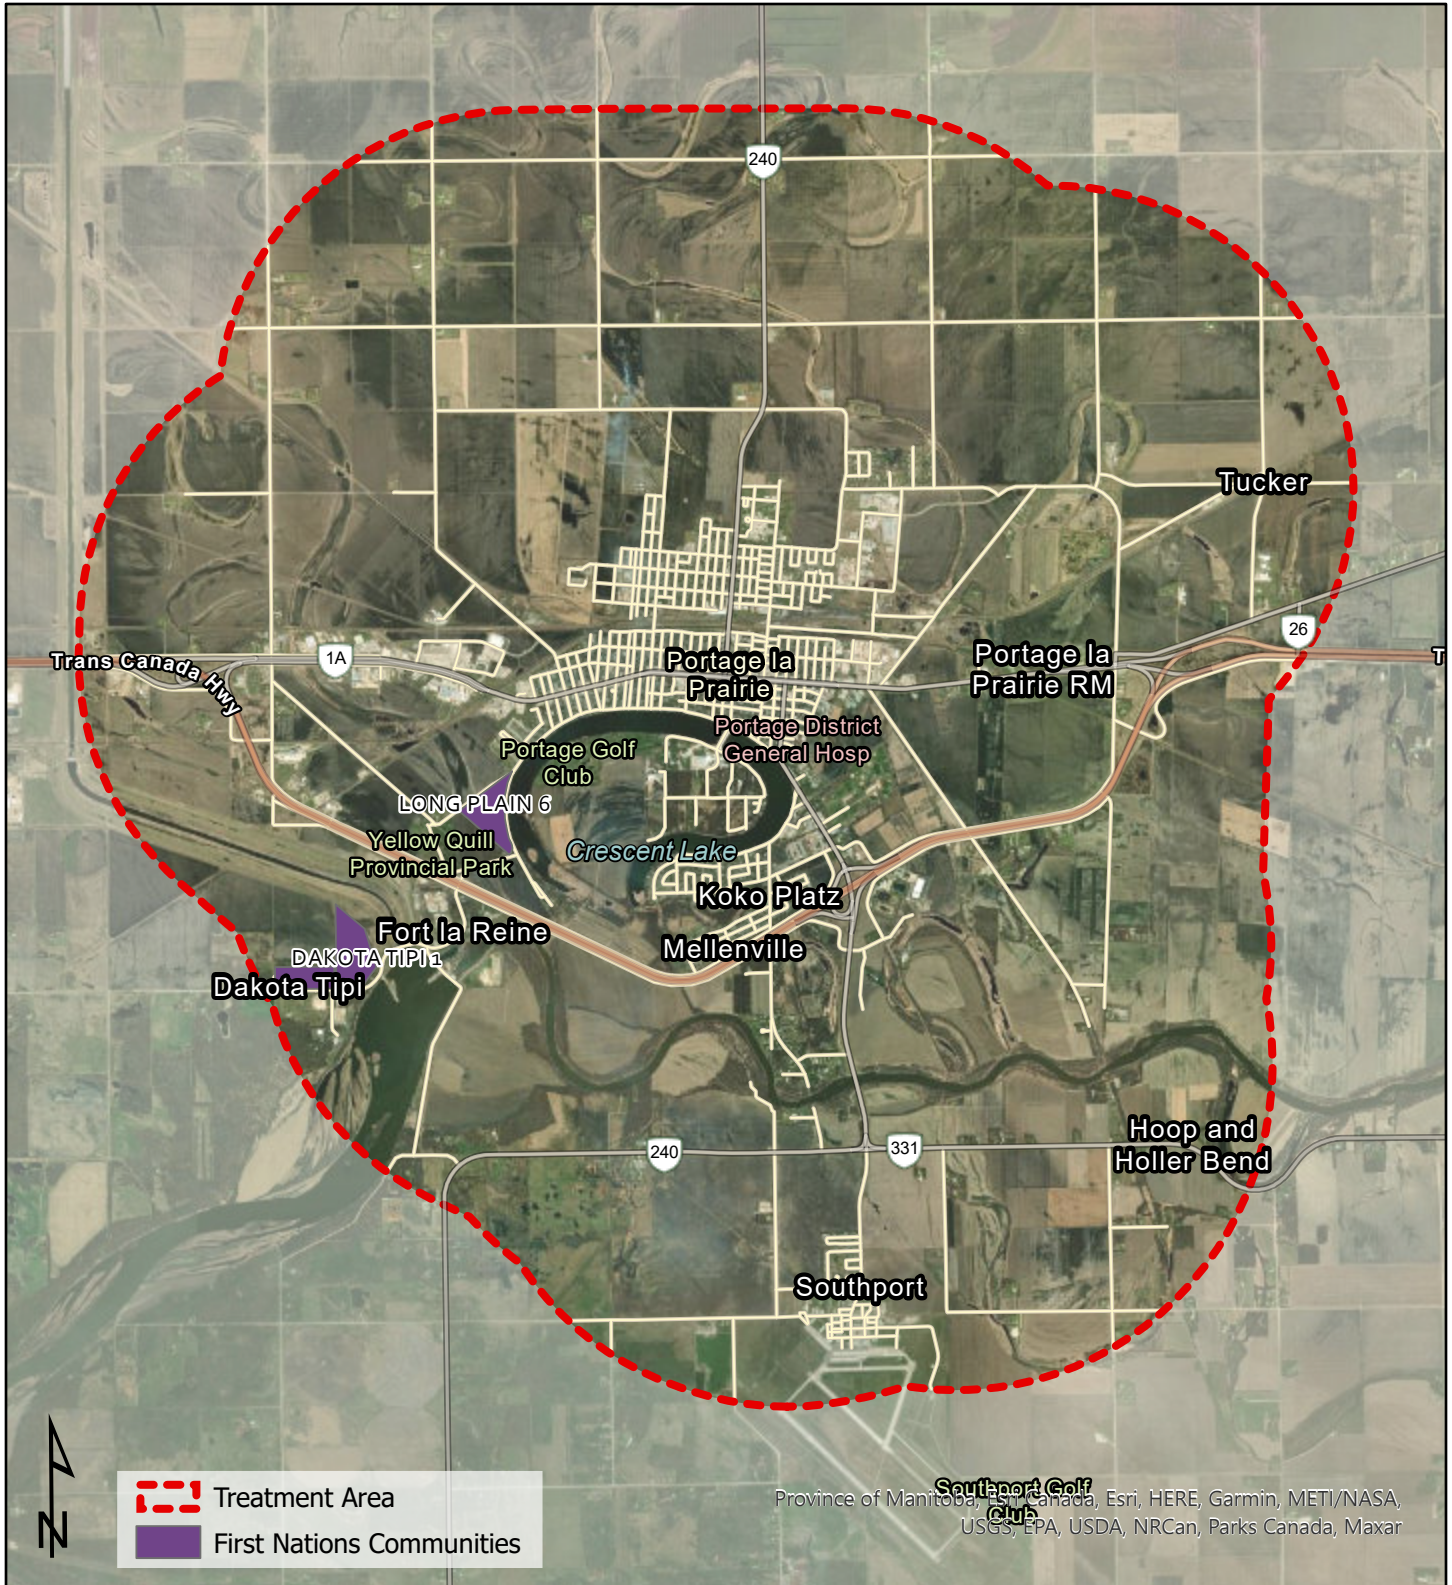

City of Portage la Prairie including 3 km Extended Treatment Area for Mosquitoes

For illustrative purposes only. Created 2021-08-12.