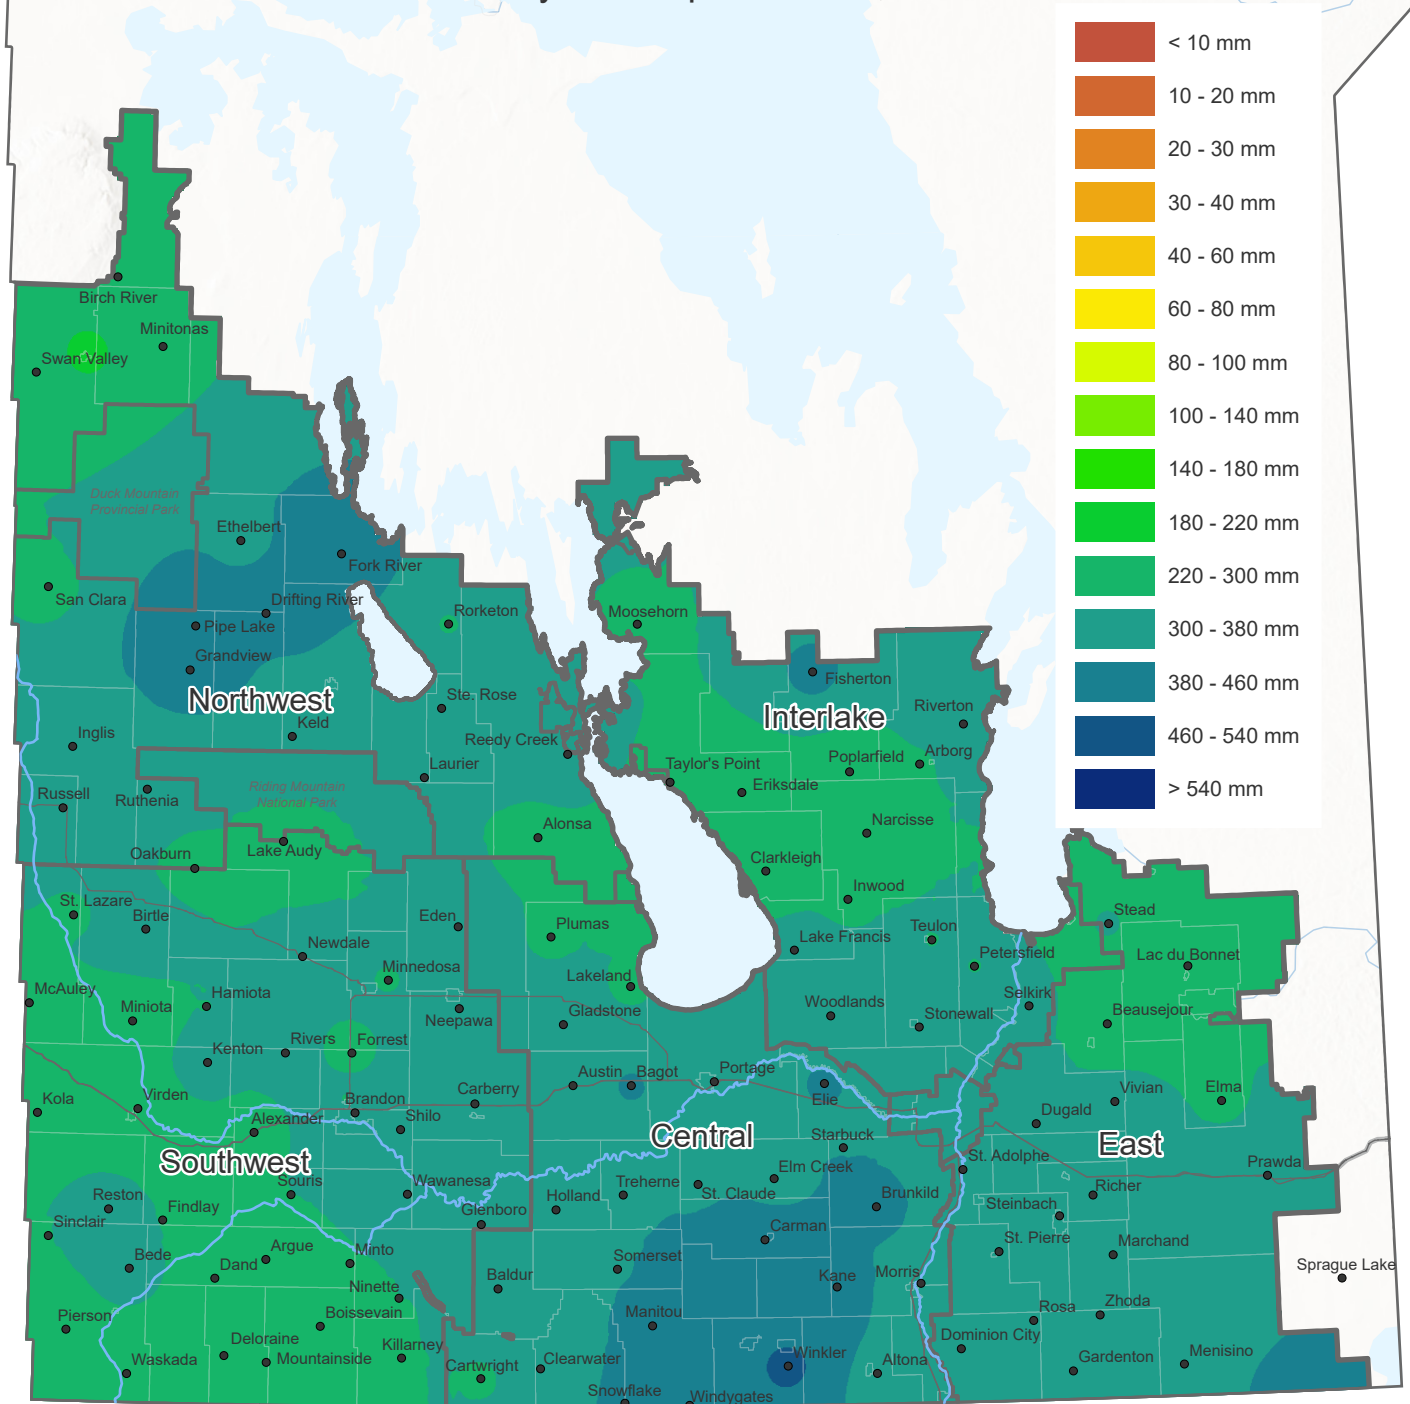

Total Accumulated Precipitation

May 01 - September 15, 2024

Canada

**CANADIAN
AGRICULTURAL
PARTNERSHIP**

Prepared by Manitoba Agriculture, Ag-Weather Program

Map provides a regional estimation based on weather observations from the Ag-Weather Program and Environment and Climate Change Canada weather stations and should be supplemented by site-specific considerations. Local conditions may vary.

The accuracy of this map may vary due to data availability and potential data errors.

For more information, contact your local Manitoba Agriculture office.