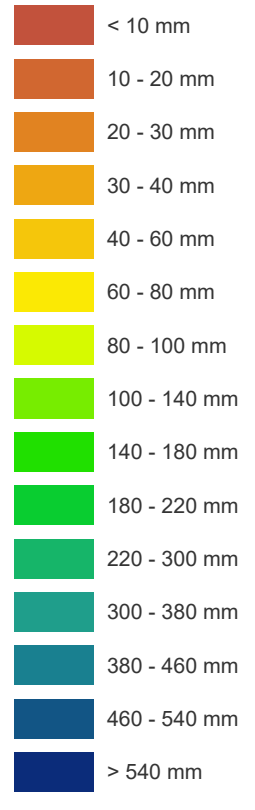

Total Accumulated Precipitation

May 01 - September 15, 2024

Canada

**CANADIAN
AGRICULTURAL
PARTNERSHIP**

Prepared by Manitoba Agriculture, Ag-Weather Program

Map provides a regional estimation based on weather observations from the Ag-Weather Program and Environment and Climate Change Canada weather stations and should be supplemented by site-specific considerations. Local conditions may vary.