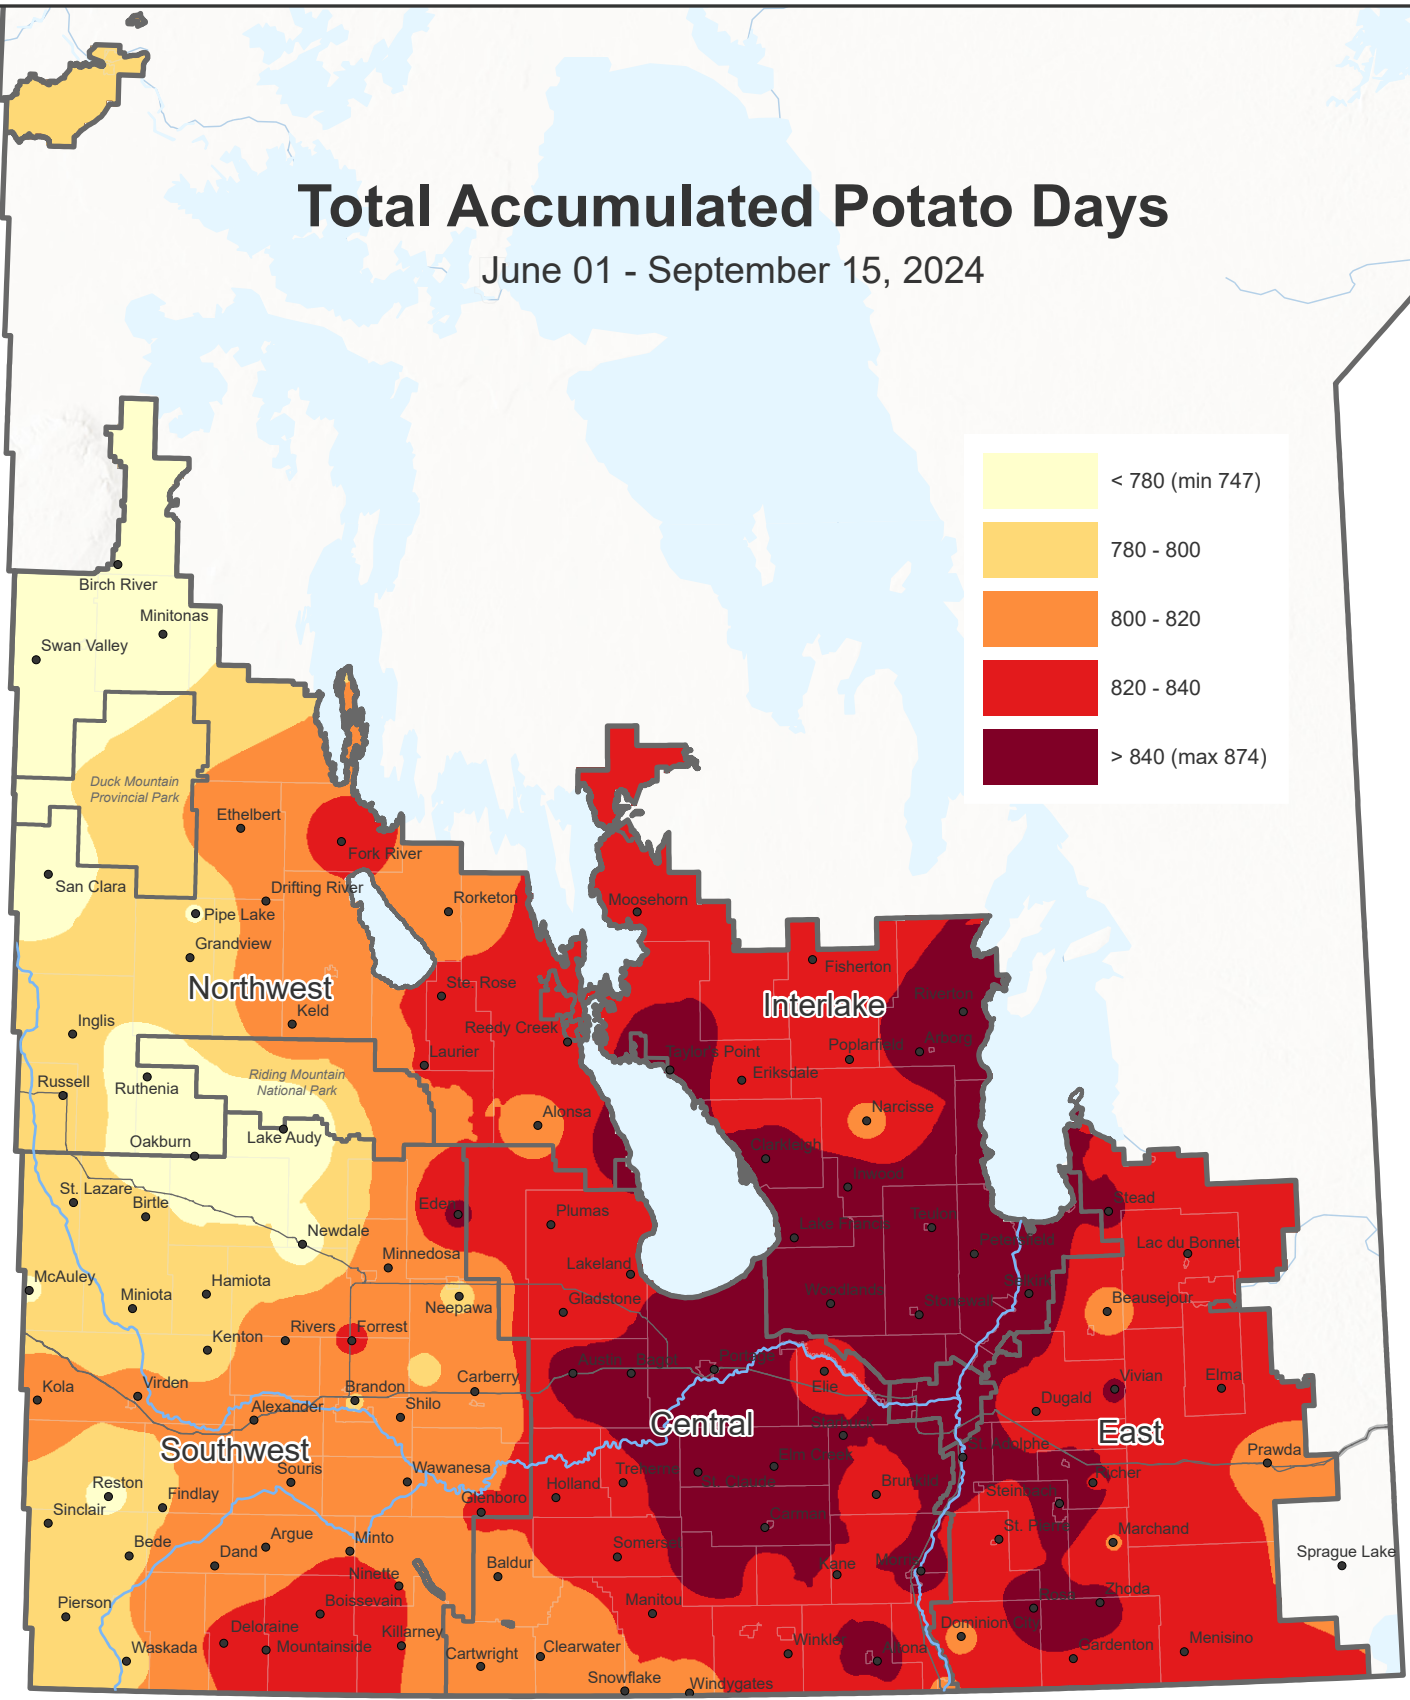

Total Accumulated Potato Days

June 01 - September 15, 2024

Canada

CANADIAN
AGRICULTURAL
PARTNERSHIP

Prepared by Manitoba Agriculture, Ag-Weather Program

Map provides a regional estimation based on weather observations from the Ag-Weather Program and Environment and Climate Change Canada weather stations and should be supplemented by site-specific considerations. Local conditions may vary.