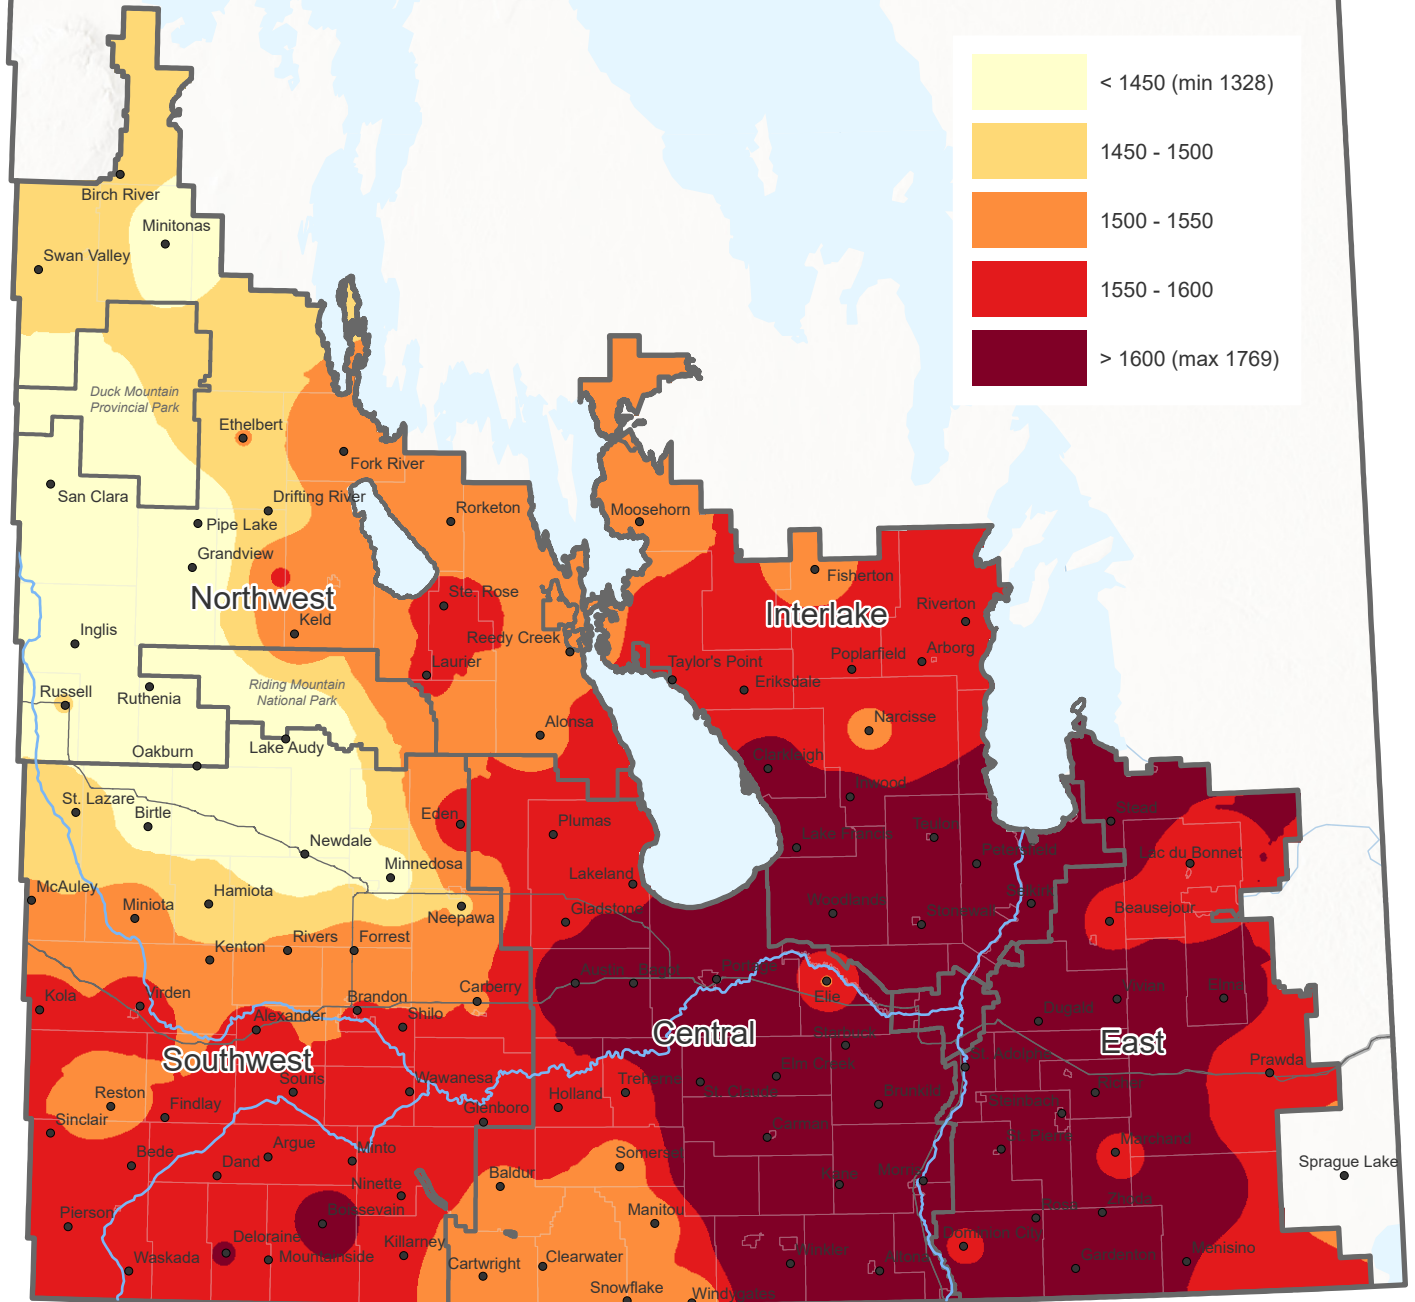

Total Accumulated Growing Degree Days (5°C)

May 01 - September 15, 2024

Canada

CANADIAN
AGRICULTURAL
PARTNERSHIP

Prepared by Manitoba Agriculture, Ag-Weather Program

Map provides a regional estimation based on weather observations from the Ag-Weather Program and Environment and Climate Change Canada weather stations and should be supplemented by site-specific considerations. Local conditions may vary.

The accuracy of this map may vary due to data availability and potential data errors.

For more information, contact your local Manitoba Agriculture office.