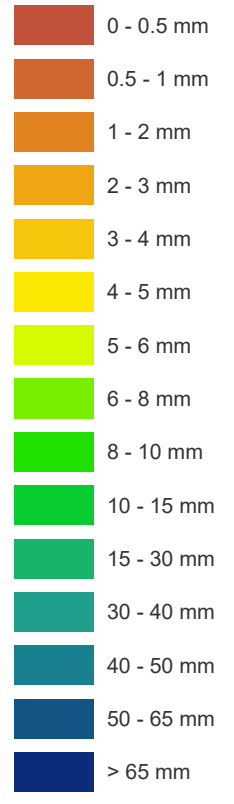

Seven-Day Accumulated Precipitation

September 09 - 15, 2024

Prepared by Manitoba Agriculture, Ag-Weather Program

Map provides a regional estimation based on weather observations from the Ag-Weather Program and Environment and Climate Change Canada weather stations and should be supplemented by site-specific considerations. Local conditions may vary.