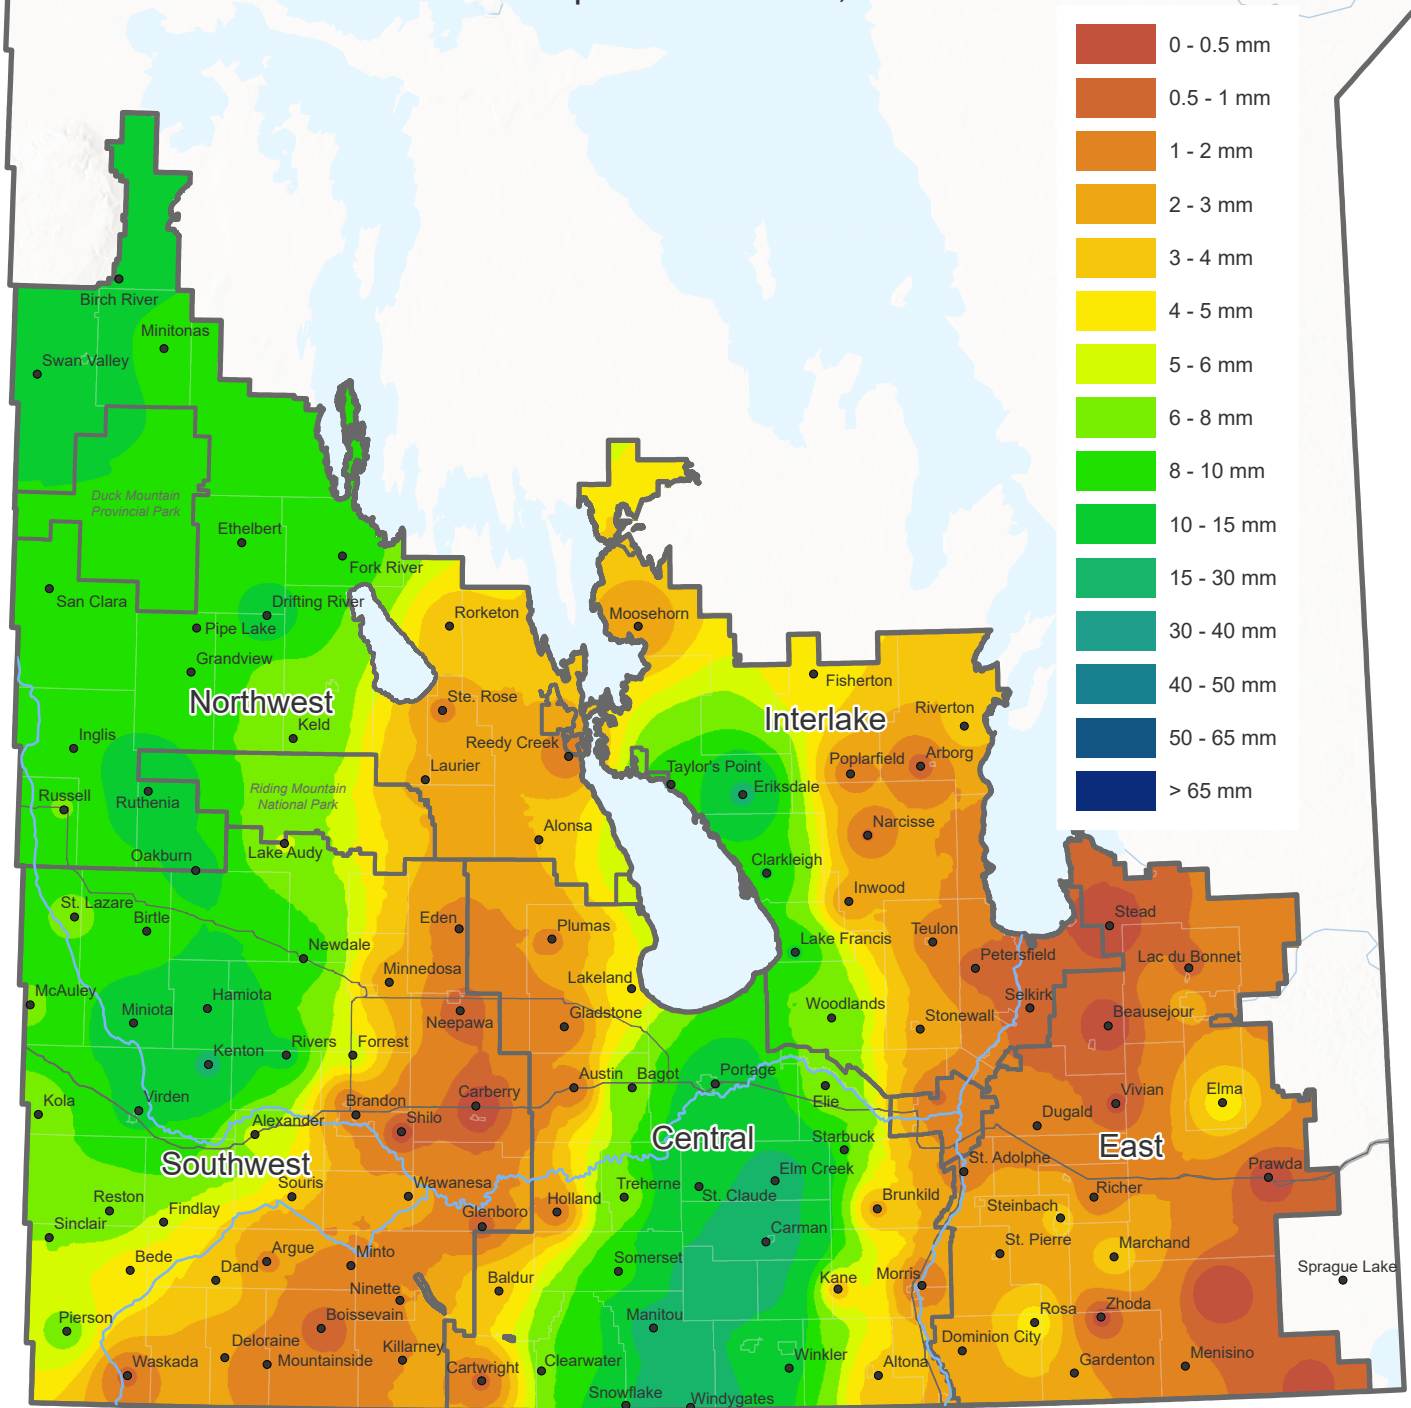

Seven-Day Accumulated Precipitation

September 09 - 15, 2024

Prepared by Manitoba Agriculture, Ag-Weather Program

Map provides a regional estimation based on weather observations from the Ag-Weather Program and Environment and Climate Change Canada weather stations and should be supplemented by site-specific considerations. Local conditions may vary.