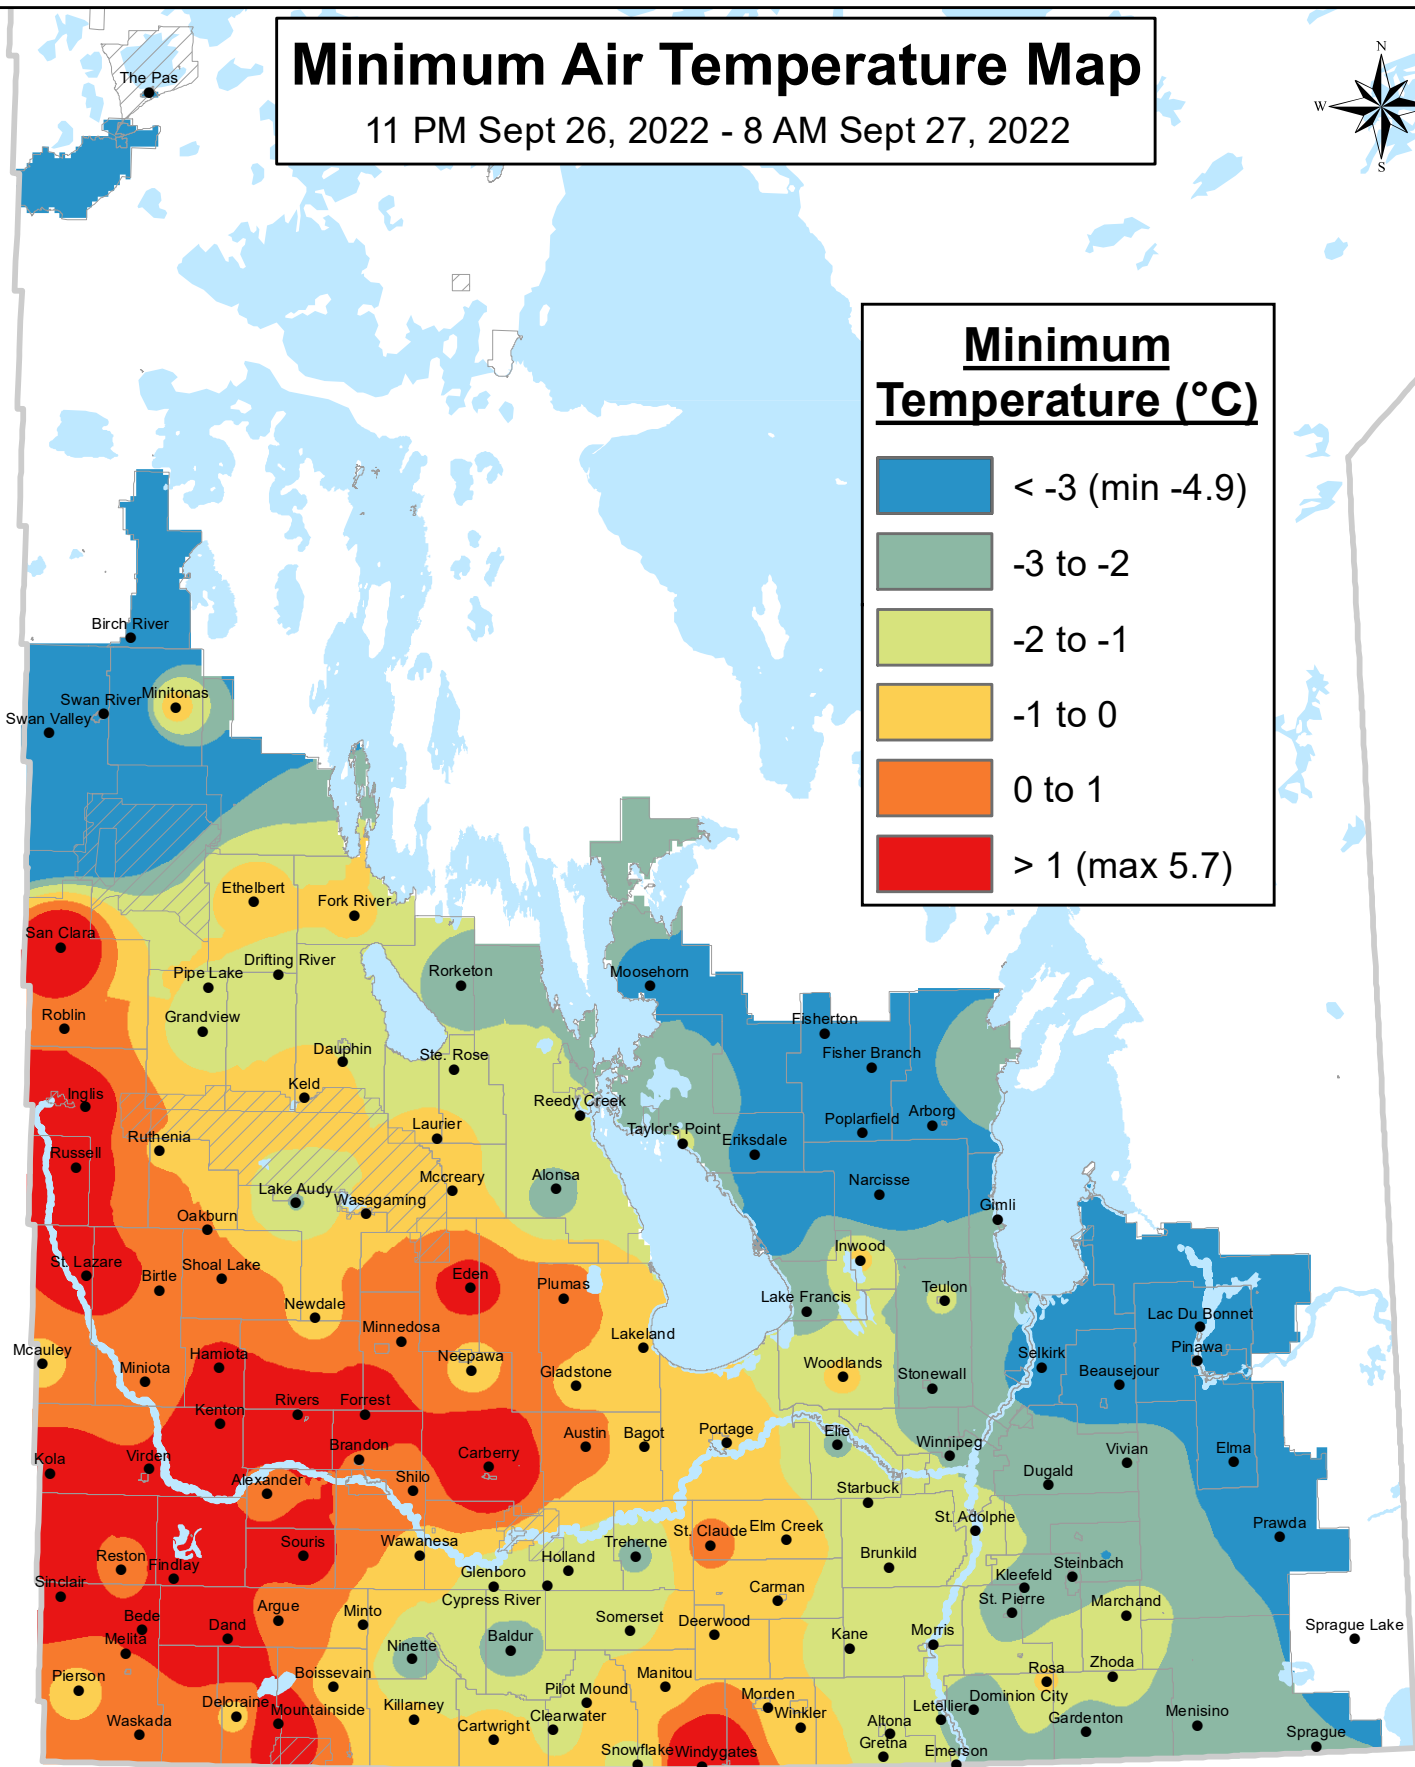

# Minimum Air Temperature Map

11 PM Sept 26, 2022 - 8 AM Sept 27, 2022

## Minimum Temperature (°C)

Information on the map provides regional representation. Field-specific information may be different. Based on weather data recorded from MB Agriculture Weather Program.

For more information, contact your local Manitoba Agriculture office.