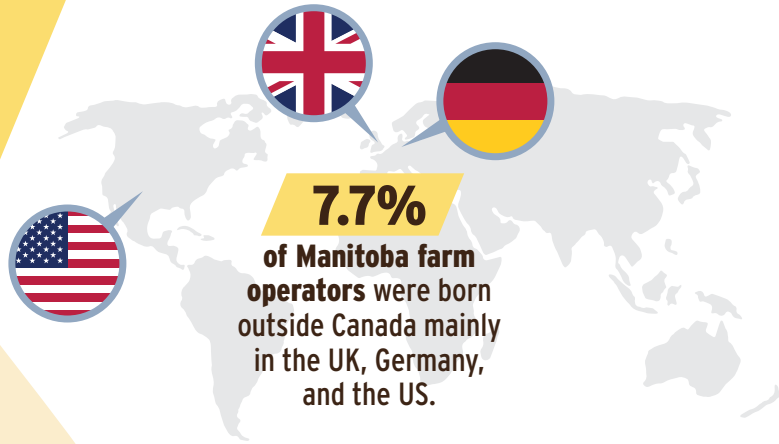

A portrait of Manitoba's farm operators¹ in 2021

46.9%
of farm operators in Manitoba have post-secondary education compared to 43.6% in 2016.

Manitoba had **19,465** farm operators, 3.4% fewer than in 2016.

Manitoba has the highest proportion of young farmer operators in Canada. In 2021,

11.5%
of farm operators in Manitoba were young farmers.²

82.6%

of the farm population reside in rural areas compared to 89.3% in 2016. The remaining 17.4% reside in urban³ areas.